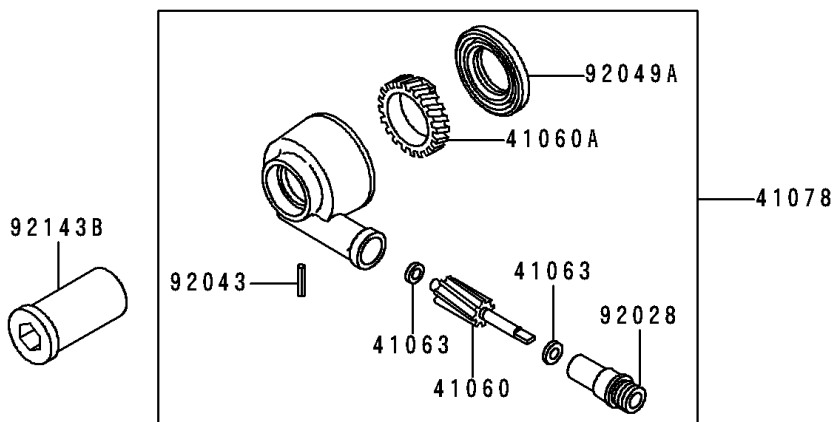

1997 Ninja® ZX™-9R

PARTS DIAGRAM

Front Wheel

F2230

1997 Ninja® ZX™-9R

PARTS LIST

Front Wheel

ITEM NAME

PART NUMBER

QUANTITY
