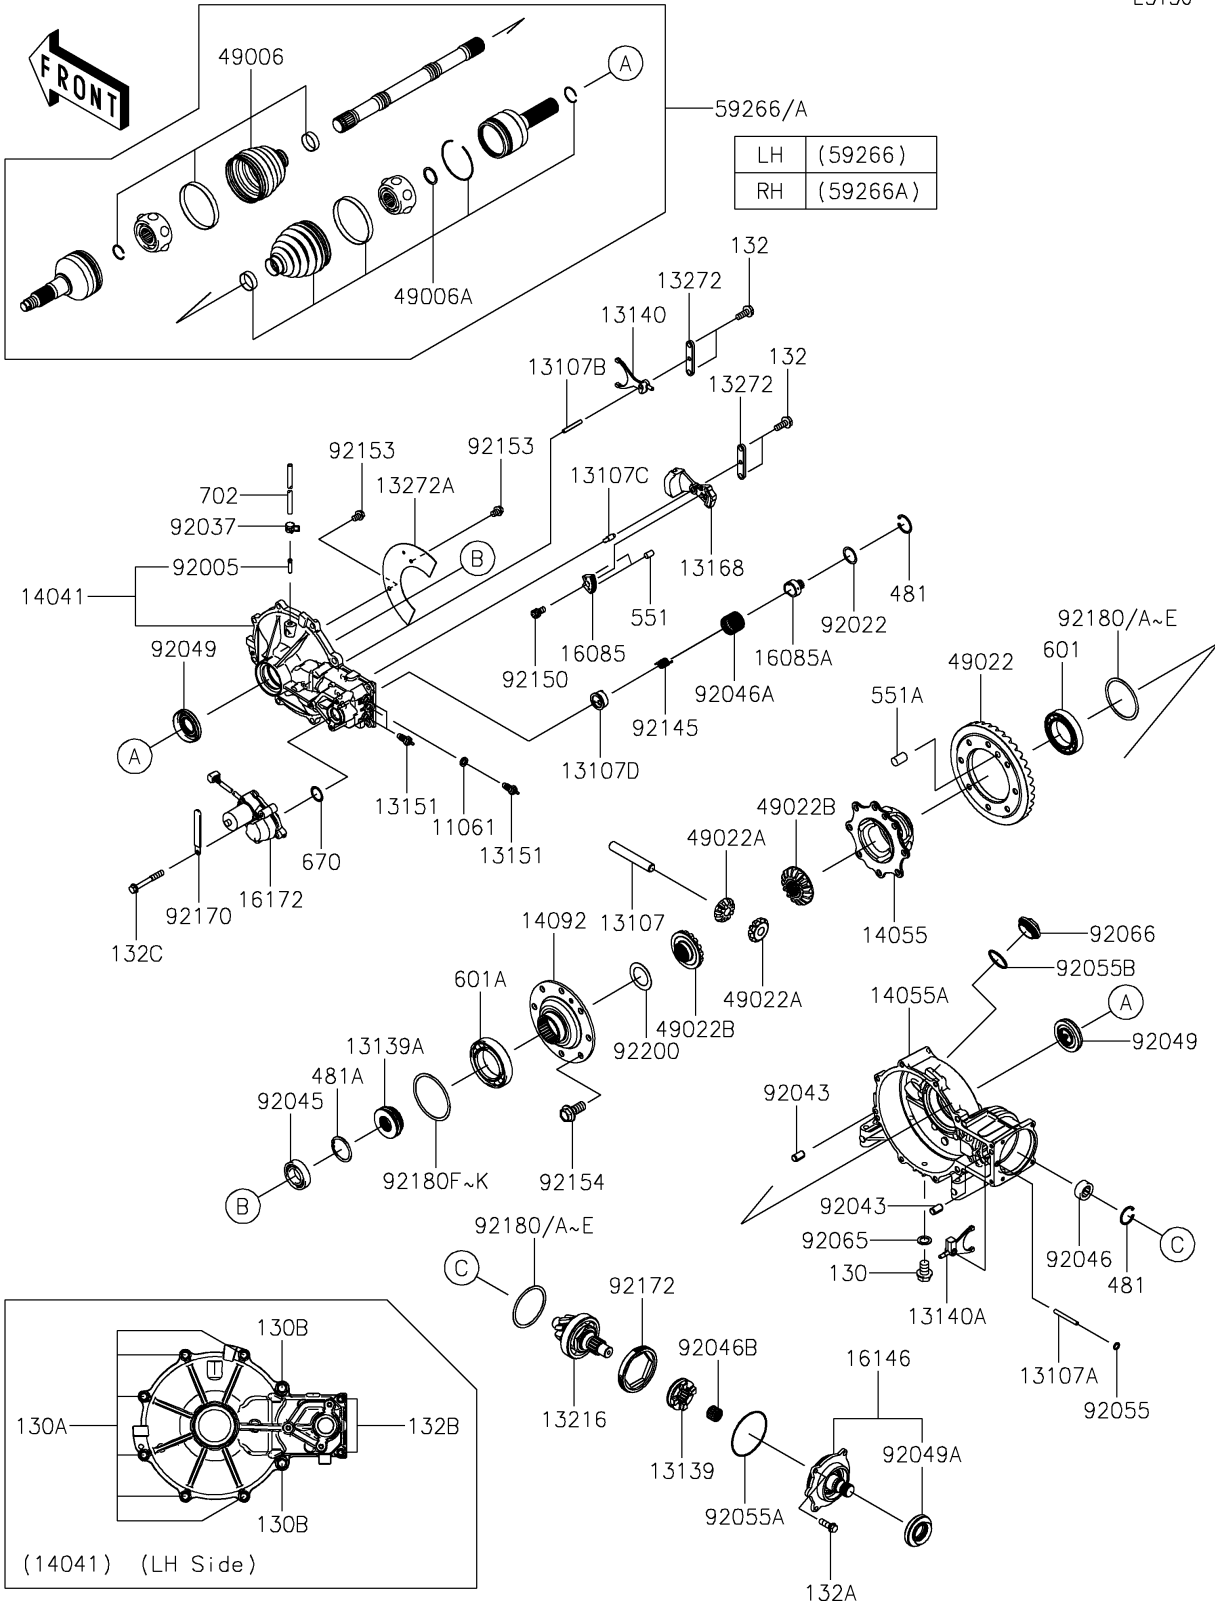

2018 TERYX4™

PARTS DIAGRAM

Drive Shaft-Front

E3136

2018 TERYX4™

PARTS LIST

Drive Shaft-Front

ITEM NAME

PART NUMBER

QUANTITY
