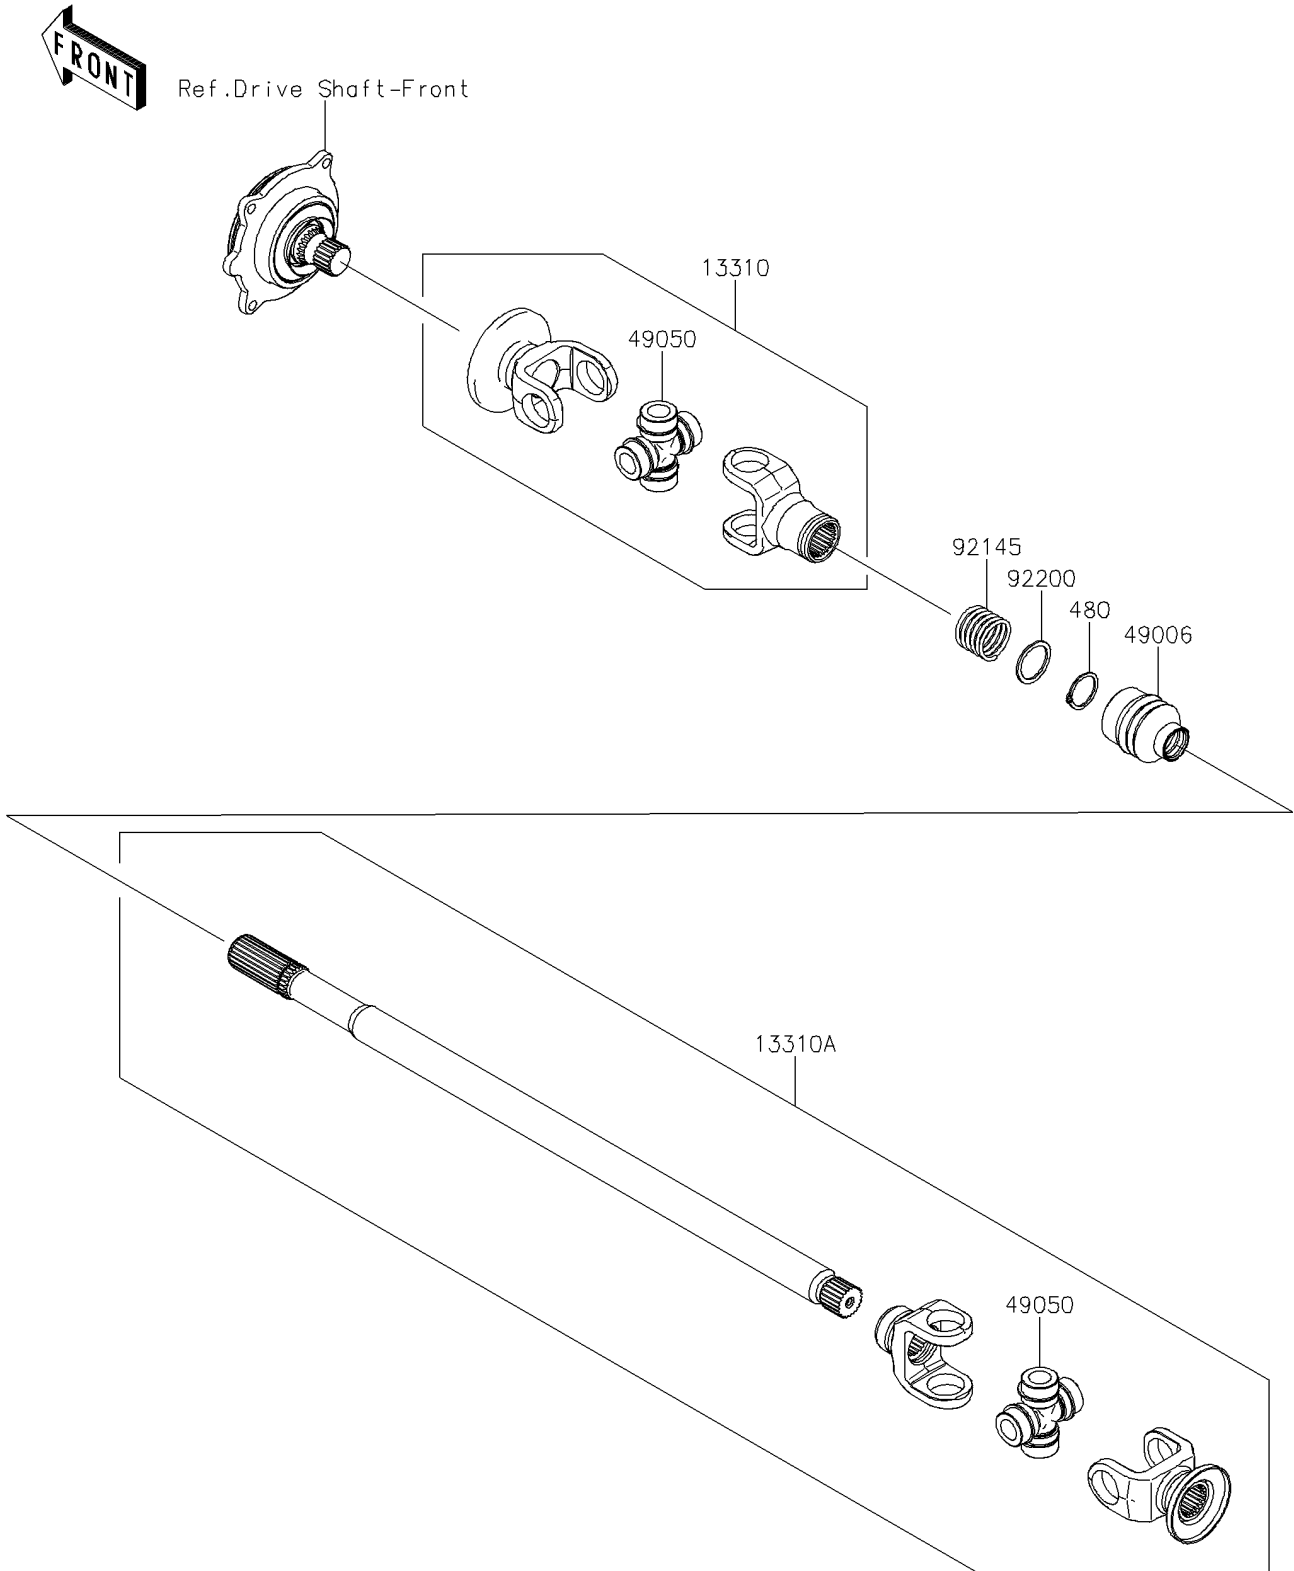

2018 TERYX4™

PARTS DIAGRAM

Drive Shaft-Propeller

E3135

2018 TERYX4™

PARTS LIST

Drive Shaft-Propeller

ITEM NAME

PART NUMBER

QUANTITY
