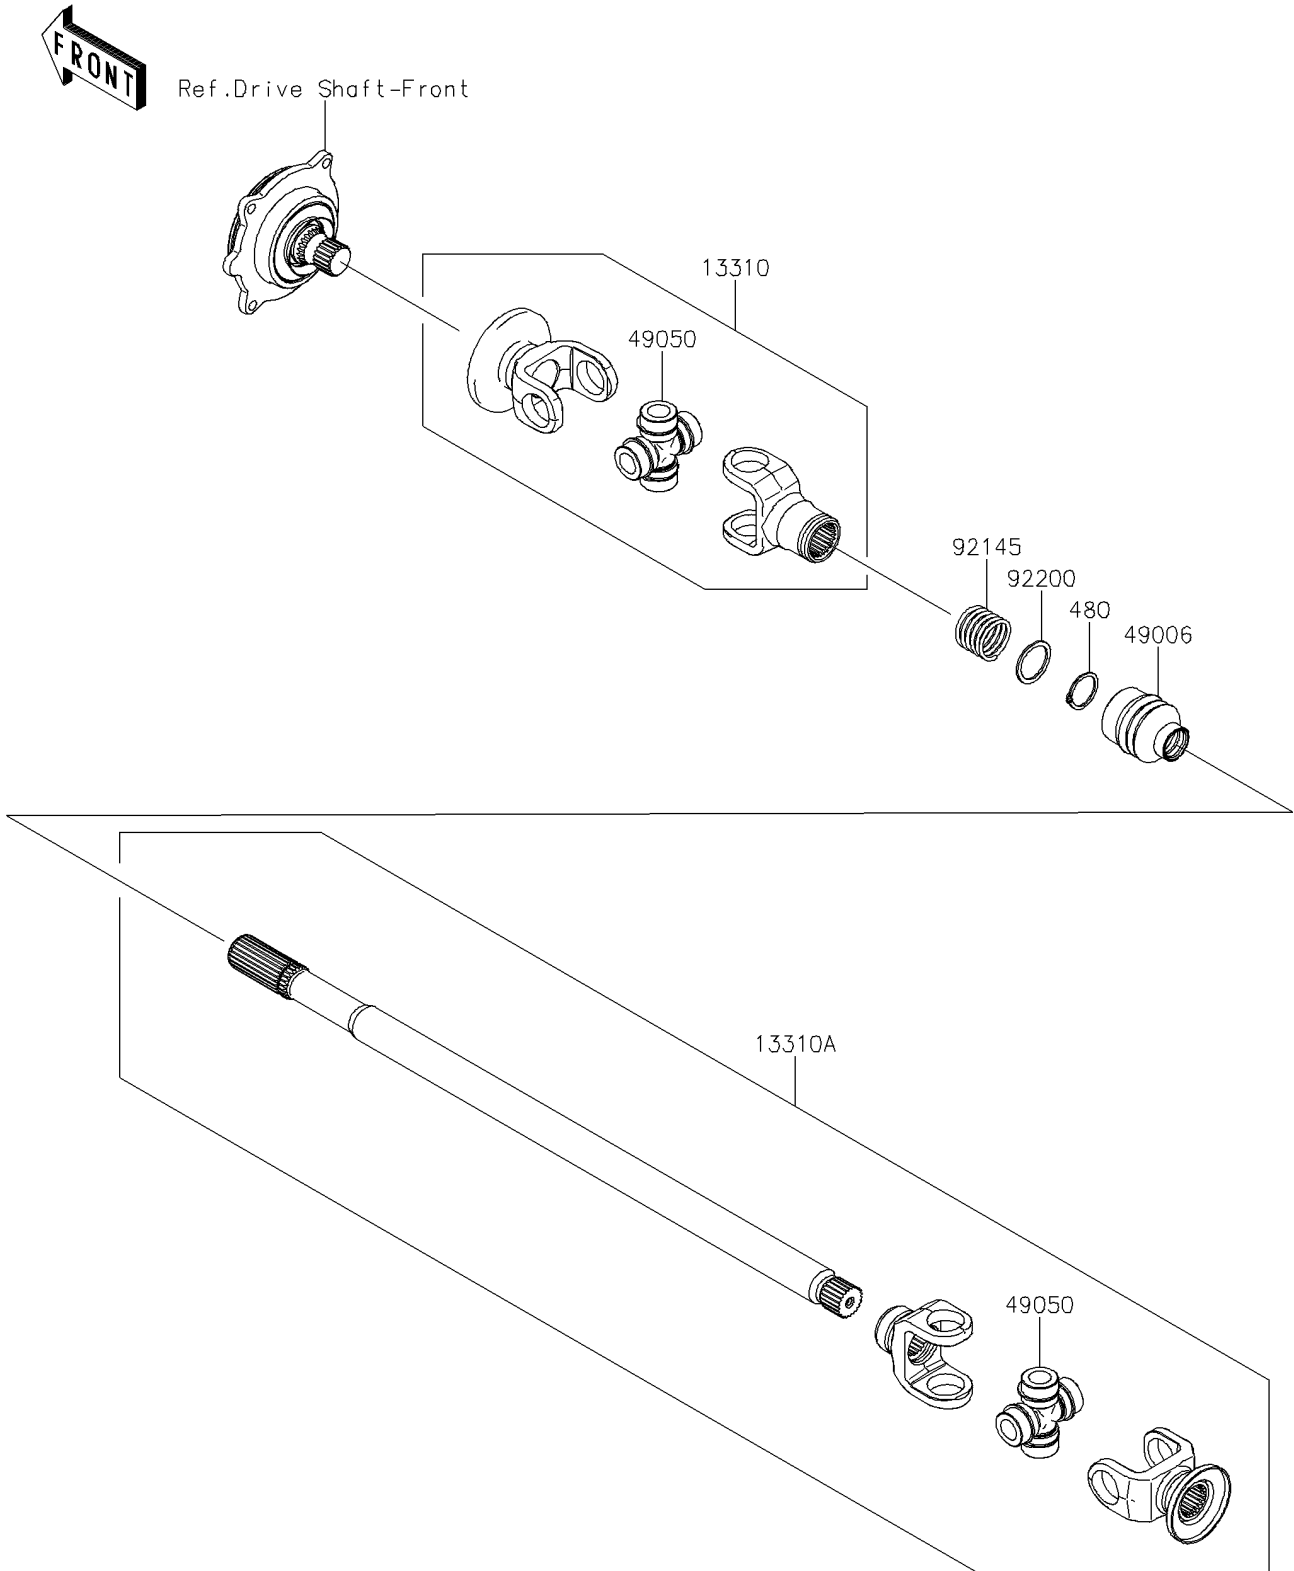

2018 TERYX4™

PARTS DIAGRAM

Drive Shaft-Propeller

E3135

2018 TERYX4™

PARTS LIST

Drive Shaft-Propeller

Kawasaki

Let the Good Times Roll®

ITEM NAME

PART NUMBER

QUANTITY
