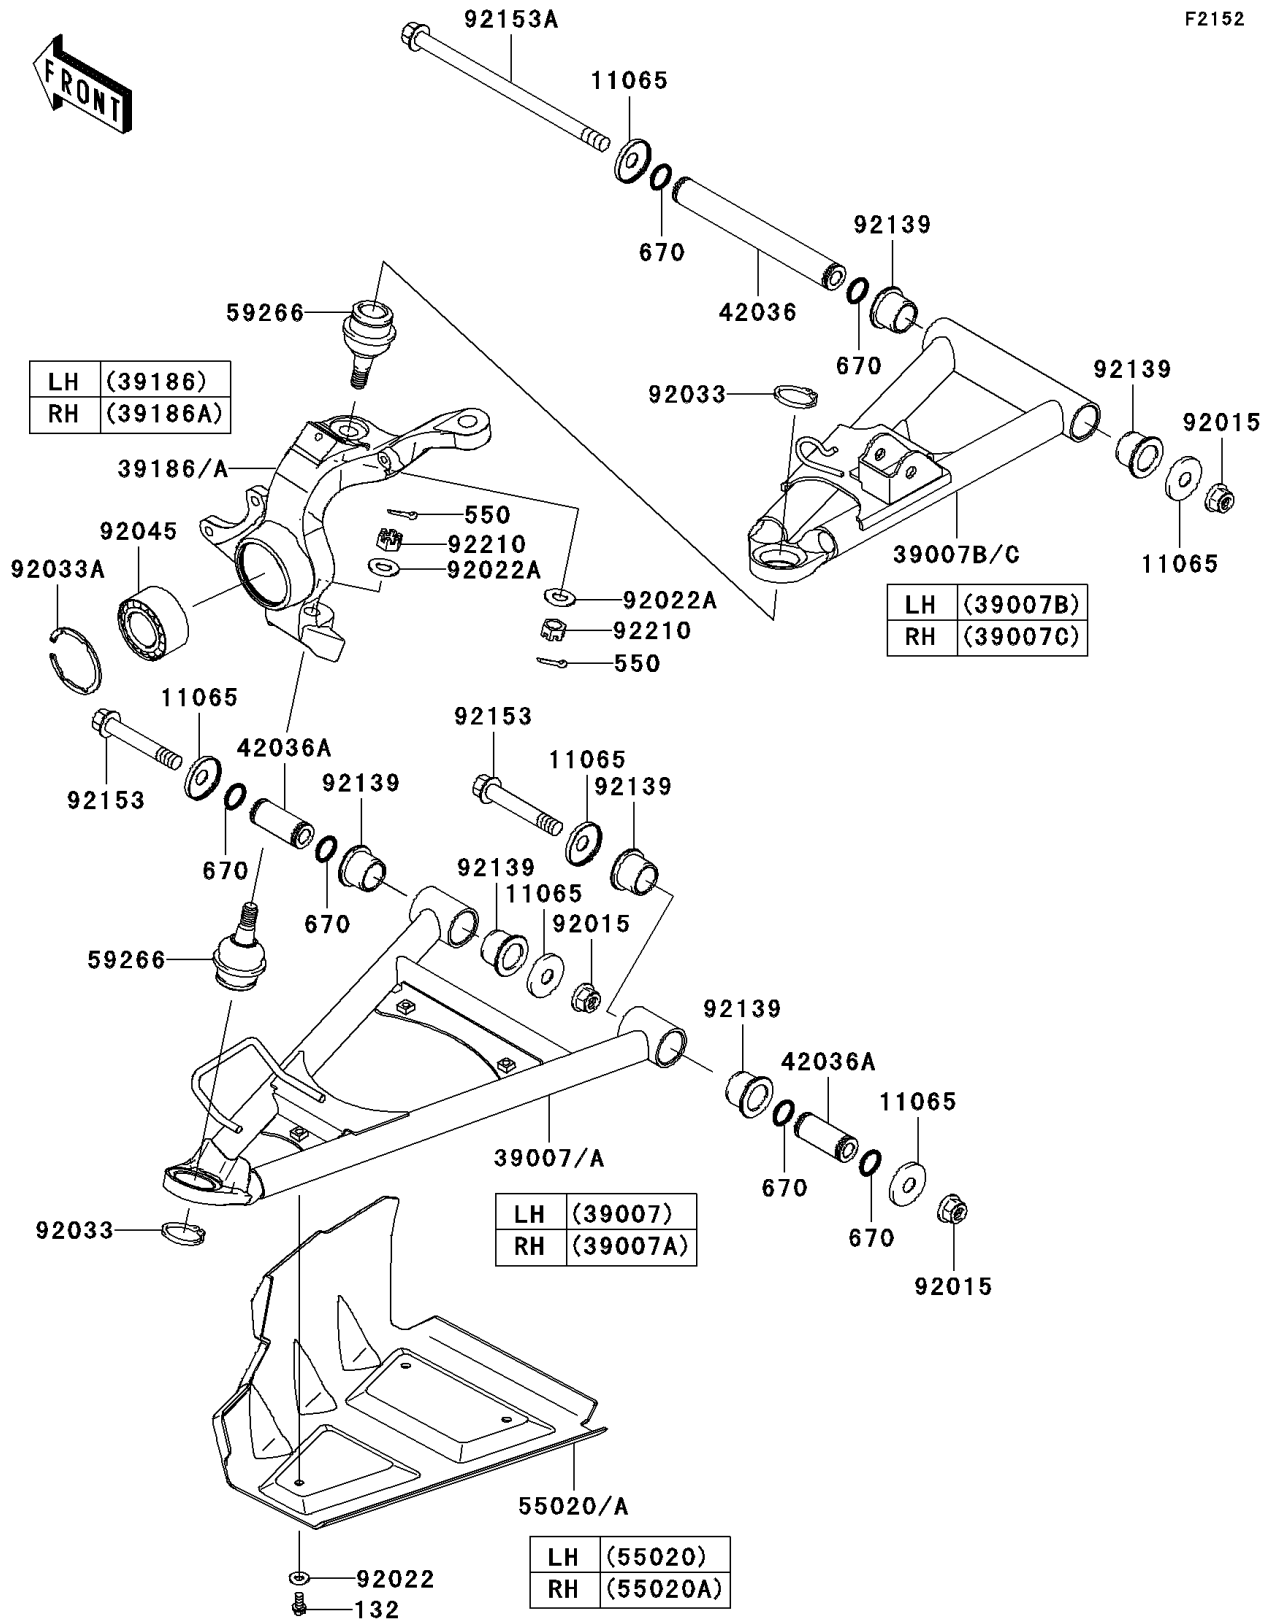

2009 Teryx[®] 750 FI 4x4 LE

PARTS DIAGRAM

Front Suspension

2009 Teryx[®] 750 FI 4x4 LE

PARTS LIST

Front Suspension

ITEM NAME

PART NUMBER

QUANTITY
