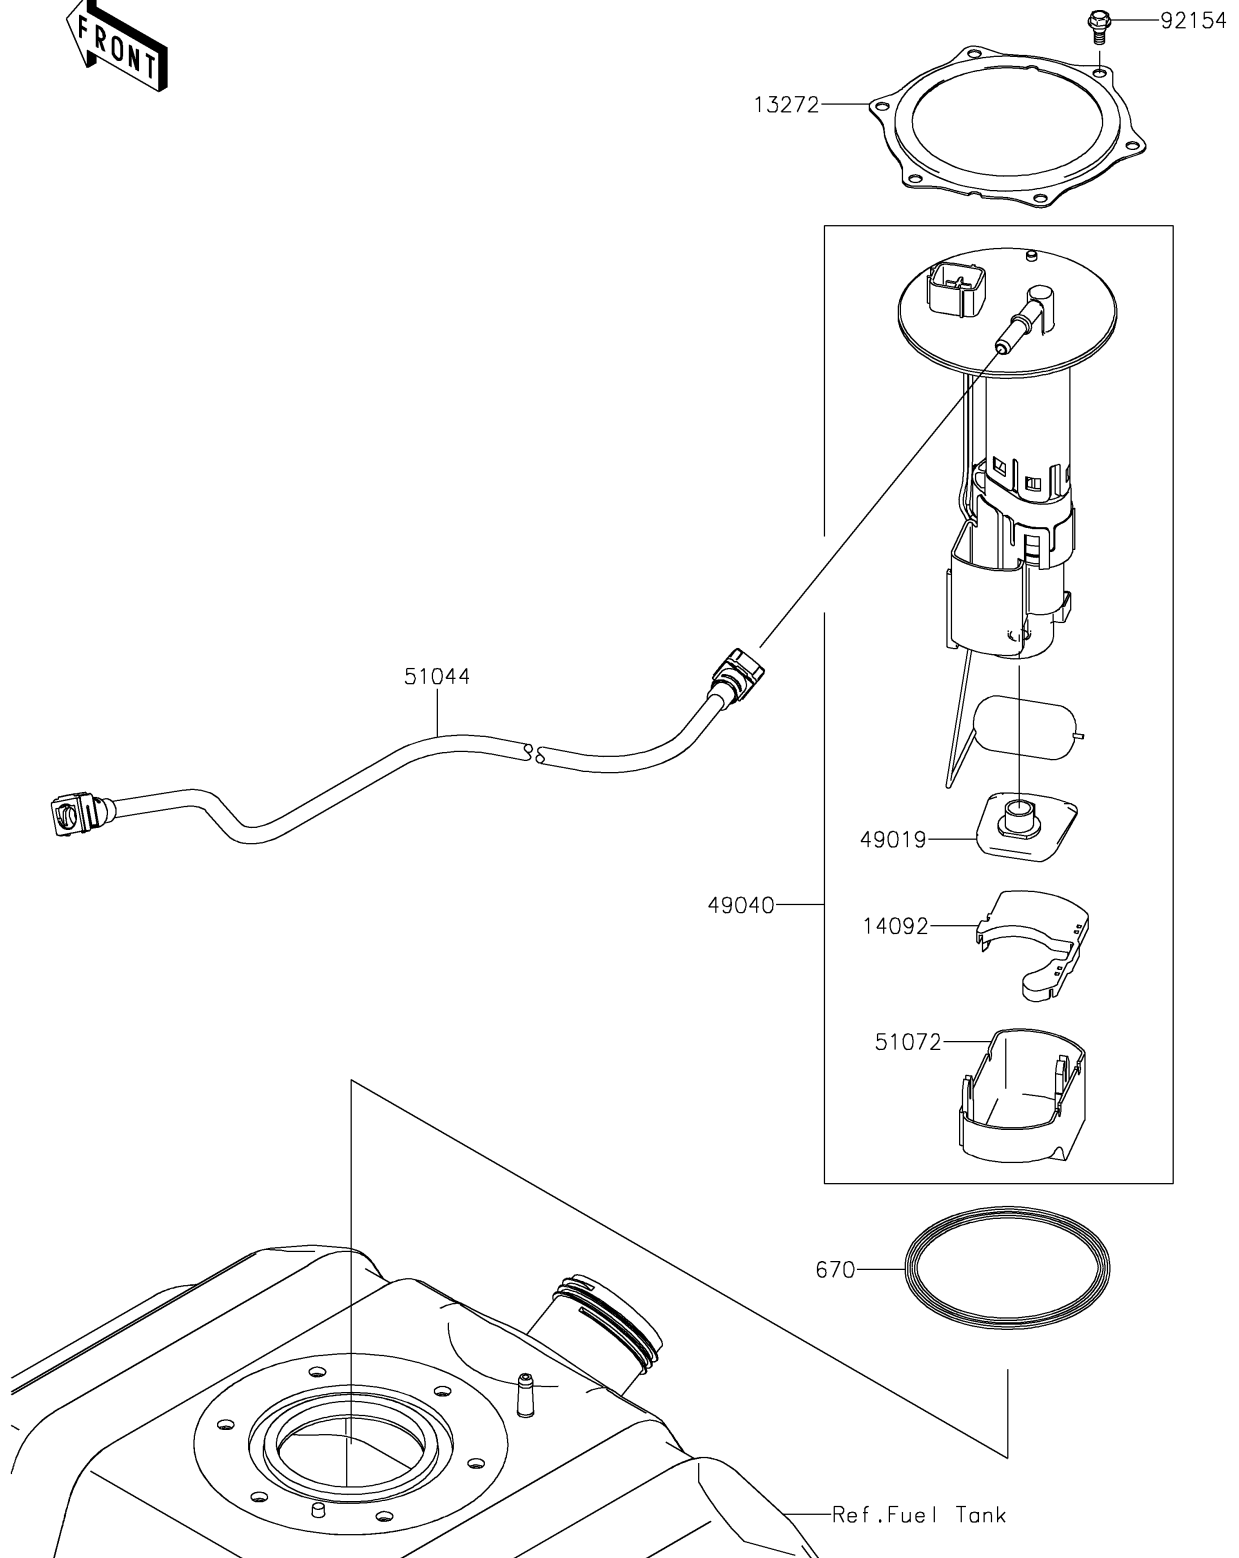

2018 TERYX4™

PARTS DIAGRAM

Fuel Pump

E1520

2018 TERYX4™

PARTS LIST

Fuel Pump

Kawasaki

Let the Good Times Roll®

ITEM NAME

PART NUMBER

QUANTITY
