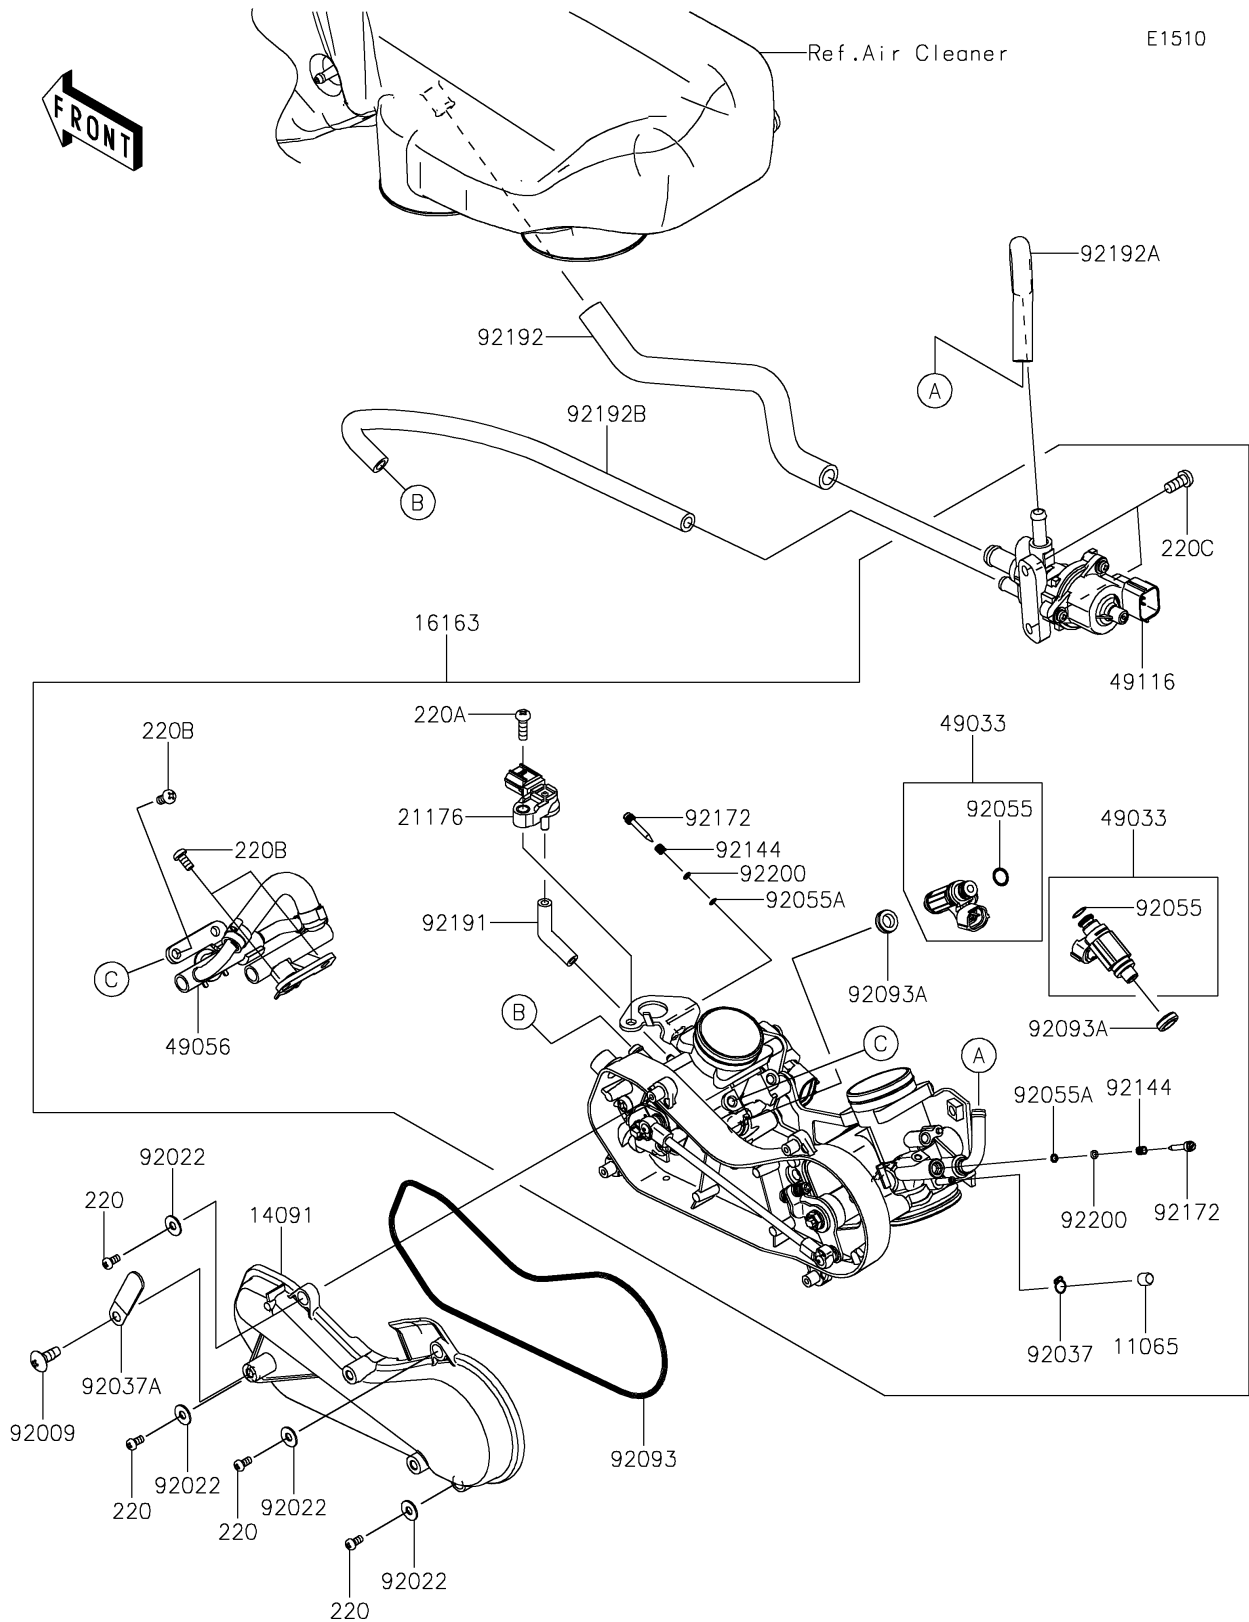

2016 TERYX4™

PARTS DIAGRAM

Throttle

2016 TERYX4™

PARTS LIST

Throttle

ITEM NAME	PART NUMBER	QUANTITY
CAP (Ref # 11065)	11065-0072	1
COVER,THROTTLE LINK (Ref # 14091)	14091-1731	1
THROTTLE-ASSY,36EIS (Ref # 16163)	16163-0790	1
SENSOR,PRESSURE (Ref # 21176)	21176-0111	1
NOZZLE-INJECTION (Ref # 49033)	49033-0011	2
PIPE-INJECTION (Ref # 49056)	49056-0033	1
VALVE-ASSY,ISC (Ref # 49116)	49116-0021	1
SCREW,6X12 (Ref # 92009)	92009-1480	1
WASHER,5.2X13X1 (Ref # 92022)	92022-1380	4
CLAMP,TUBE (Ref # 92037)	92037-1124	1
CLAMP,L=45 (Ref # 92037A)	92037-1539	1
RING-O,INJECTION NOZZLE (Ref # 92055)	92055-1622	2
RING-O,AIR SCREW (Ref # 92055A)	92055-1658	2
SEAL (Ref # 92093)	92093-0082	1
SEAL (Ref # 92093A)	92093-0127	2
SPRING,THROTTLE STOP SCREW (Ref # 92144)	92144-1674	2
SCREW (Ref # 92172)	92172-0156	2
TUBE,3.2X7.4X70 (Ref # 92191)	92191-1552	1
TUBE,ISC-CHAMBER (Ref # 92192)	92192-0948	1
TUBE,ISC-THROTTLE RR (Ref # 92192A)	92192-1211	1
TUBE,ISC-THROTTLE FR (Ref # 92192B)	92192-1212	1
WASHER,PILOT AIR SCREW (Ref # 92200)	92200-1564	2
SCREW-PAN-CROS,4X8 (Ref # 220)	220AA0408	4
SCREW-PAN-CROS,5X16 (Ref # 220A)	220AA0516	1
SCREW-PAN-CROS,6X12 (Ref # 220B)	220AA0612	4
SCREW-PAN-CROS,6X14 (Ref # 220C)	220AA0614	2