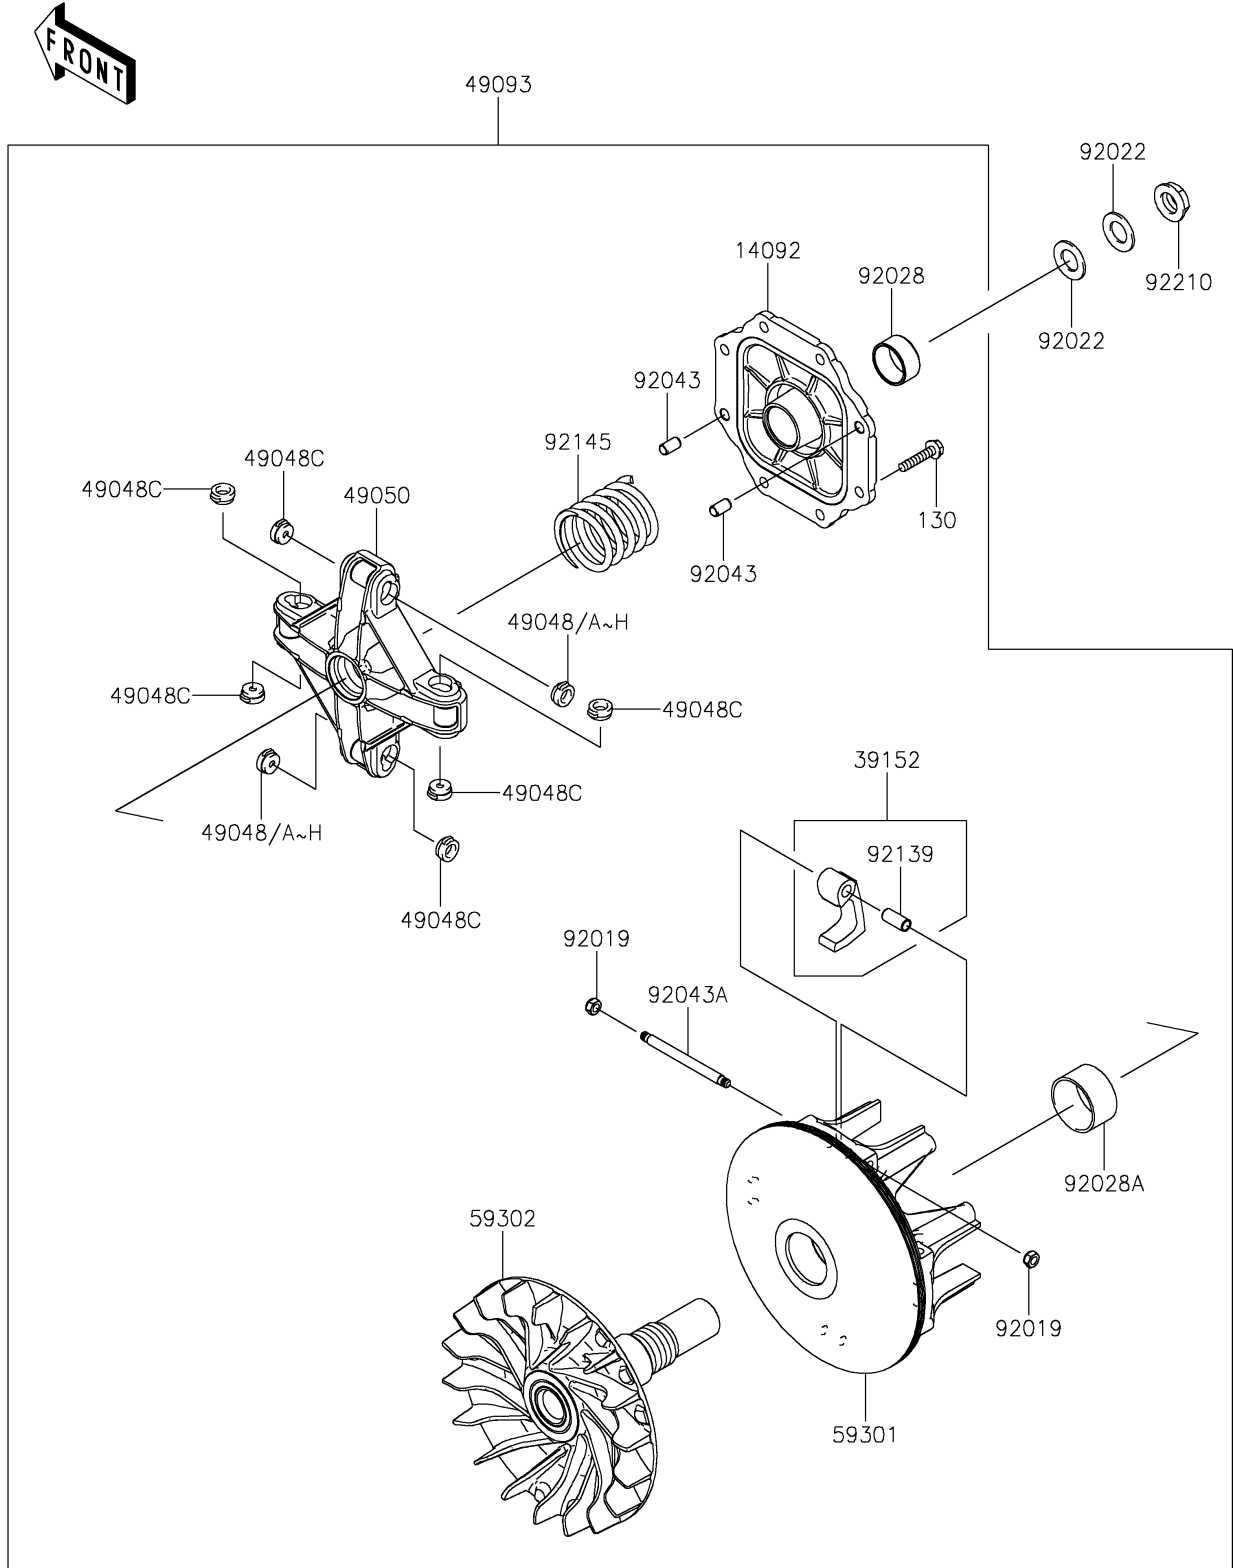

2018 TERYX4™

PARTS DIAGRAM

Drive Converter

E1391

2018 TERYX4™

PARTS LIST

Drive Converter

Kawasaki

Let the Good Times Roll®

ITEM NAME

PART NUMBER

QUANTITY
