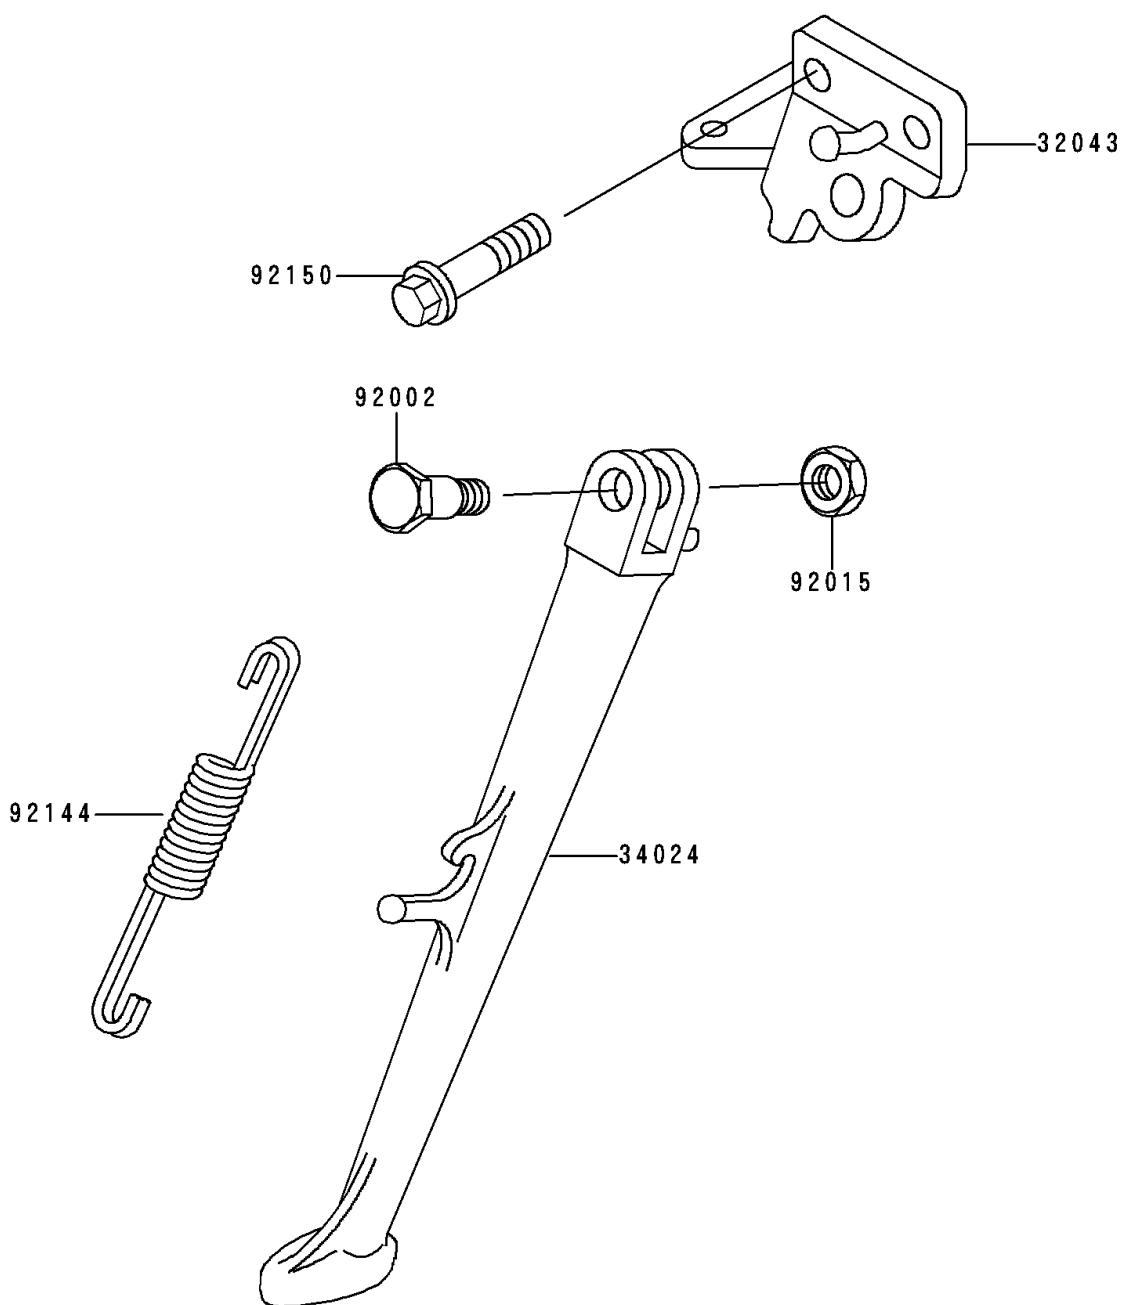

1997 Ninja[®] ZX[™]-9R

PARTS DIAGRAM

Stand(s)

F 2 1 9 0

1997 Ninja® ZX™-9R

PARTS LIST

Stand(s)

Kawasaki
Let the Good Times Roll®

ITEM NAME

PART NUMBER

QUANTITY
