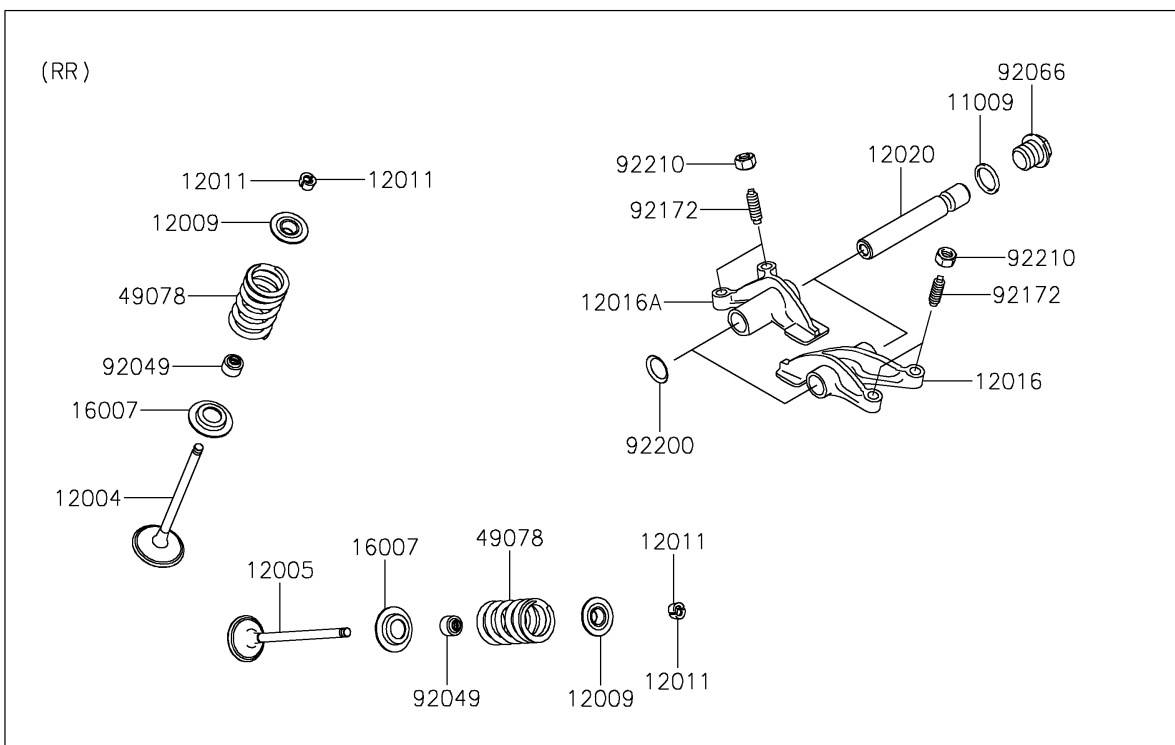

2018 TERYX4™

PARTS DIAGRAM

Valve(s)

E1210

2018 TERYX4™

PARTS LIST

Valve(s)

ITEM NAME

PART NUMBER

QUANTITY
