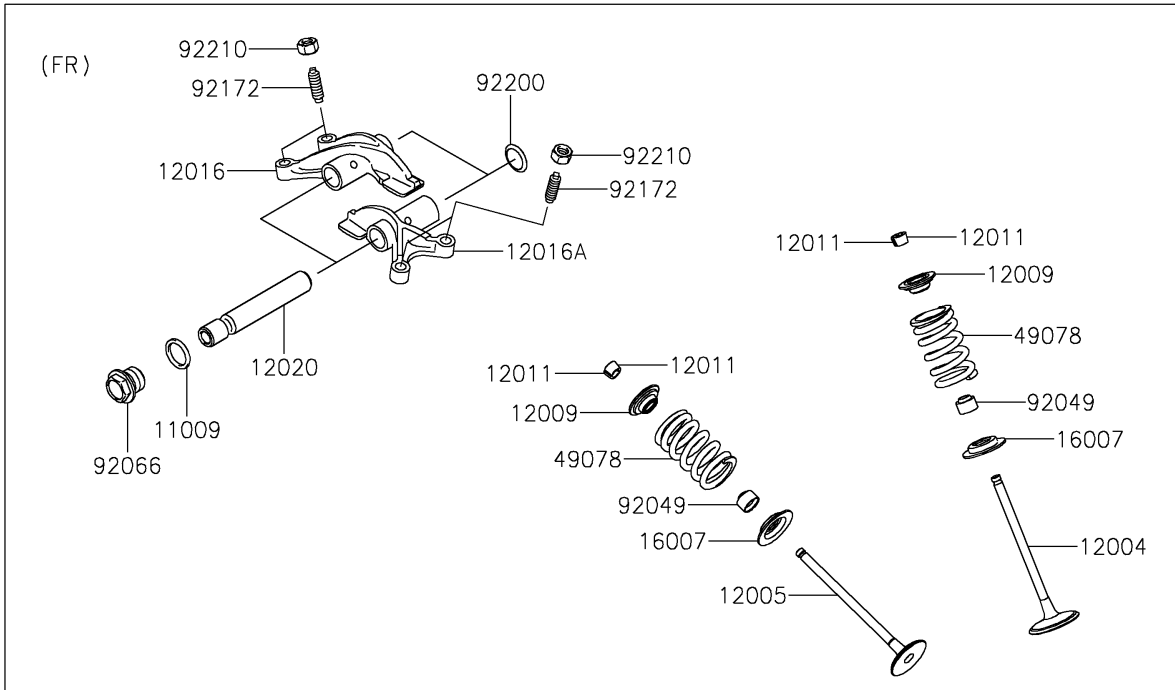

2018 TERYX4™

PARTS DIAGRAM

Valve(s)

E1210

2018 TERYX4™

PARTS LIST

Valve(s)

ITEM NAME

PART NUMBER

QUANTITY
