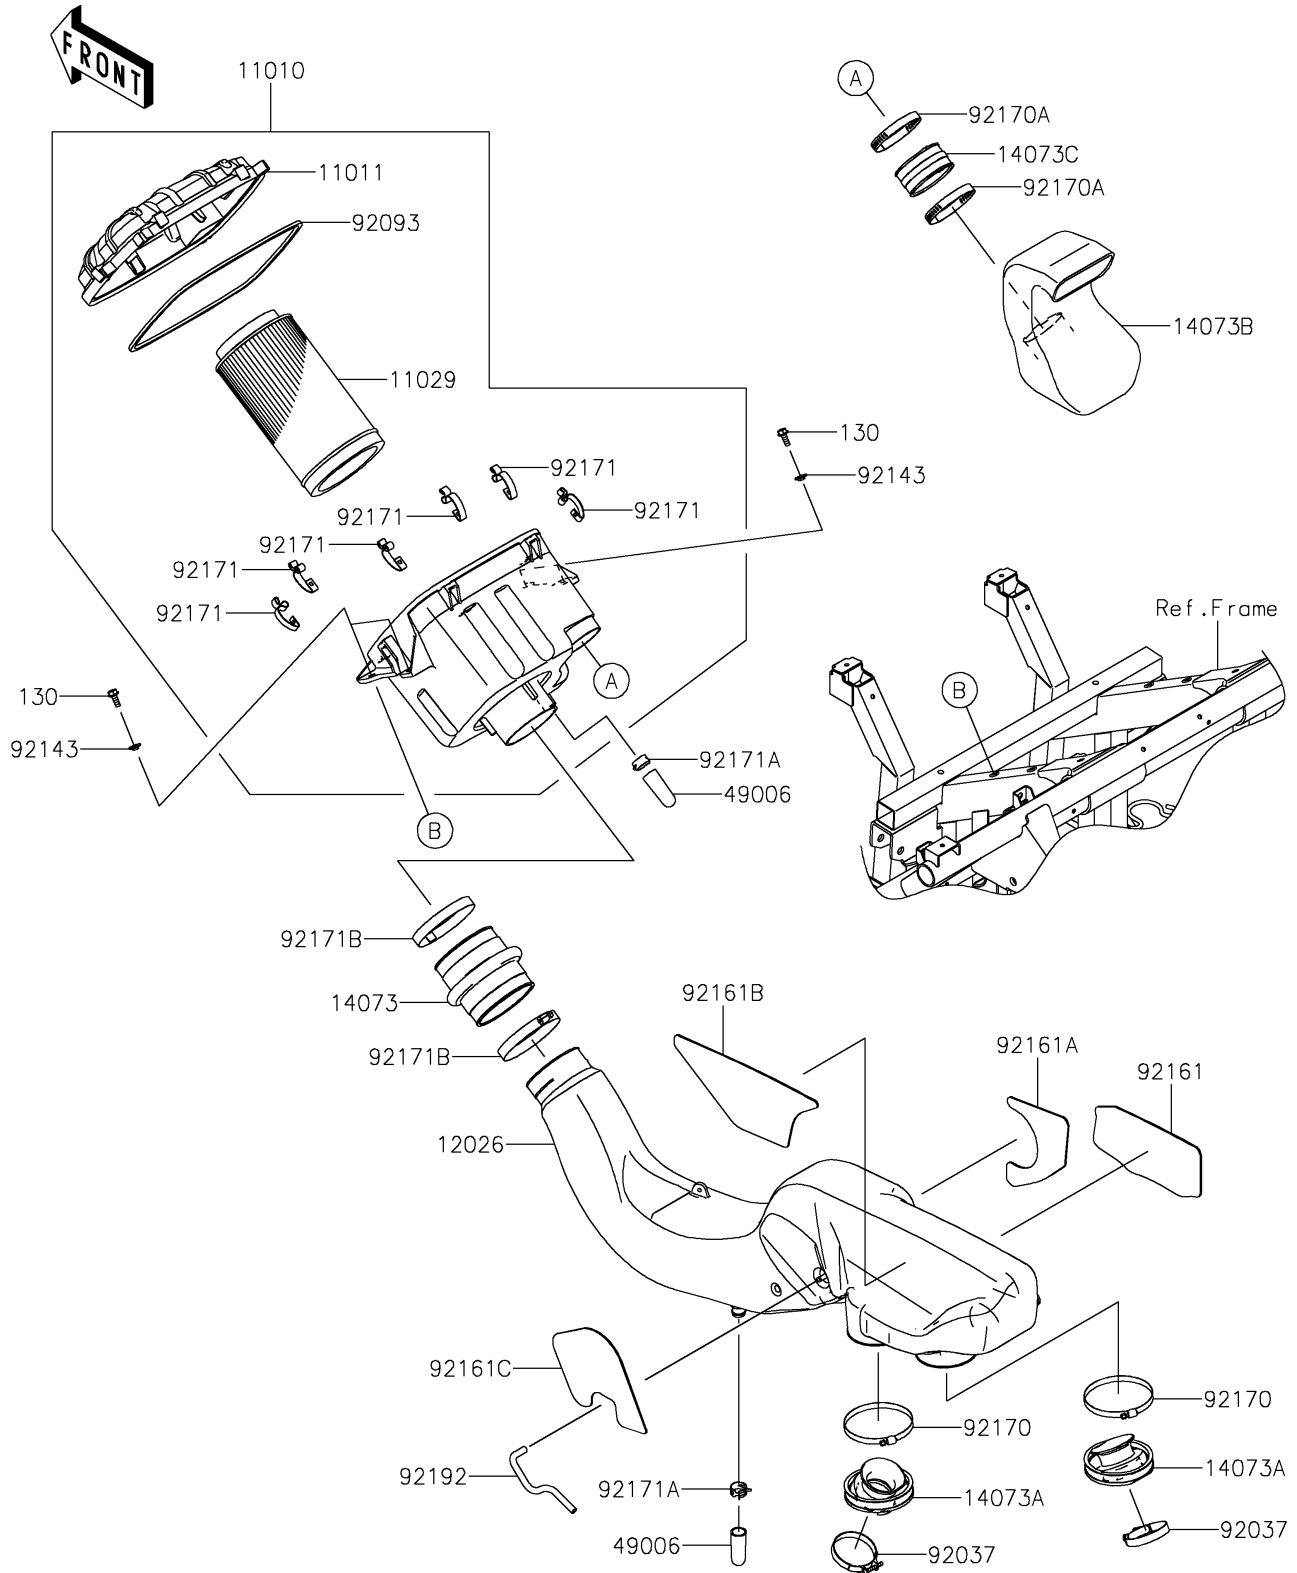

2016 TERYX4™

PARTS DIAGRAM

Air Cleaner

E1130

2016 TERYX4™

PARTS LIST

Air Cleaner

ITEM NAME	PART NUMBER	QUANTITY
FILTER-ASSY-AIR (Ref # 11010)	11010-1873	1
CASE-AIR FILTER (Ref # 11011)	11011-0784	1
ELEMENT-ASSY-AIR FILTER (Ref # 11029)	11029-0740	1
CHAMBER (Ref # 12026)	12026-0016	1
DUCT,JOINT,A/C SIDE (Ref # 14073)	14073-0757	1
DUCT,THROTTLE-CHAMBER (Ref # 14073A)	14073-0758	2
DUCT,INTAKE (Ref # 14073B)	14073-0767	1
DUCT,JOINT (Ref # 14073C)	14073-1775	1
BOOT (Ref # 49006)	49006-1351	2
CLAMP (Ref # 92037)	92037-1523	2
SEAL (Ref # 92093)	92093-0585	1
COLLAR (Ref # 92143)	92143-1087	4
DAMPER,CHAMBER,RH,RR (Ref # 92161)	92161-1518	1
DAMPER,CHAMBER,RH,FR (Ref # 92161A)	92161-1519	1
DAMPER,CHAMBER,LH,RR (Ref # 92161B)	92161-1520	1
DAMPER,CHAMBER,LH,FR (Ref # 92161C)	92161-1521	1
CLAMP (Ref # 92170)	92170-1676	2
CLAMP (Ref # 92170A)	92170-1764	2
CLAMP (Ref # 92171)	92171-0225	6
CLAMP (Ref # 92171A)	92171-1277	2
CLAMP (Ref # 92171B)	92171-3716	2
TUBE,4X8X143 (Ref # 92192)	92192-1230	1
BOLT-FLANGED,6X16 (Ref # 130)	130AA0616	4