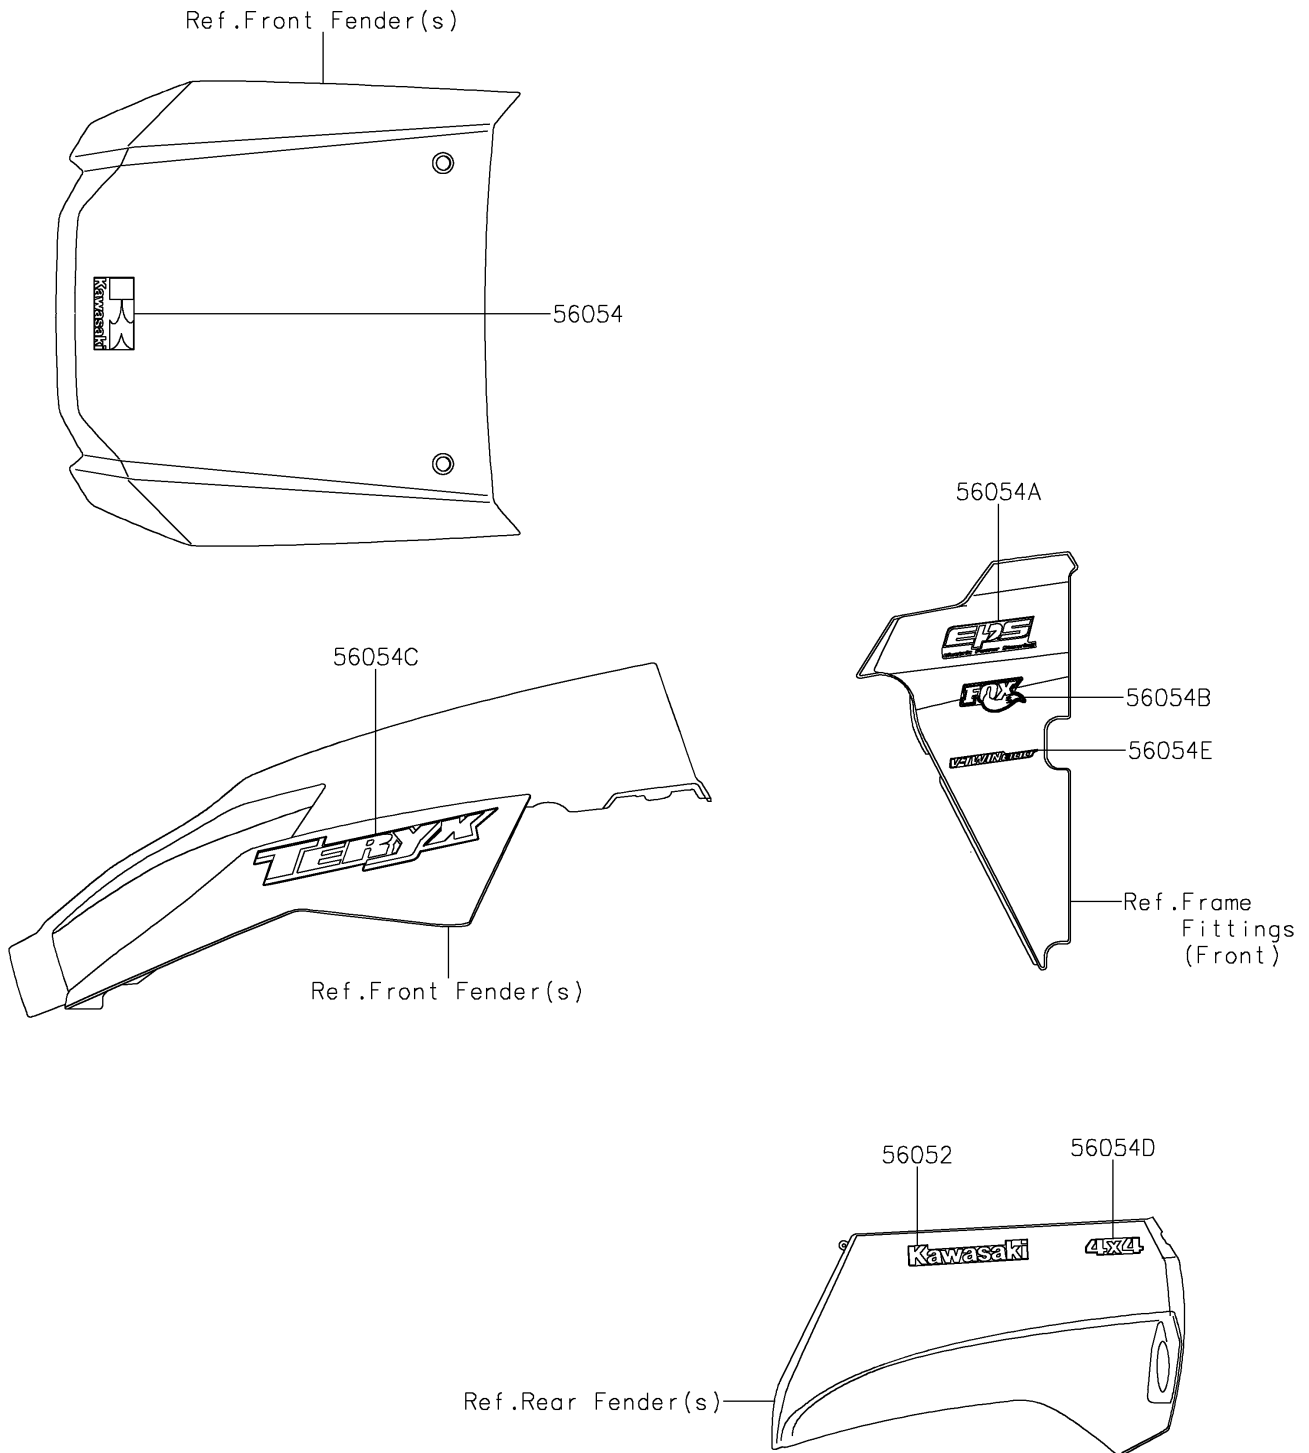

2020 TERYX® CAMO

PARTS DIAGRAM

Decals

F2861

2020 TERYX[®] CAMO

PARTS LIST

Decals

ITEM NAME

PART NUMBER

QUANTITY
