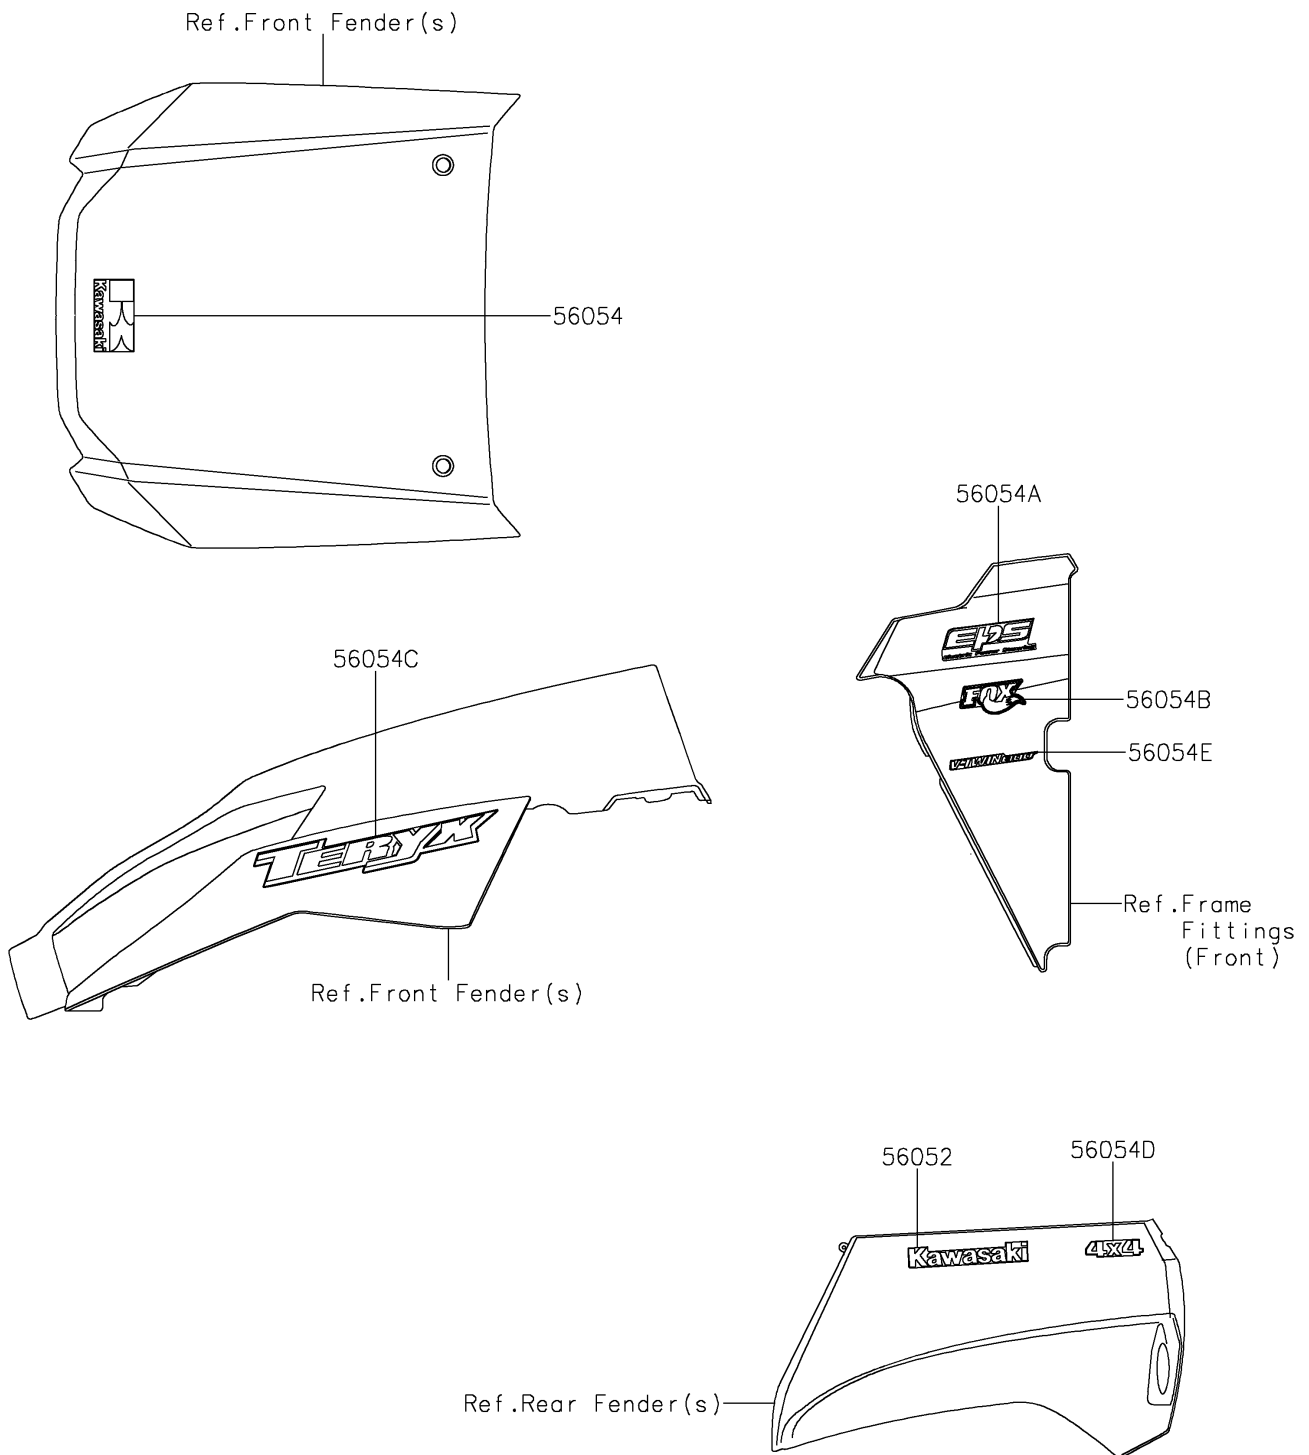

2017 TERYX® CAMO

PARTS DIAGRAM

Decals

F2861

2017 TERYX[®] CAMO

PARTS LIST

Decals

ITEM NAME

PART NUMBER

QUANTITY
