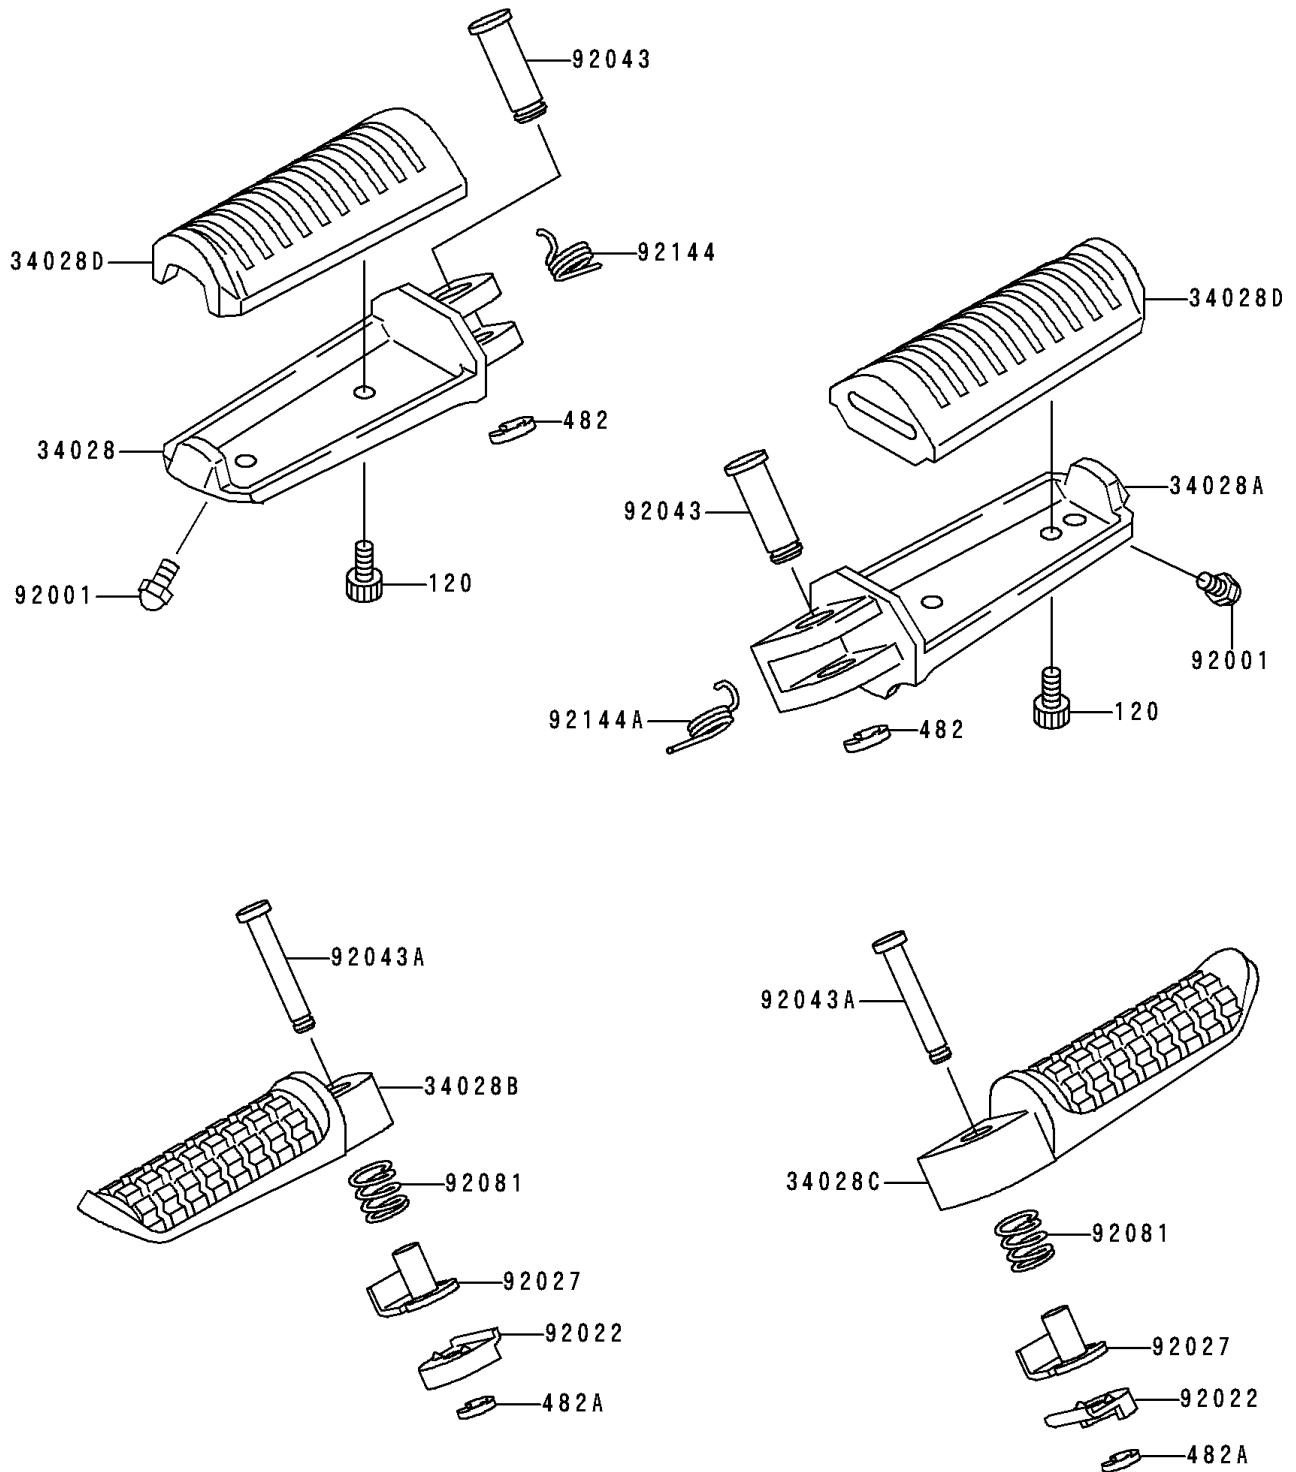

1997 Ninja® ZX™-9R

PARTS DIAGRAM

Footrests

F2160

1997 Ninja® ZX™-9R

PARTS LIST

Footrests

ITEM NAME

PART NUMBER

QUANTITY
