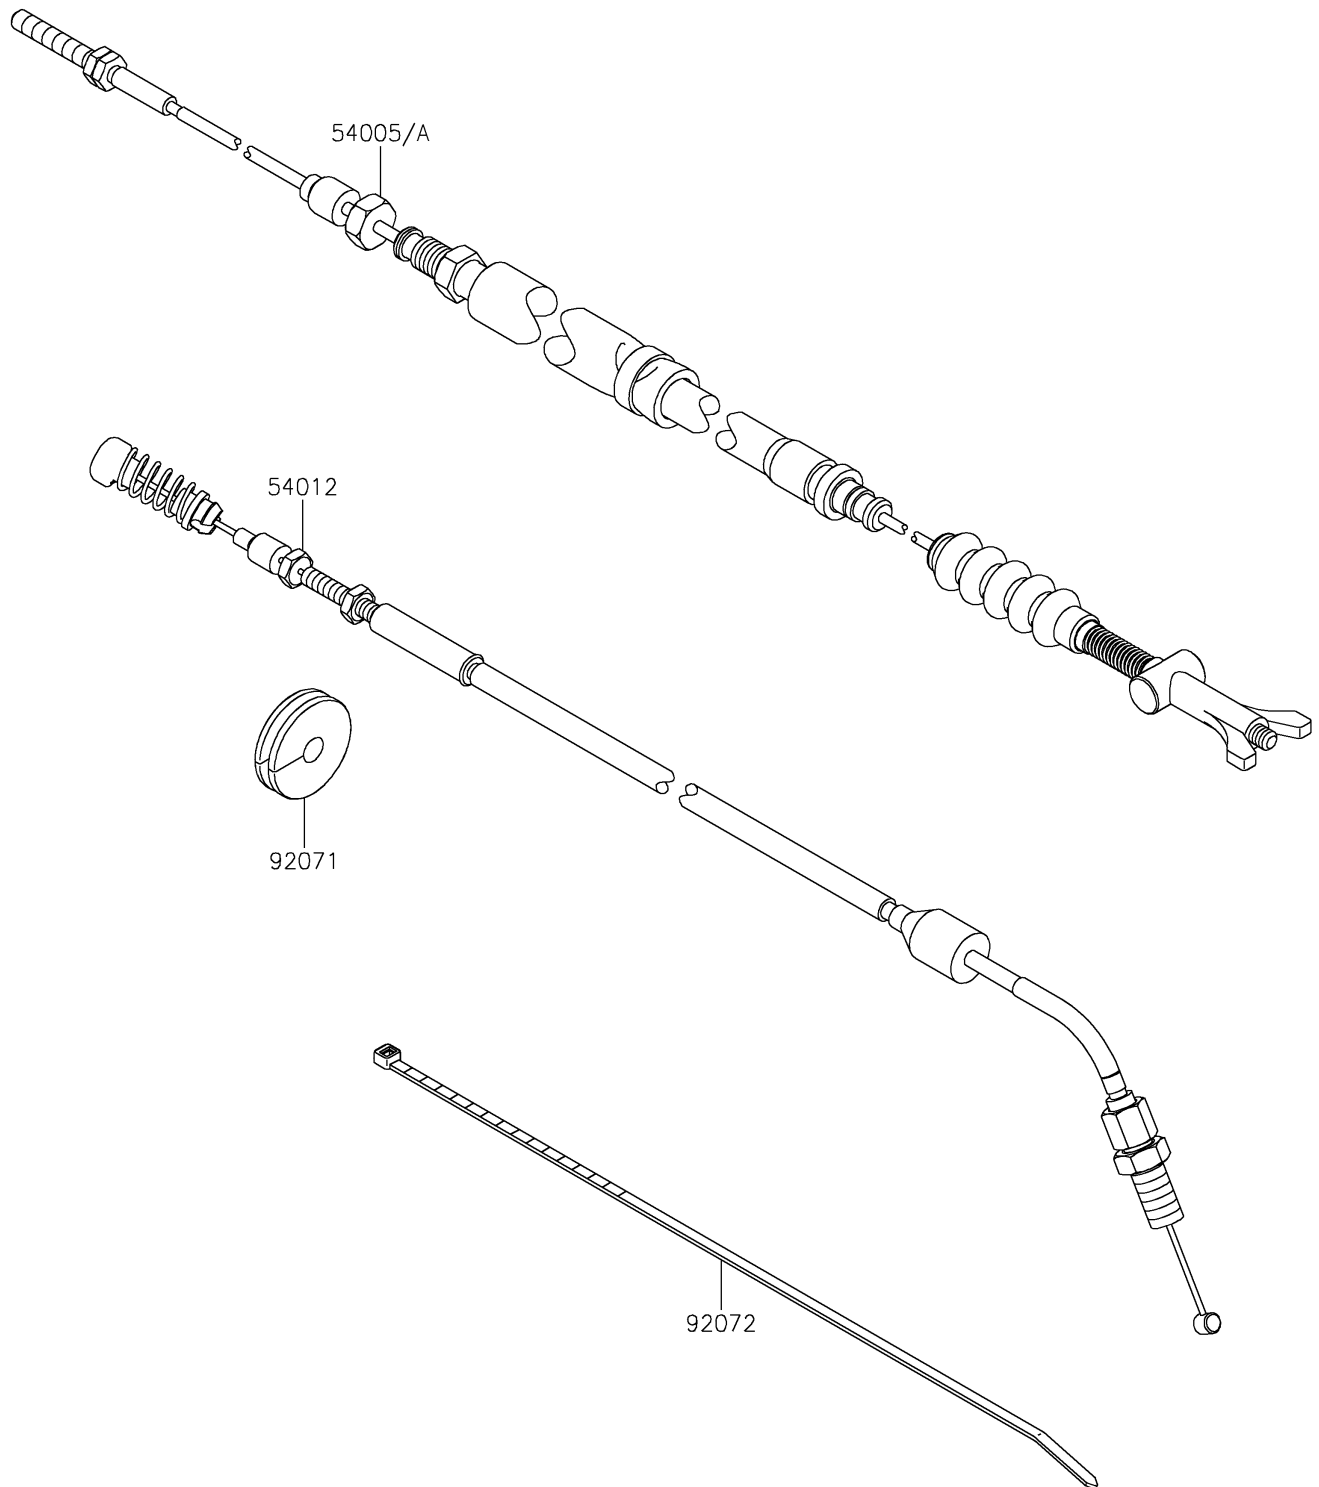

2020 TERYX® CAMO

PARTS DIAGRAM

Cables

F2540

2020 TERYX® CAMO

PARTS LIST

Cables

ITEM NAME	PART NUMBER	QUANTITY
CABLE-BRAKE (Ref # 54005A)	54005-0042	1
CABLE-THROTTLE (Ref # 54012)	54012-0700	1
GROMMET (Ref # 92071)	92071-1136	1
BAND,L=292.1 (Ref # 92072)	92072-3509	1