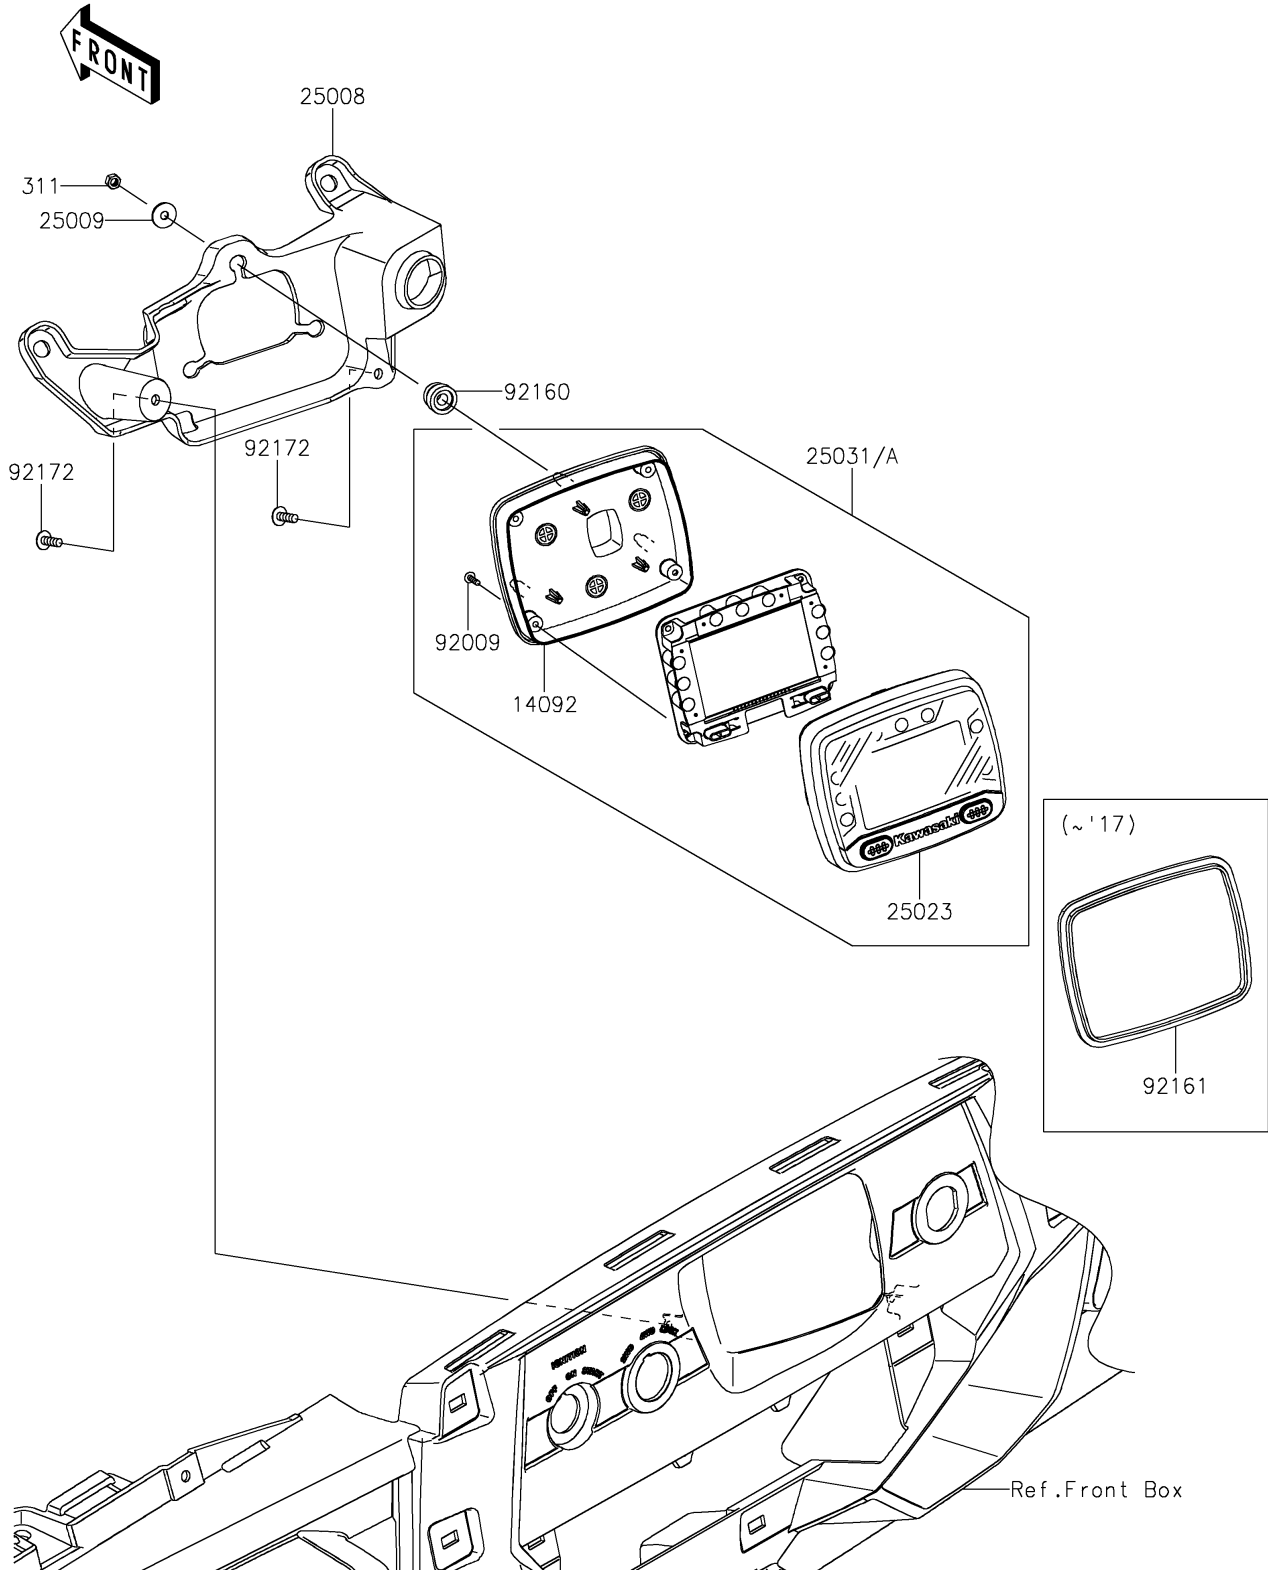

2017 TERYX® CAMO

PARTS DIAGRAM

Meter(s)

F2530

2017 TERYX[®] CAMO

PARTS LIST

Meter(s)

Kawasaki

Let the Good Times Roll[®]

ITEM NAME

PART NUMBER

QUANTITY
