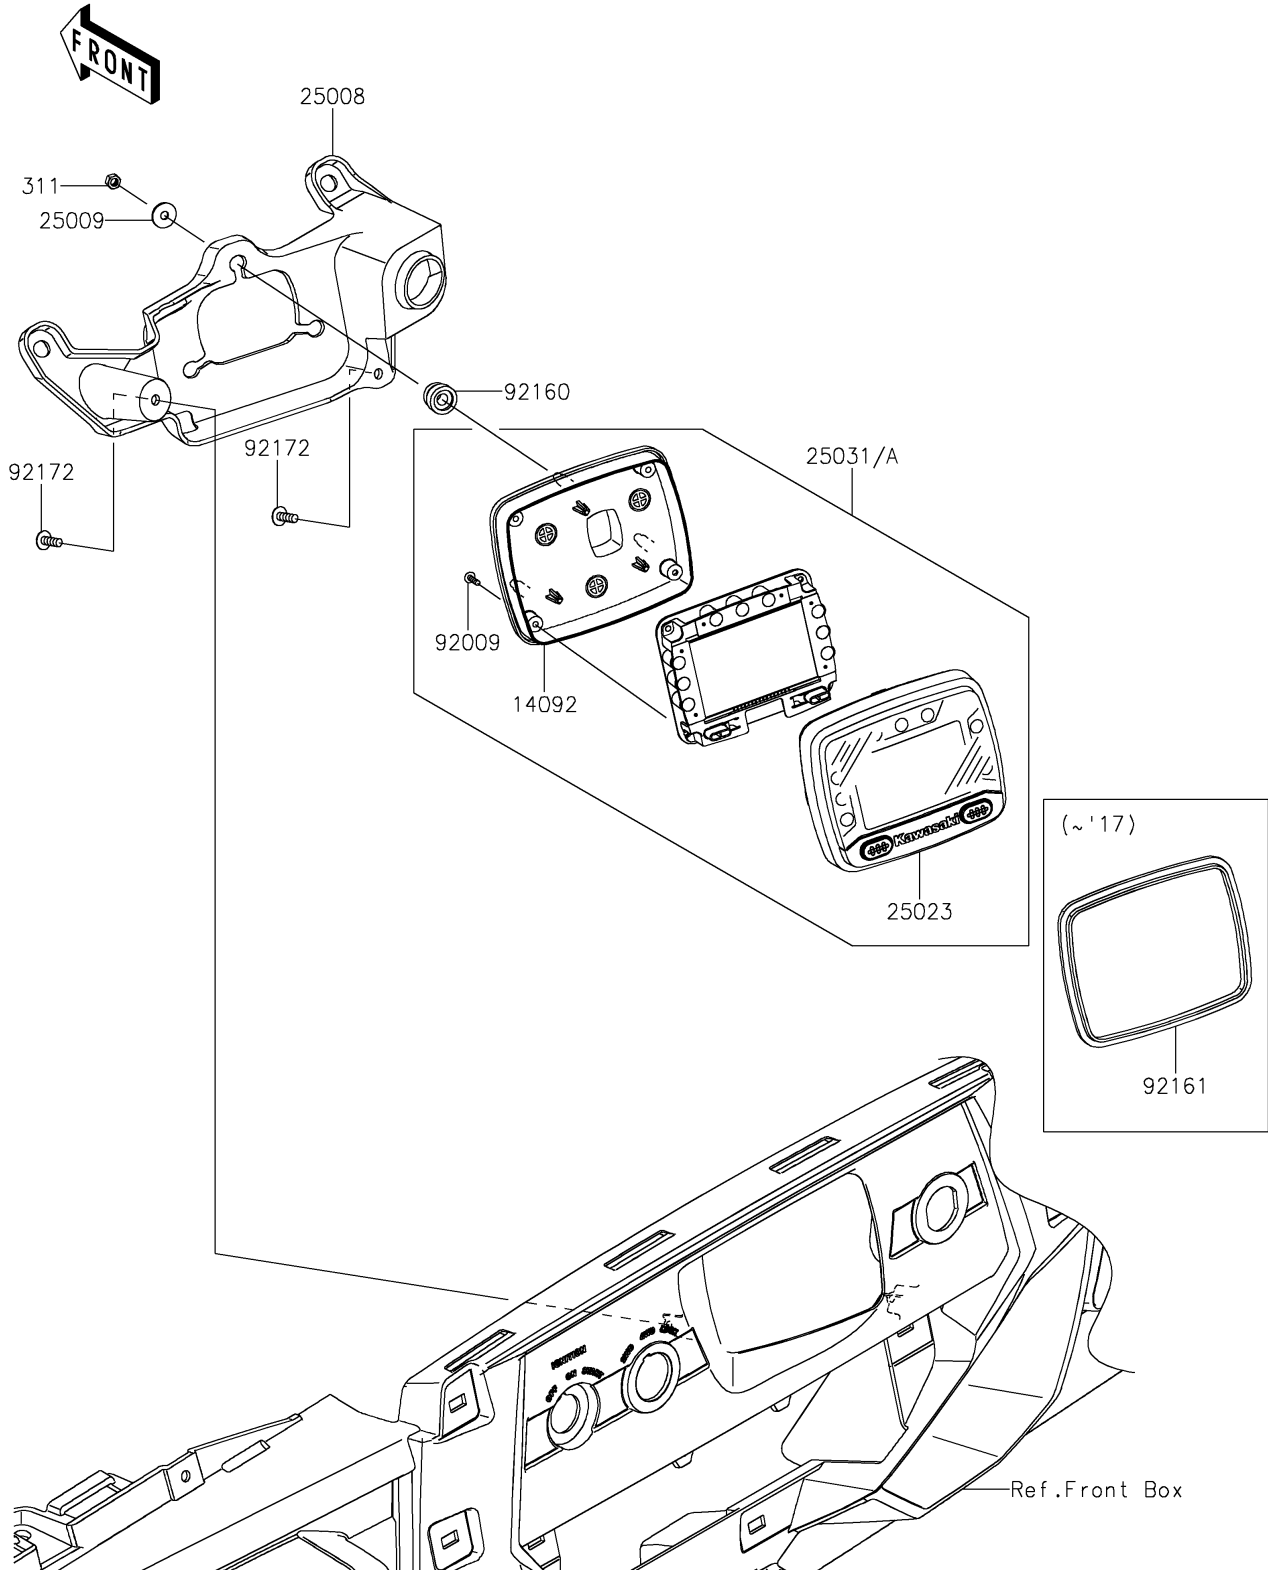

2020 TERYX® CAMO

PARTS DIAGRAM

Meter(s)

F2530

2020 TERYX[®] CAMO

PARTS LIST

Meter(s)

ITEM NAME

PART NUMBER

QUANTITY
