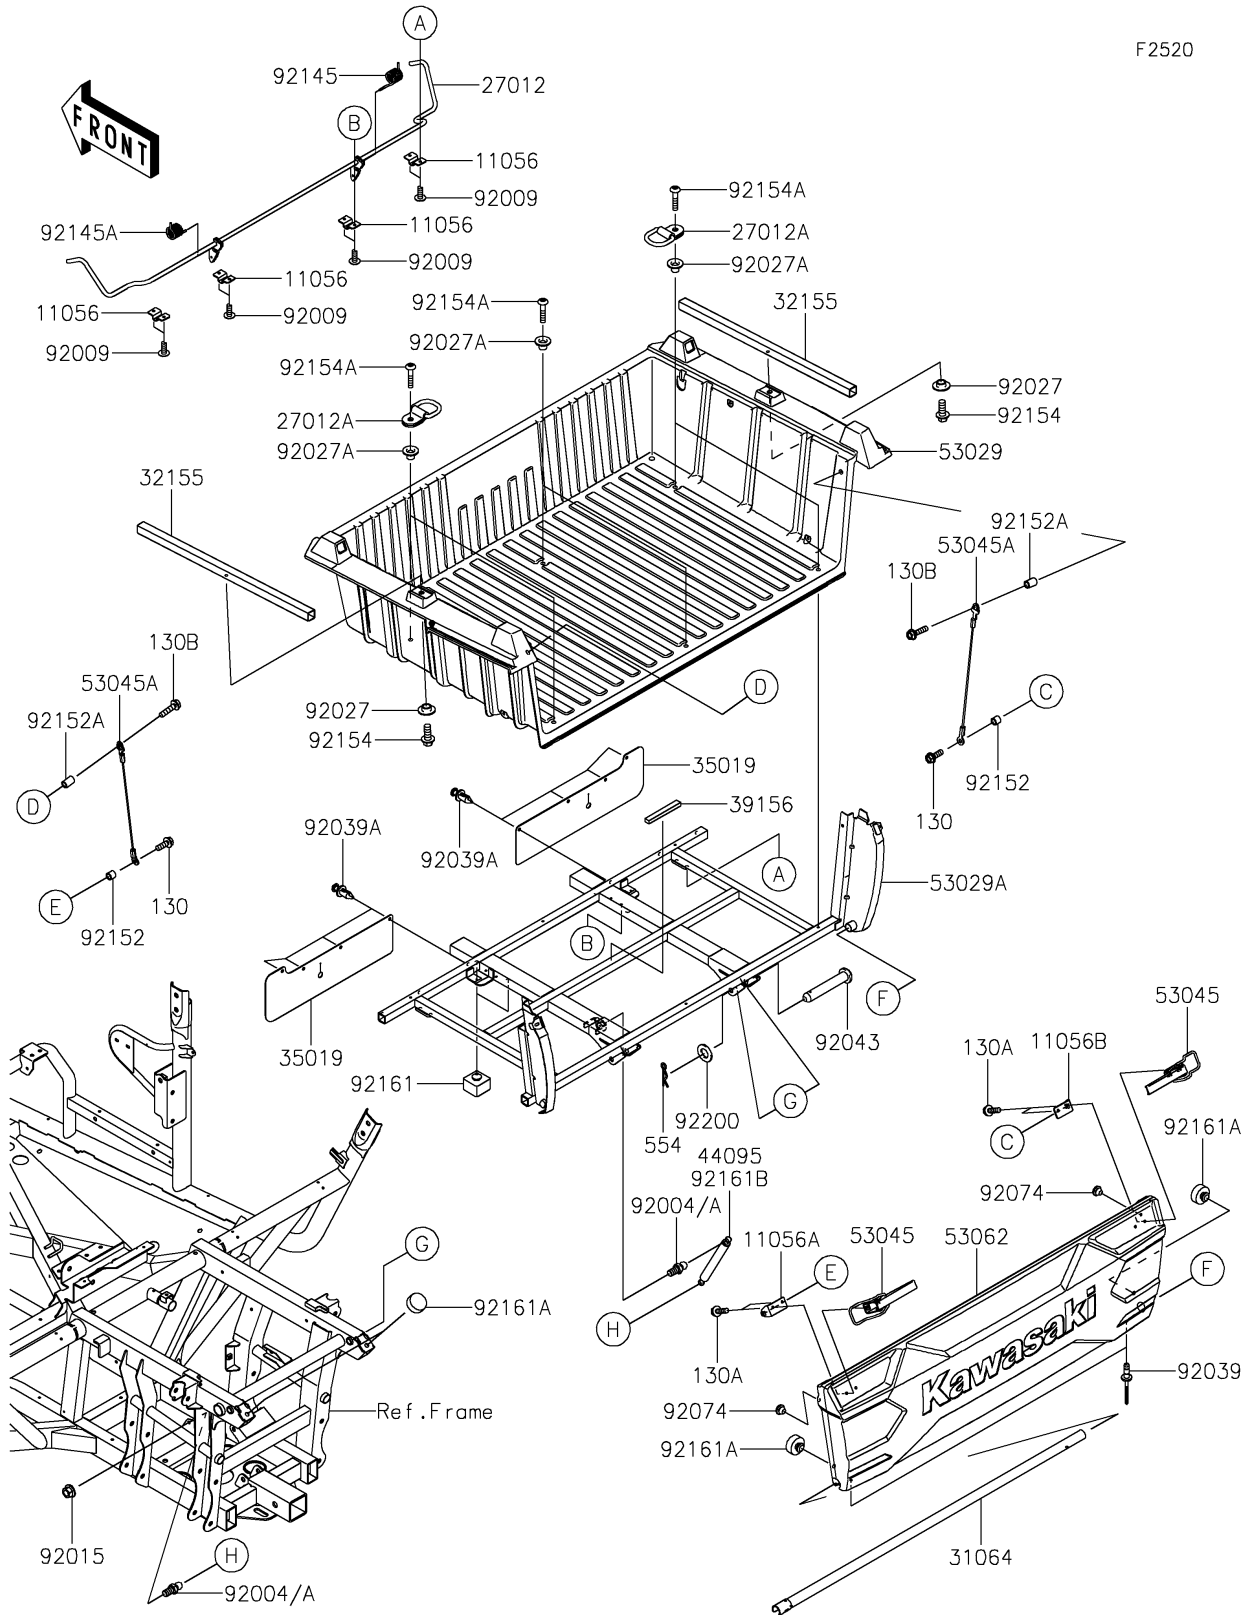

2017 TERYX® CAMO

PARTS DIAGRAM

Carrier(s)

F2520

2017 TERYX[®] CAMO

PARTS LIST

Carrier(s)

Kawasaki

Let the Good Times Roll[®]

ITEM NAME

PART NUMBER

QUANTITY
