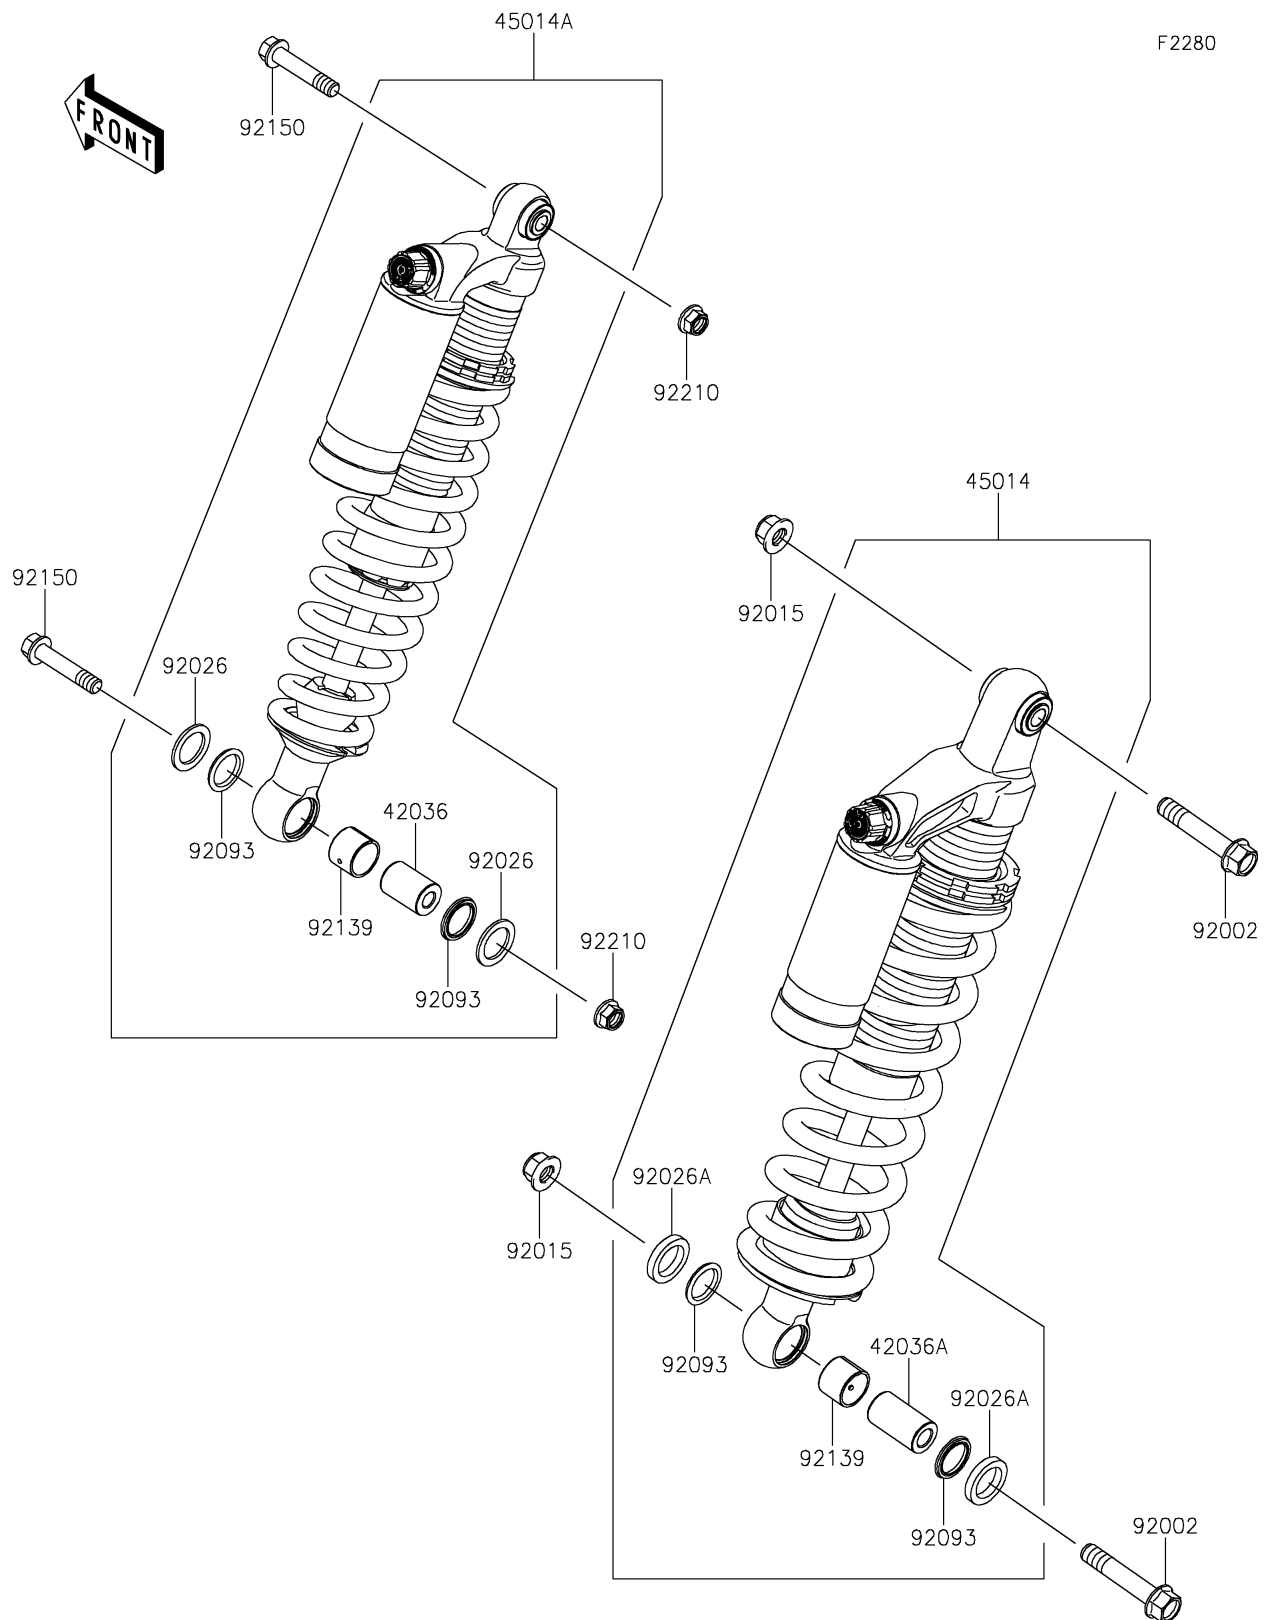

2020 TERYX® CAMO

PARTS DIAGRAM

Shock Absorber(s)