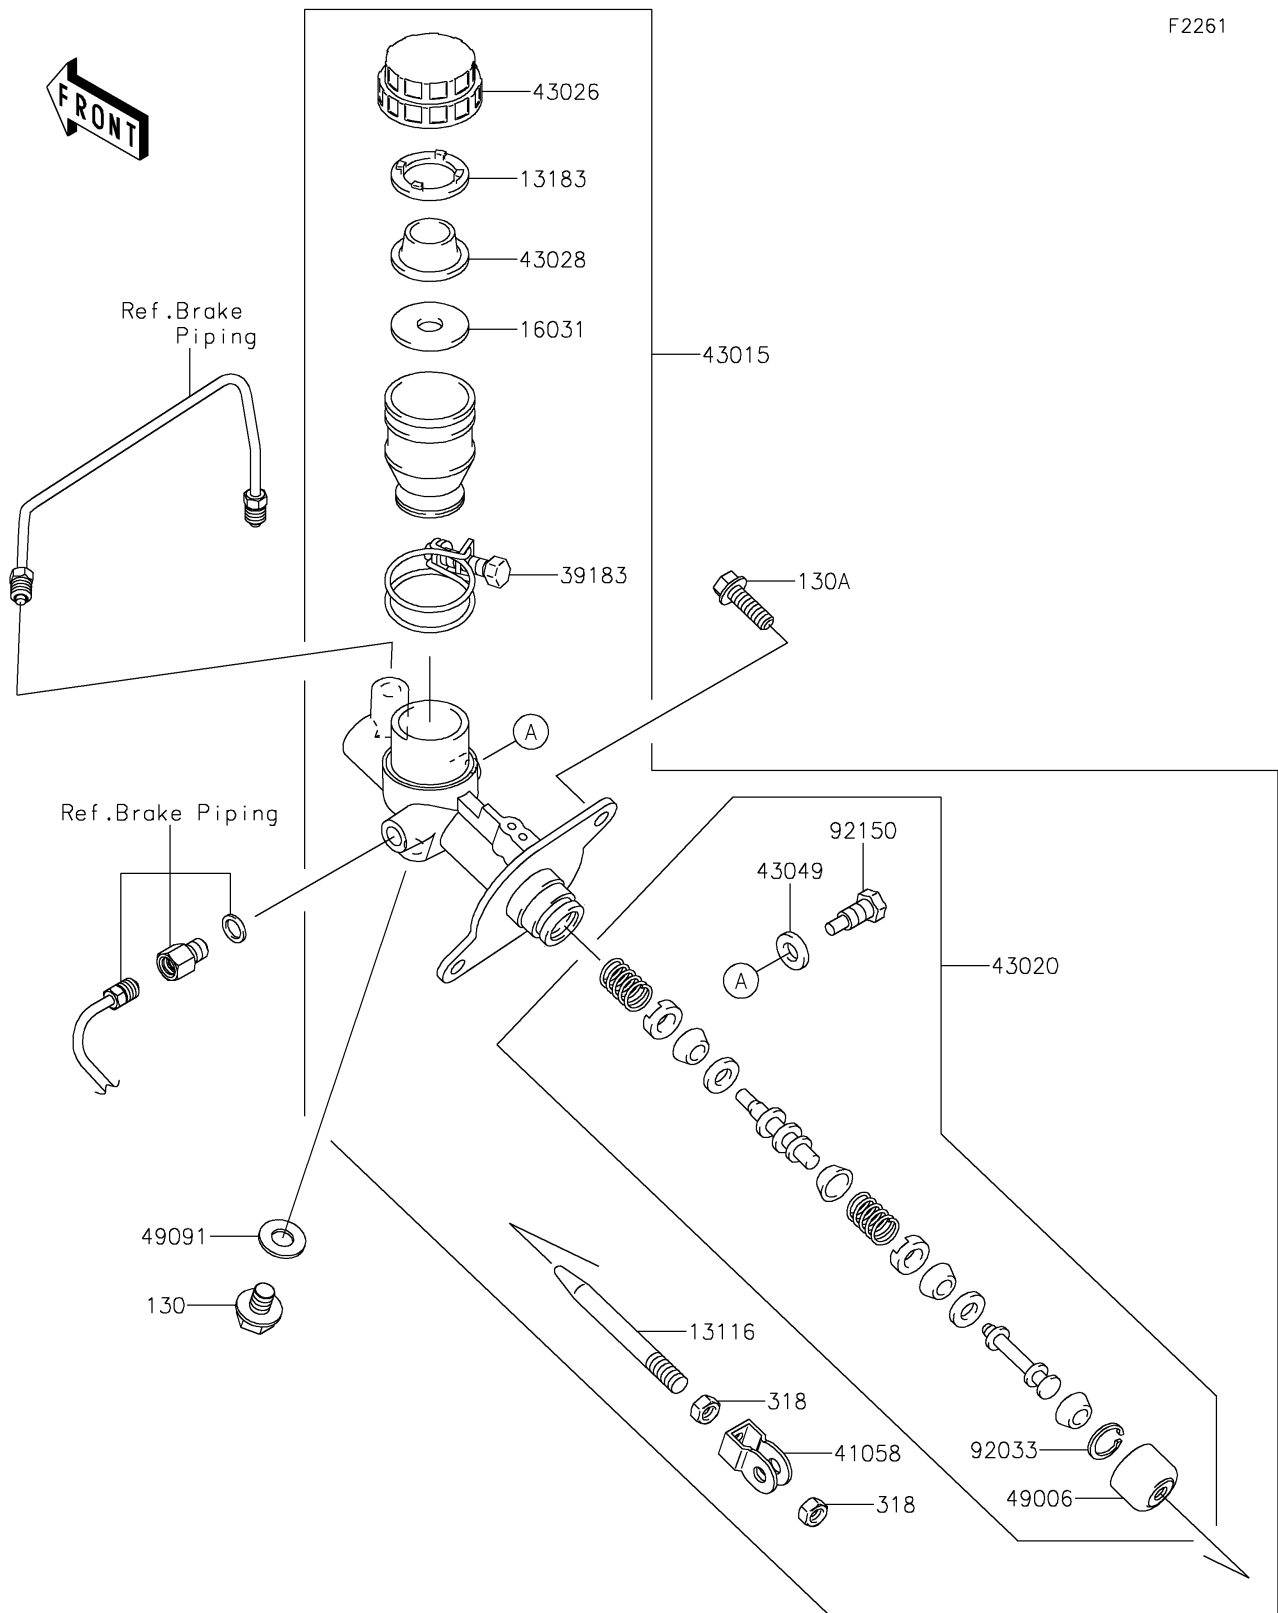

2017 TERYX® CAMO

PARTS DIAGRAM

Master Cylinder

F2261

2017 TERYX[®] CAMO

PARTS LIST

Master Cylinder

ITEM NAME

PART NUMBER

QUANTITY
