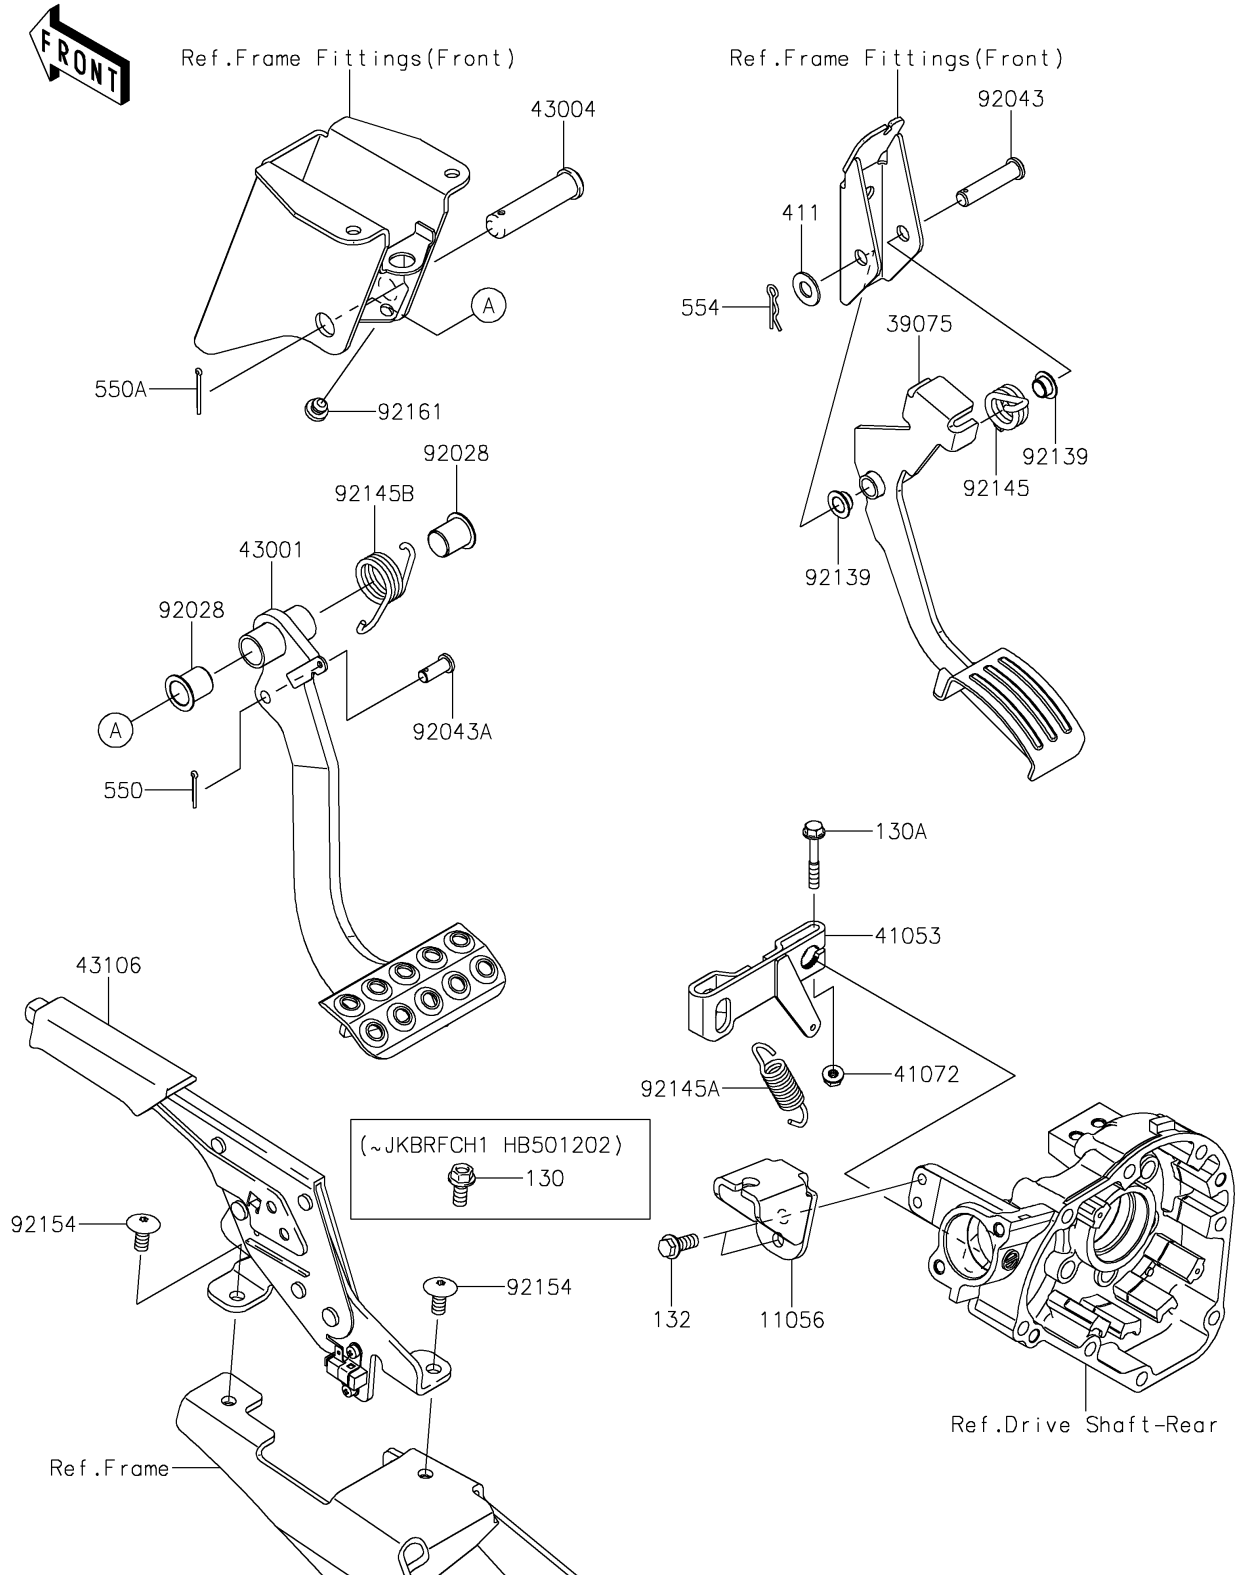

2017 TERYX® CAMO

PARTS DIAGRAM

Brake Pedal/Throttle Lever

F2260

2017 TERYX[®] CAMO

PARTS LIST

Brake Pedal/Throttle Lever

ITEM NAME

PART NUMBER

QUANTITY
