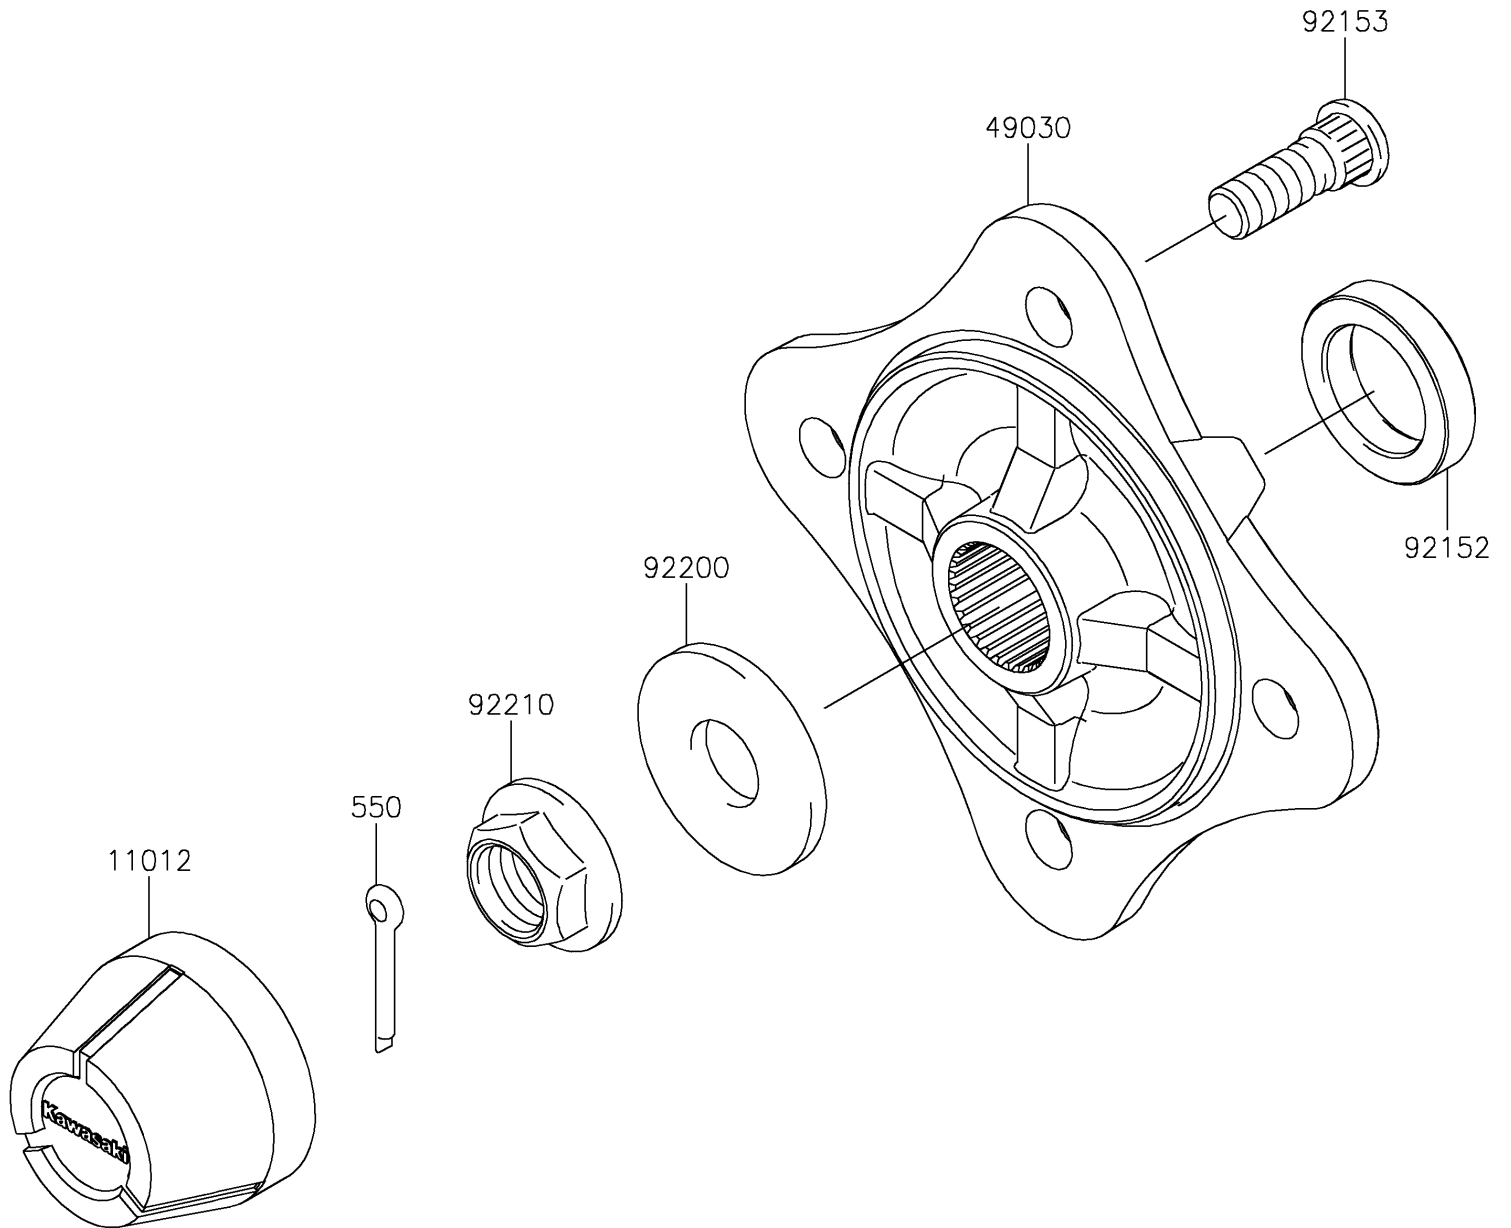

2017 TERYX® CAMO

PARTS DIAGRAM

Rear Hubs/Brakes

F2240

2017 TERYX[®] CAMO

PARTS LIST

Rear Hubs/Brakes

ITEM NAME

PART NUMBER

QUANTITY
