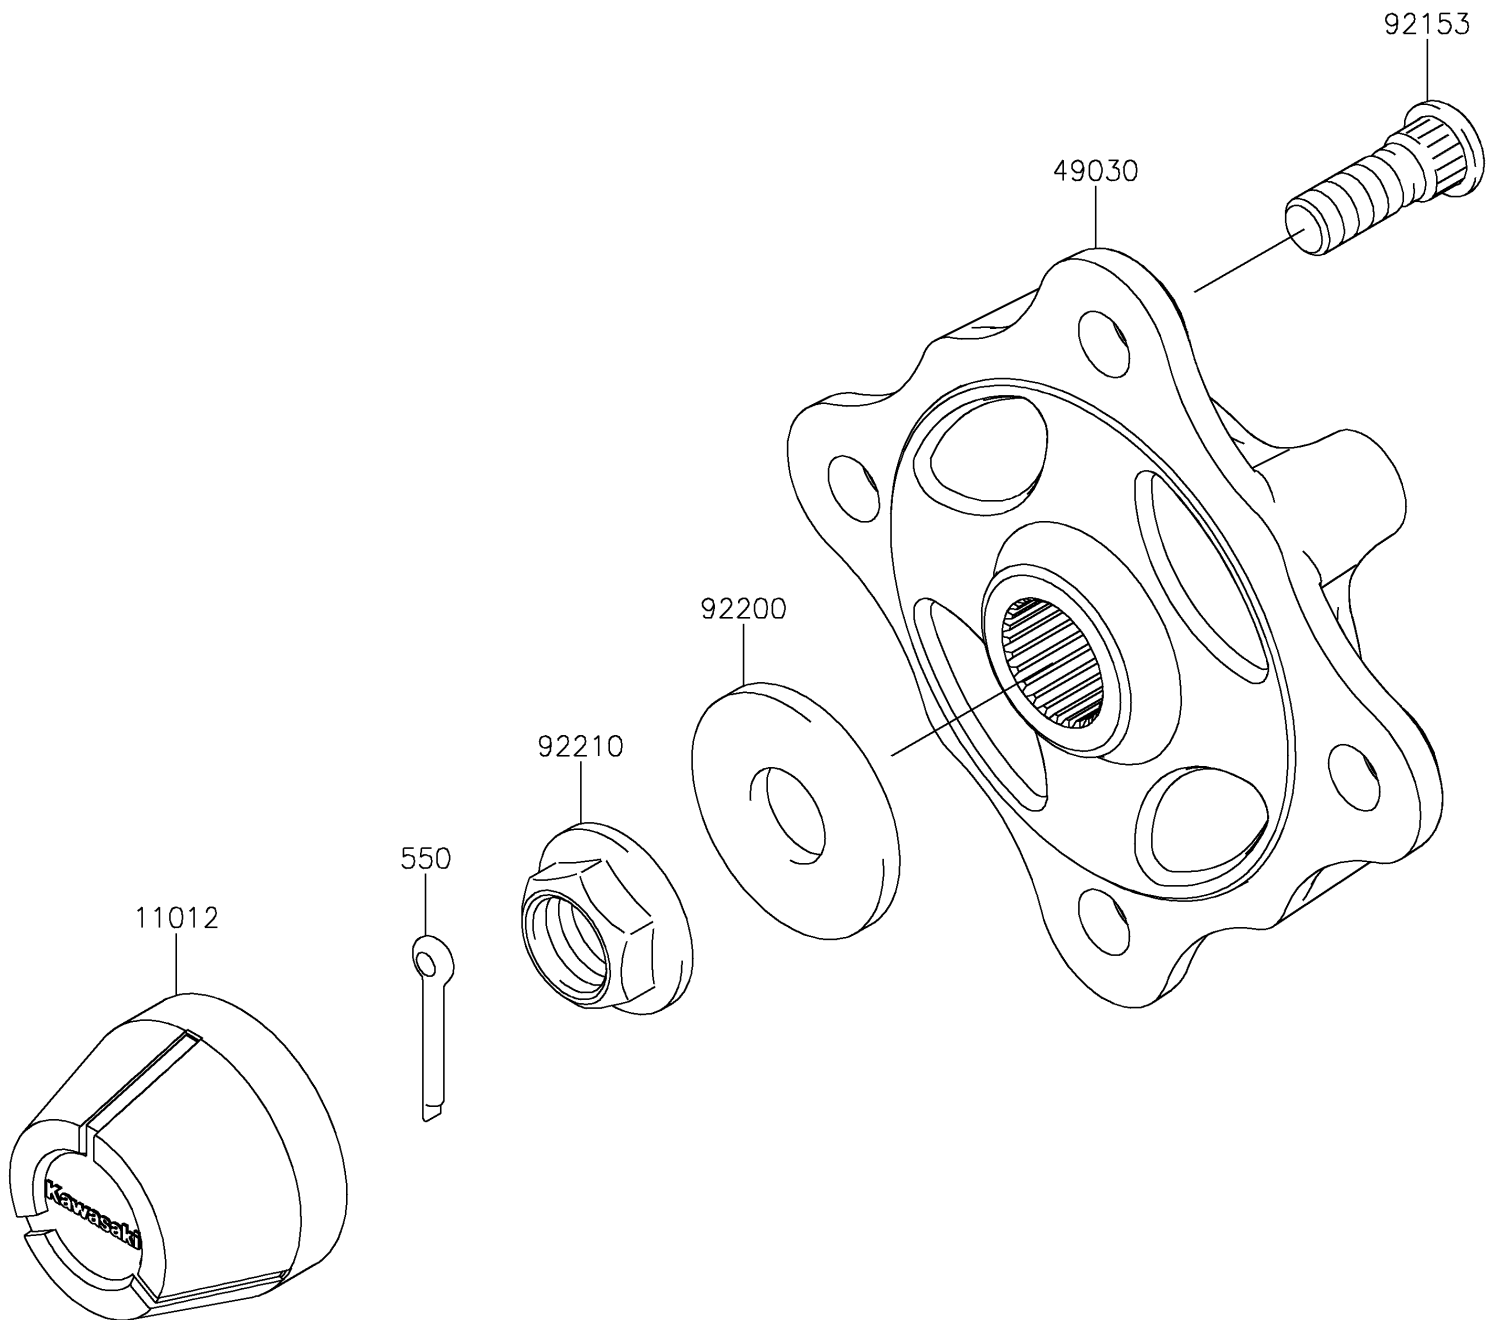

## PARTS DIAGRAM

### Front Hubs/Brakes

F2230

## PARTS LIST

### Front Hubs/Brakes

ITEM NAME	PART NUMBER	QUANTITY
CAP,WHEEL (Ref # 11012)	11012-1969	2
HUB,FR (Ref # 49030)	49030-0560	2
BOLT,12MM (Ref # 92153)	92153-1915	8
WASHER,20.3X52.0X4.5 (Ref # 92200)	92200-1739	2
NUT,FLANGED,20MM (Ref # 92210)	92210-2093	2
PIN-COTTER,4.0X30 (Ref # 550)	550AA4030	2