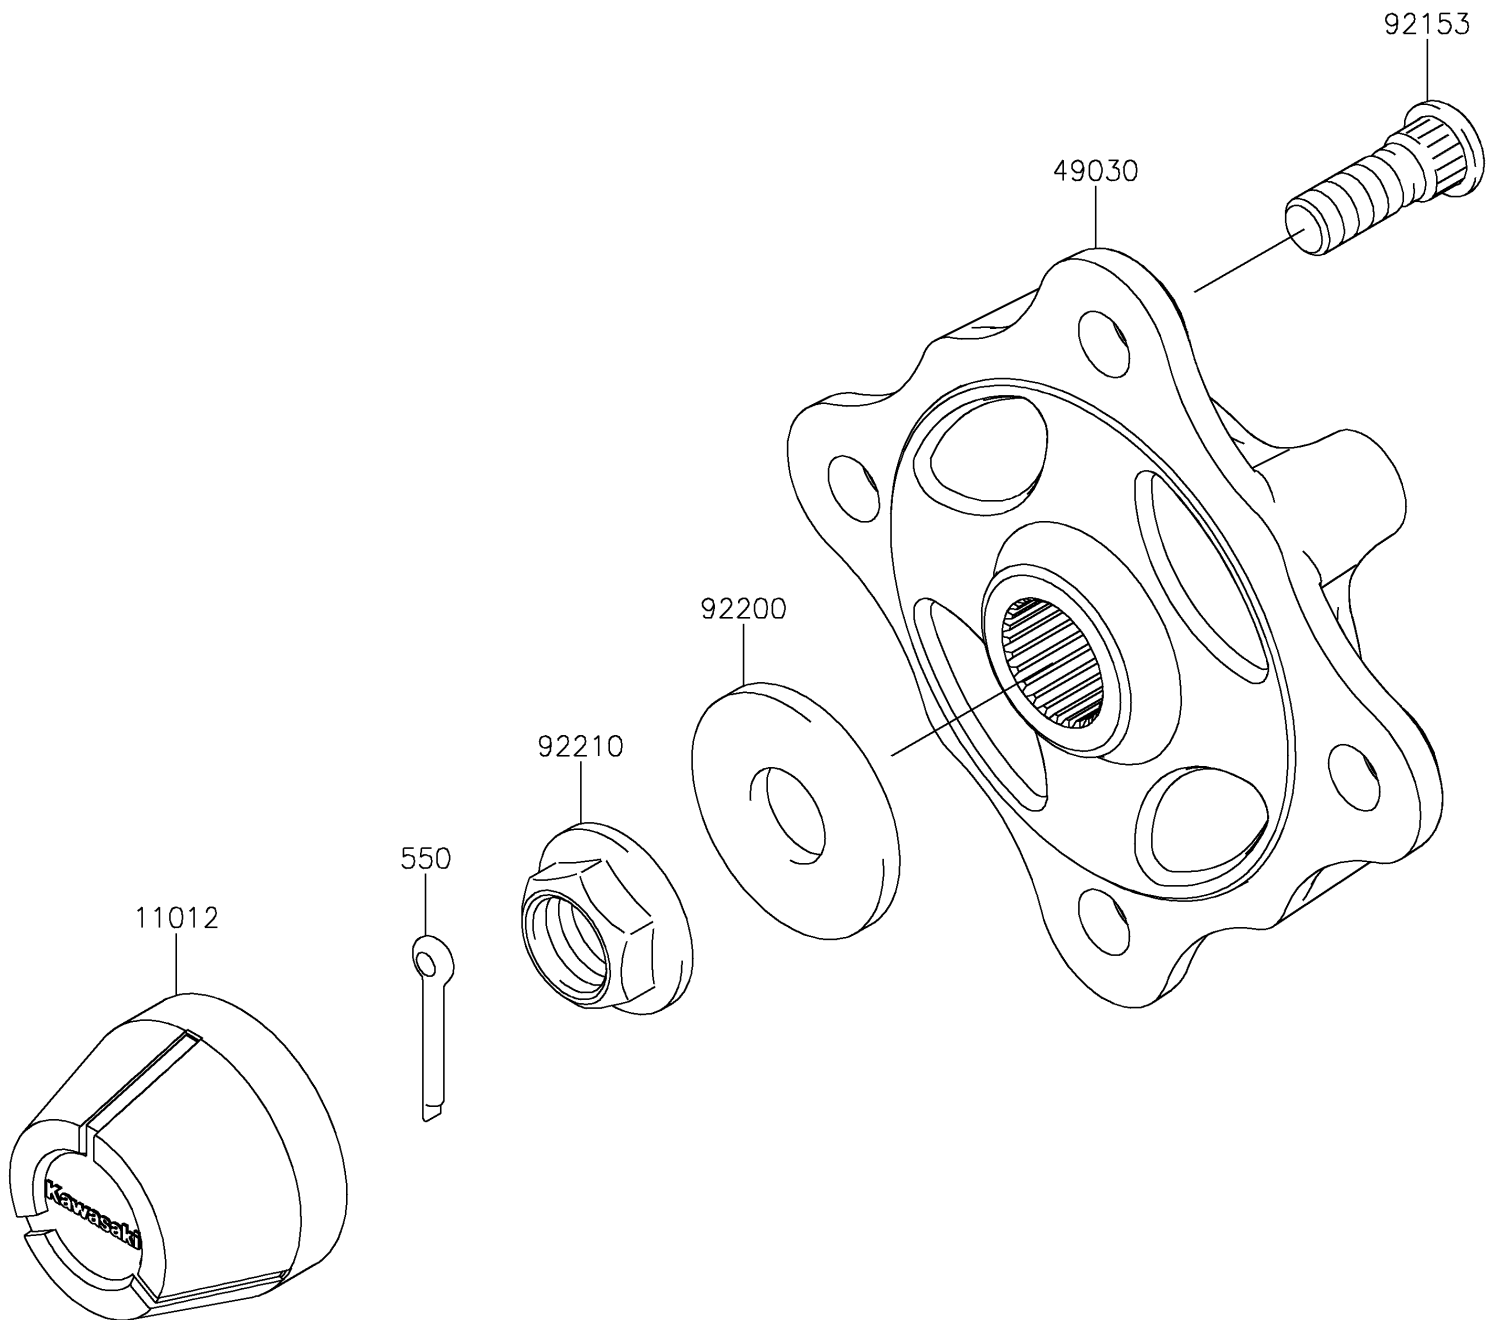

2017 TERYX[®] CAMO

PARTS DIAGRAM

Front Hubs/Brakes

F2230

2017 TERYX[®] CAMO

PARTS LIST

Front Hubs/Brakes

ITEM NAME

PART NUMBER

QUANTITY
