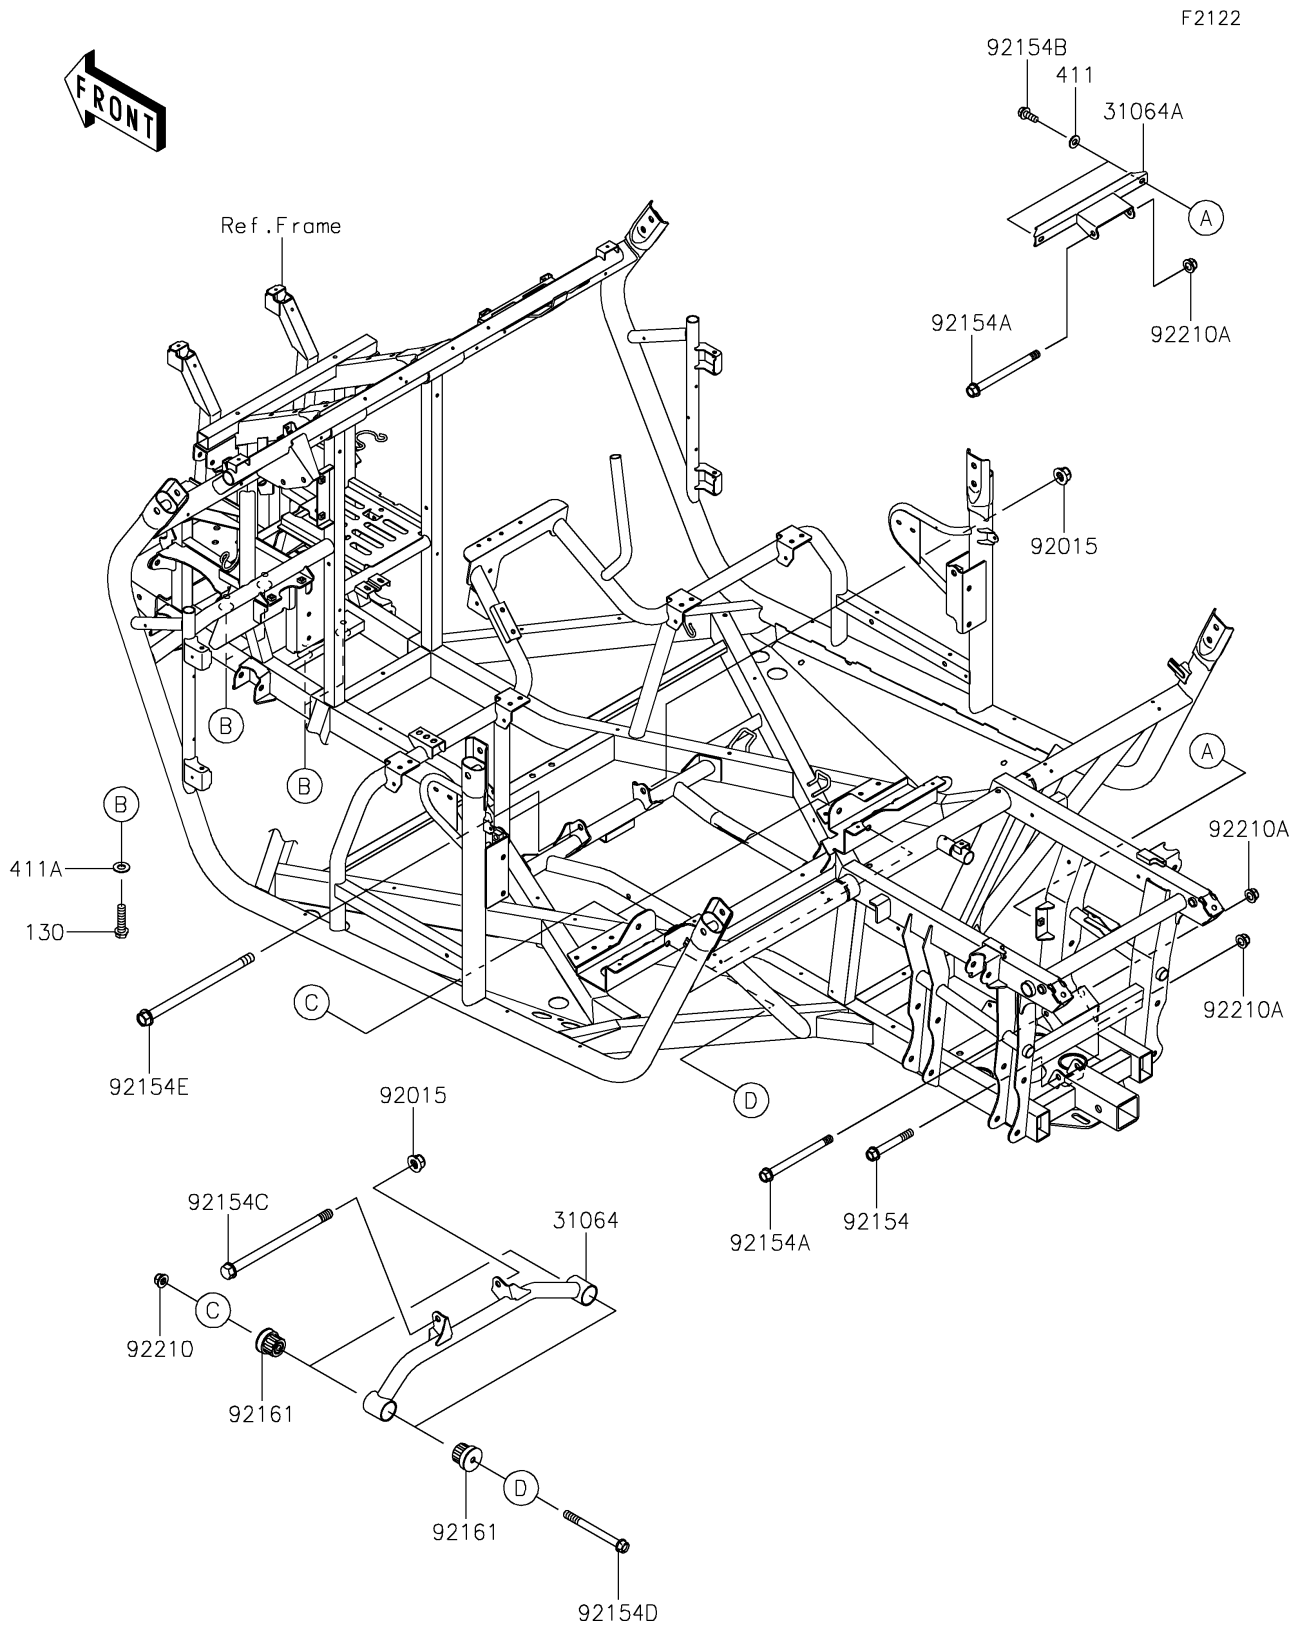

2017 TERYX® CAMO

PARTS DIAGRAM

Engine Mount

2017 TERYX[®] CAMO

PARTS LIST

Engine Mount

Kawasaki

Let the Good Times Roll[®]

ITEM NAME

PART NUMBER

QUANTITY
