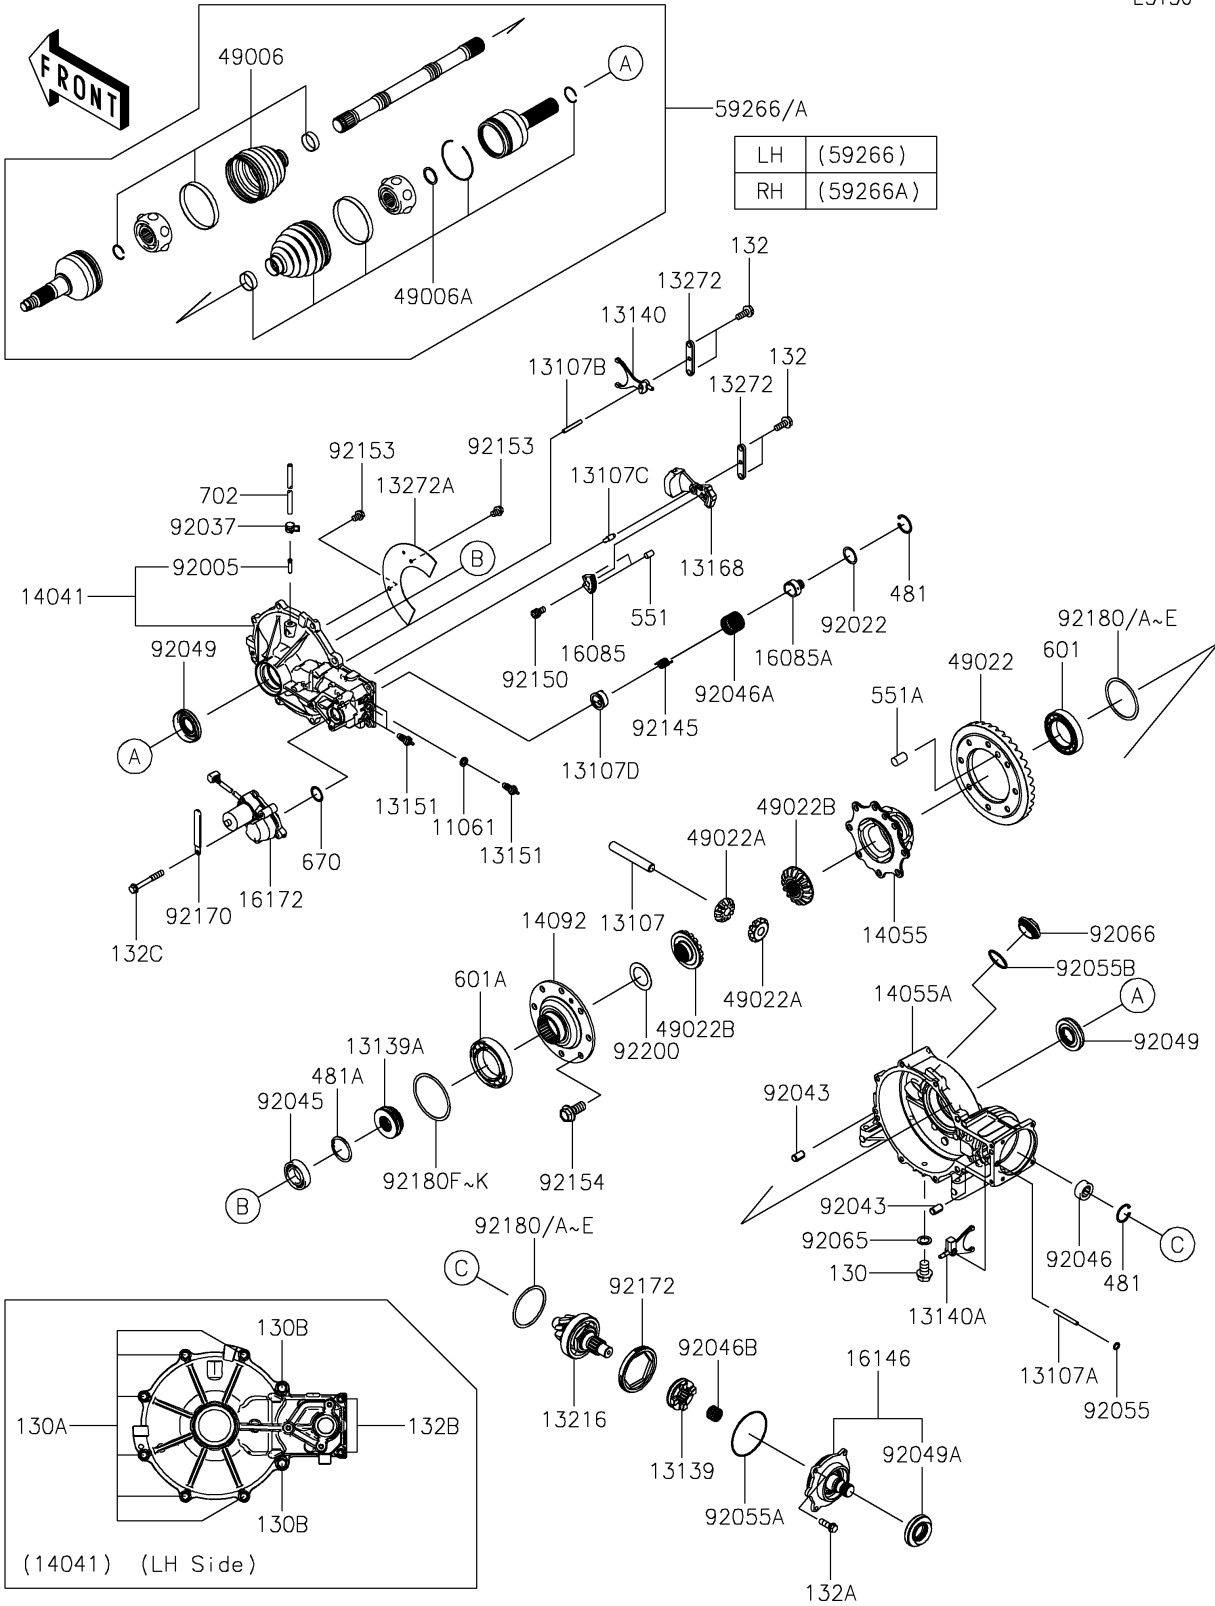

2017 TERYX® CAMO

PARTS DIAGRAM

Drive Shaft-Front

E3136

2017 TERYX[®] CAMO

PARTS LIST

Drive Shaft-Front

ITEM NAME

PART NUMBER

QUANTITY
