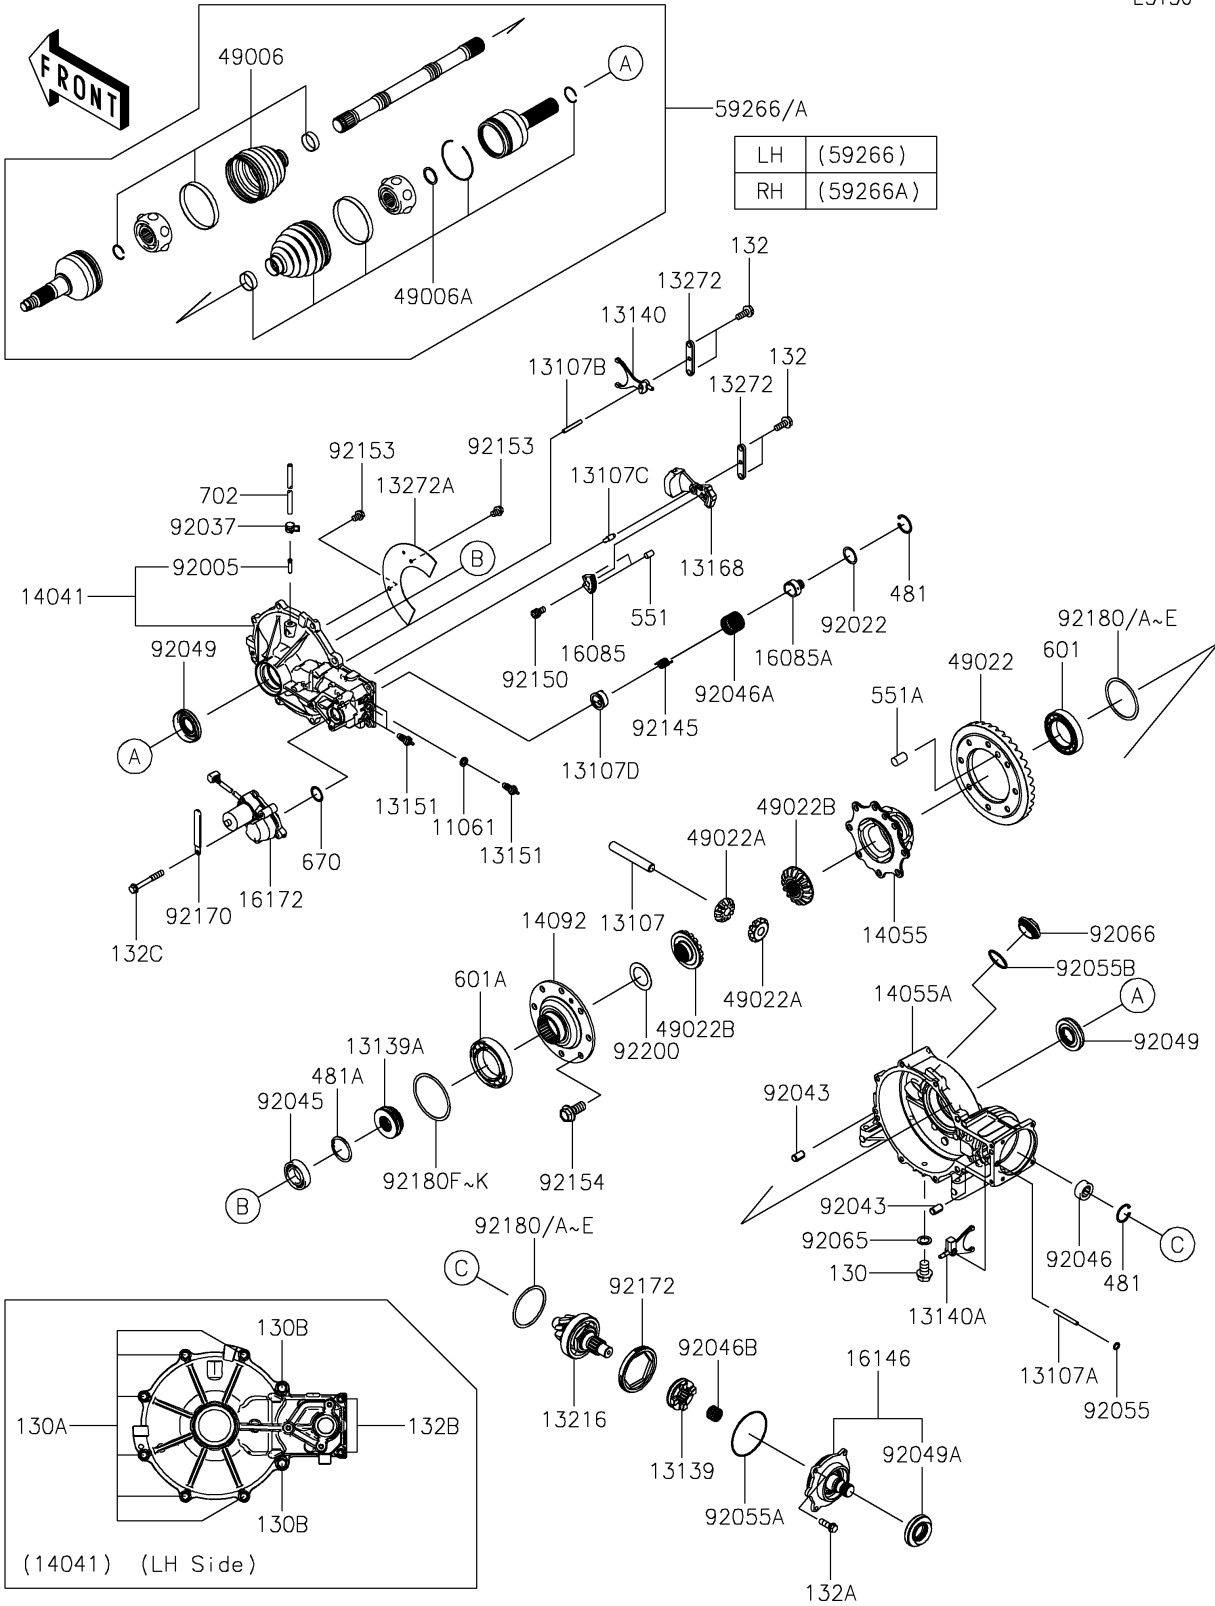

2020 TERYX® CAMO

PARTS DIAGRAM

Drive Shaft-Front

E3136

2020 TERYX[®] CAMO

PARTS LIST

Drive Shaft-Front

ITEM NAME

PART NUMBER

QUANTITY
