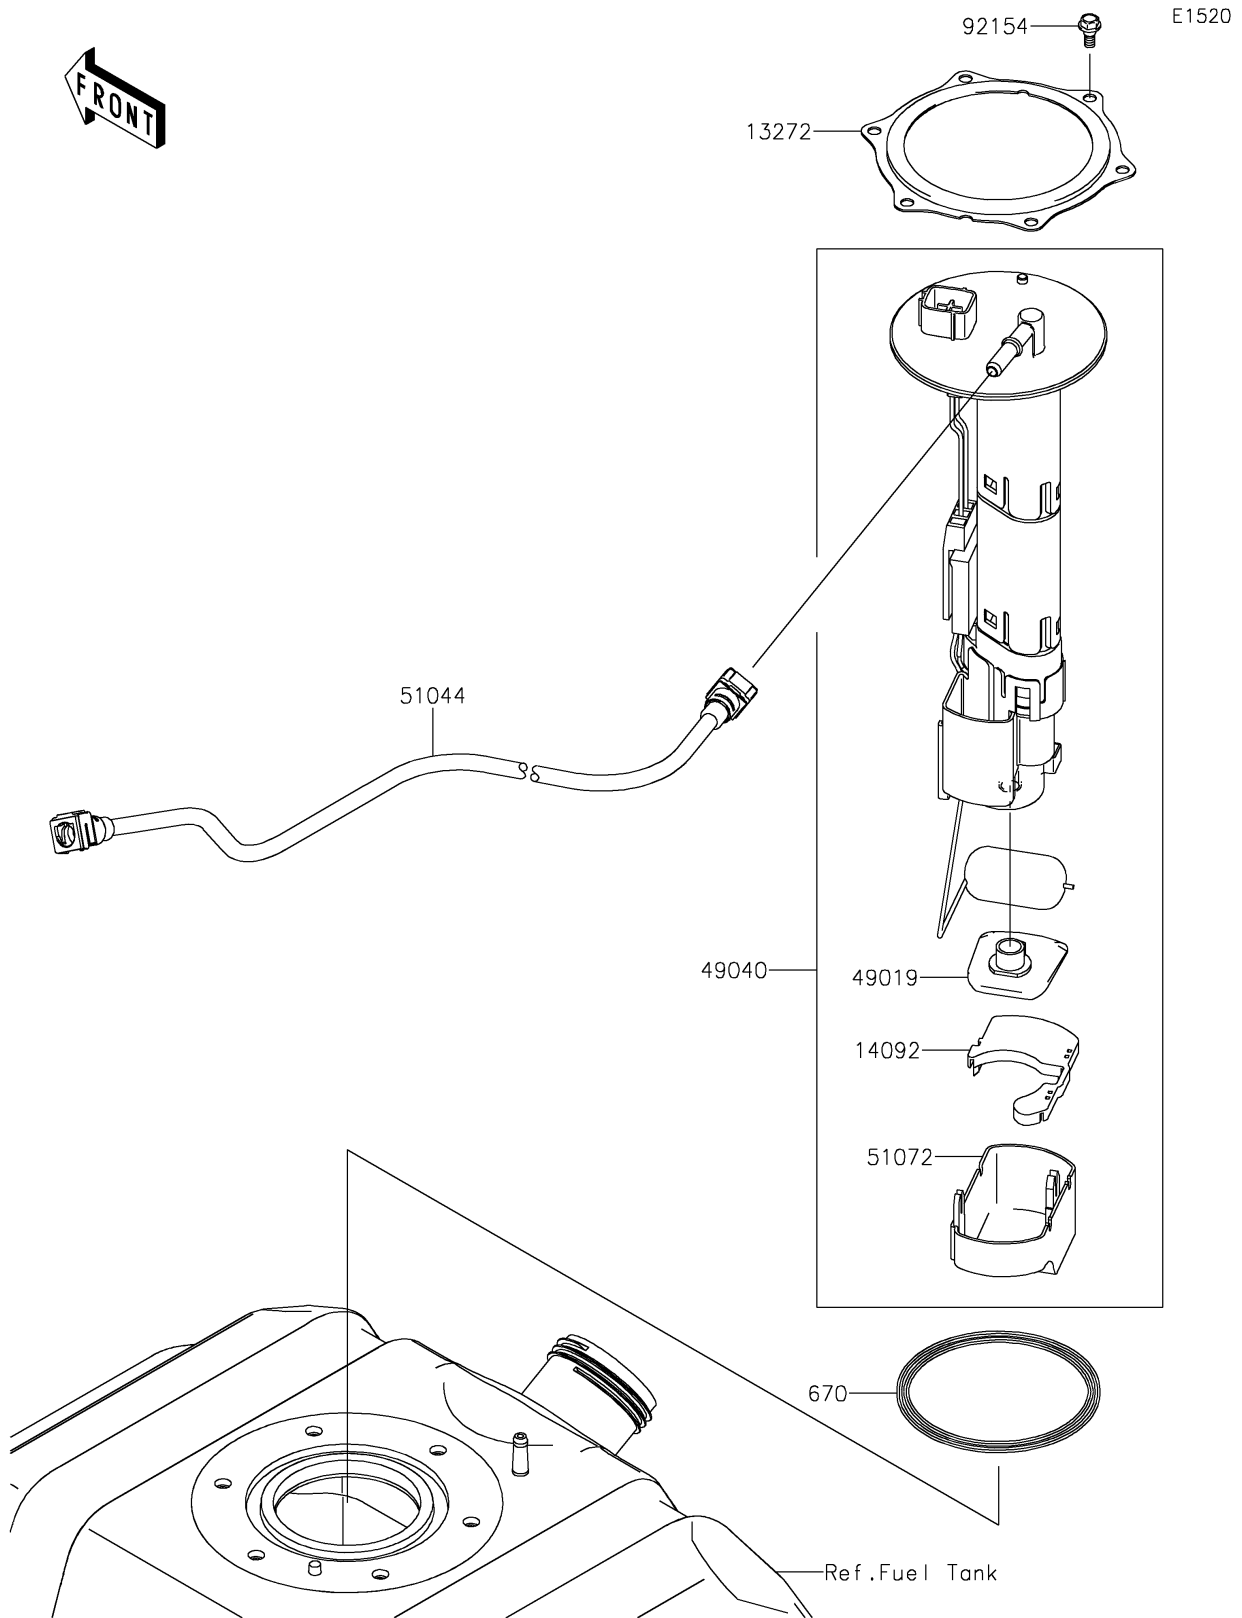

2017 TERYX® CAMO

PARTS DIAGRAM

Fuel Pump

2017 TERYX[®] CAMO

PARTS LIST

Fuel Pump

Kawasaki

Let the Good Times Roll[®]

ITEM NAME

PART NUMBER

QUANTITY
