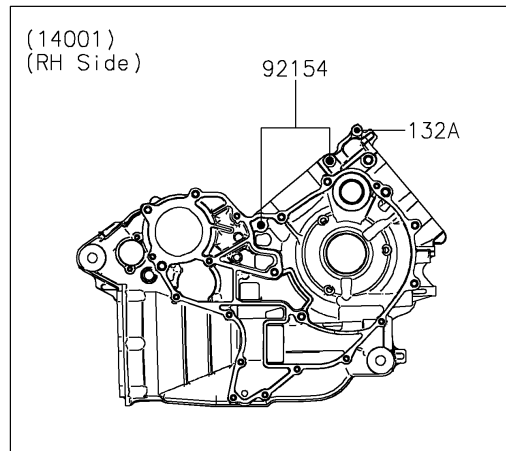

2017 TERYX® CAMO

PARTS DIAGRAM

Crankcase

E1411

2017 TERYX[®] CAMO

PARTS LIST

Crankcase

ITEM NAME

PART NUMBER

QUANTITY
