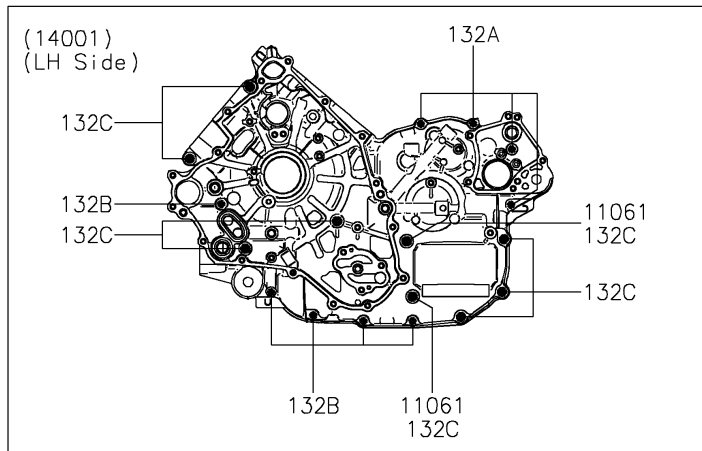

2017 TERYX® CAMO

PARTS DIAGRAM

Crankcase

E1411

2017 TERYX[®] CAMO

PARTS LIST

Crankcase

ITEM NAME

PART NUMBER

QUANTITY
