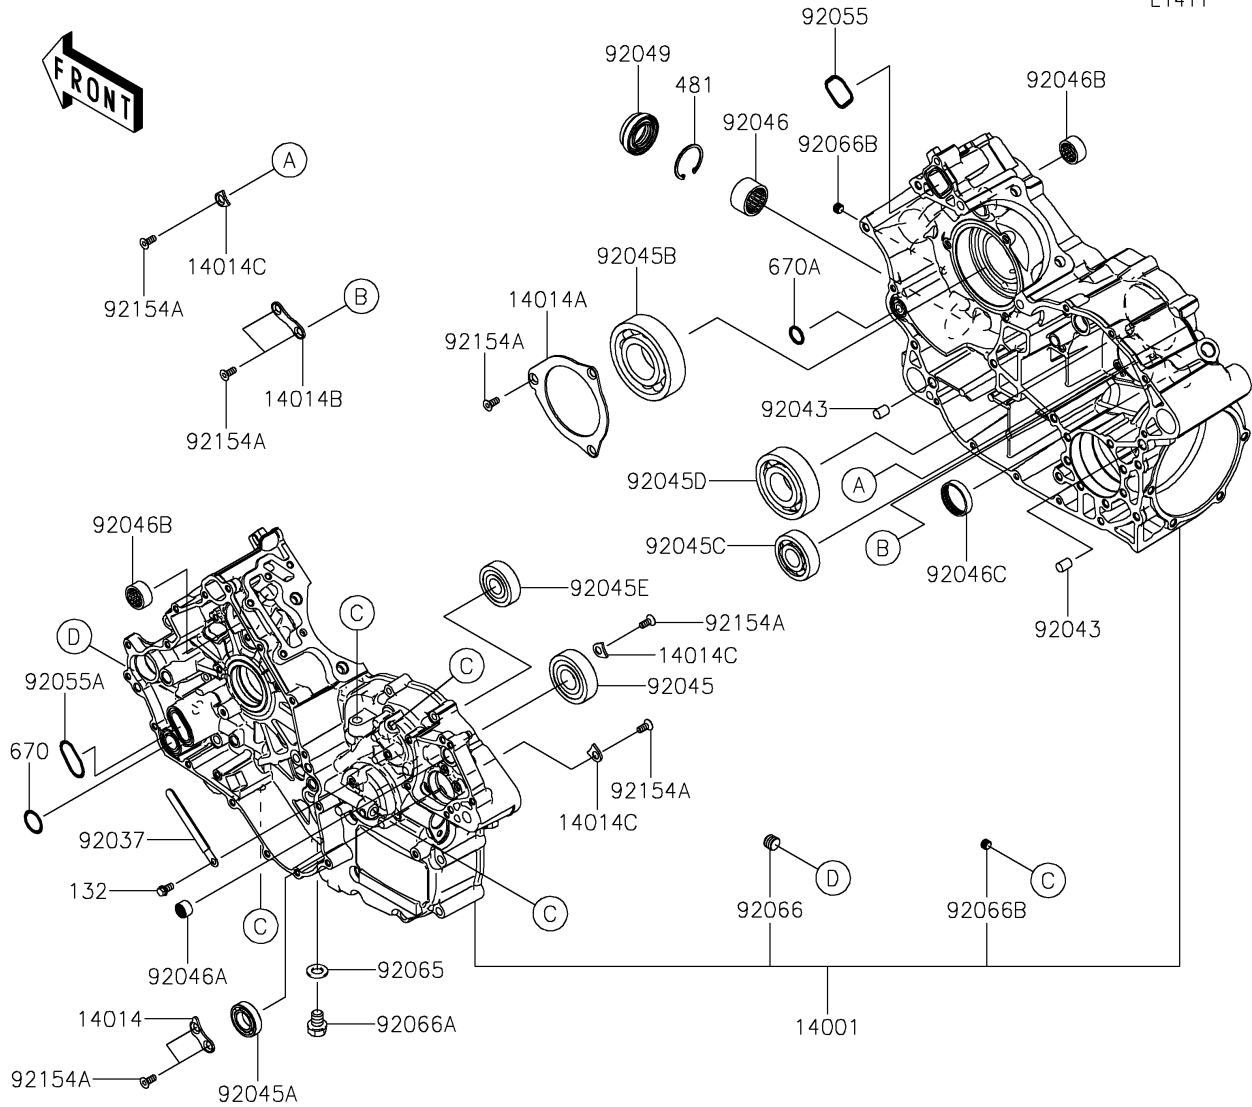

2017 TERYX® CAMO

PARTS DIAGRAM

Crankcase

E1411

2017 TERYX[®] CAMO

PARTS LIST

Crankcase

ITEM NAME

PART NUMBER

QUANTITY
