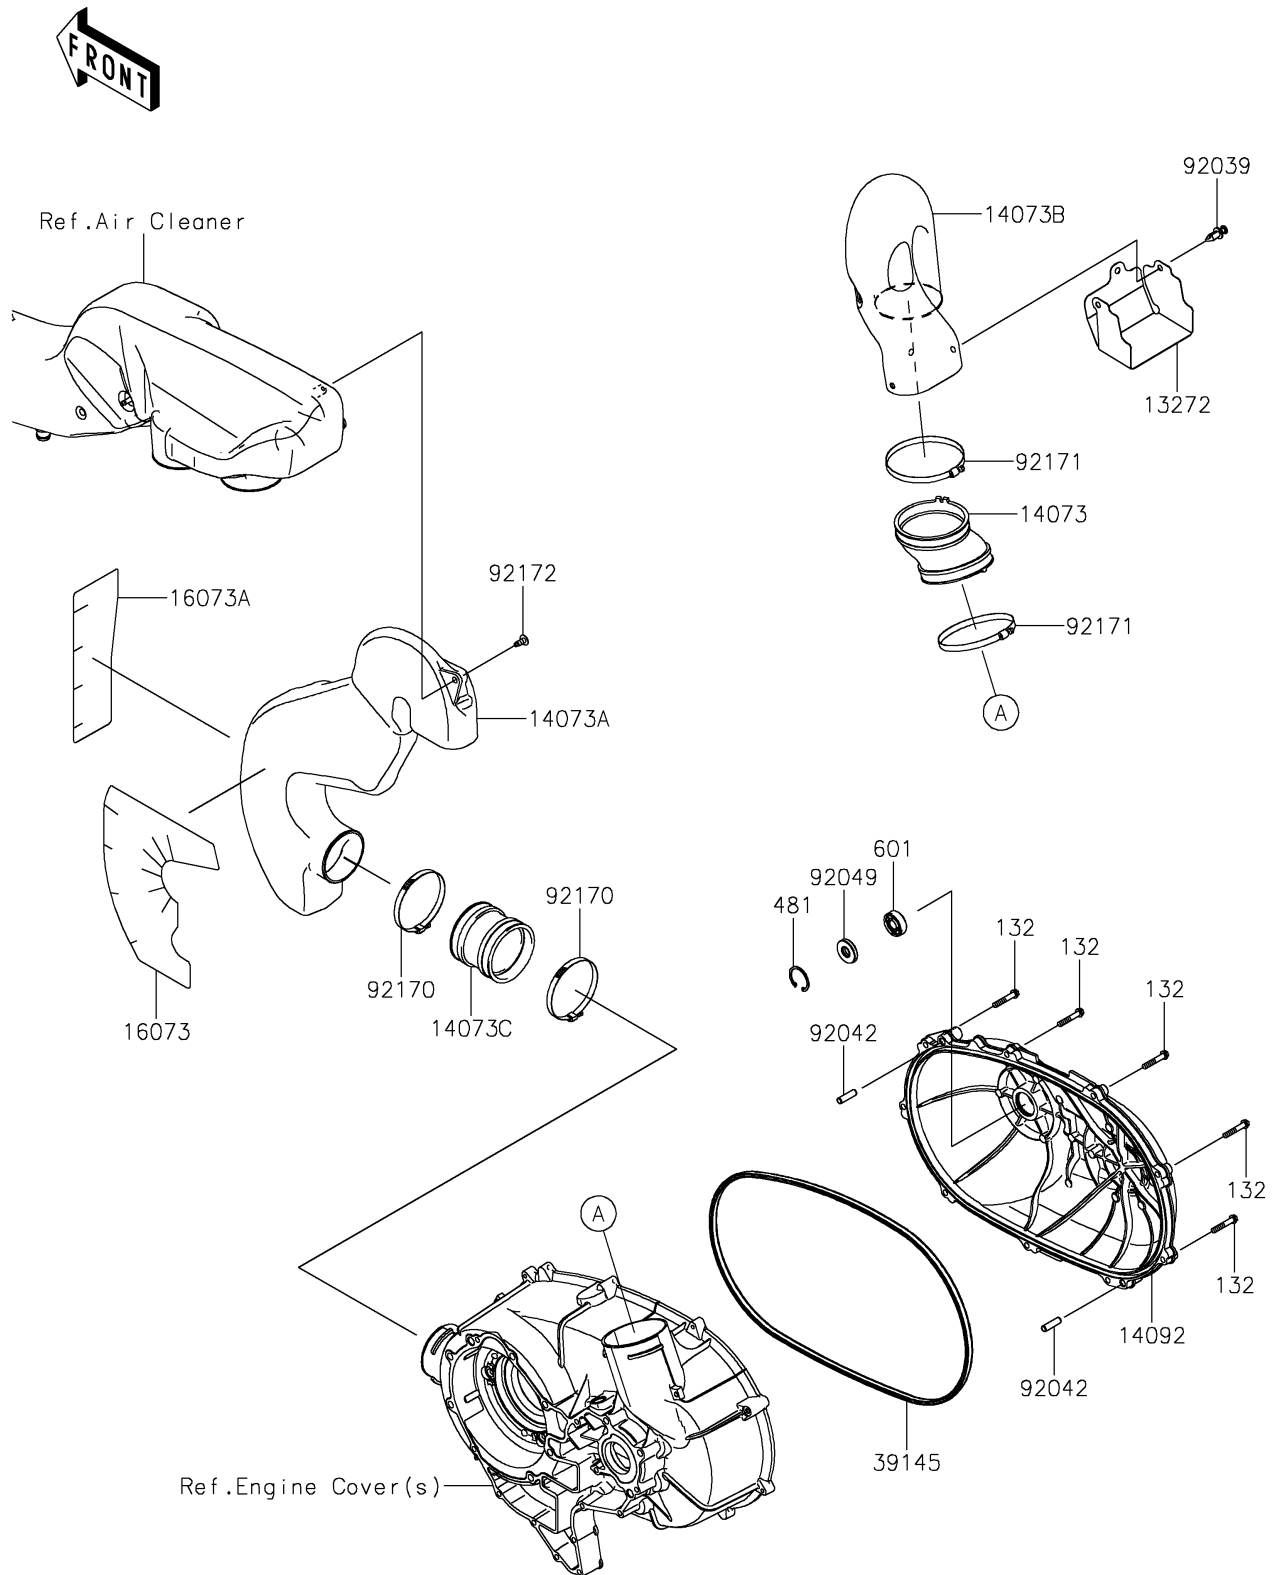

2020 TERYX® CAMO

PARTS DIAGRAM

Converter Cover

E1393

2020 TERYX[®] CAMO

PARTS LIST

Converter Cover

Kawasaki

Let the Good Times Roll[®]

ITEM NAME

PART NUMBER

QUANTITY
