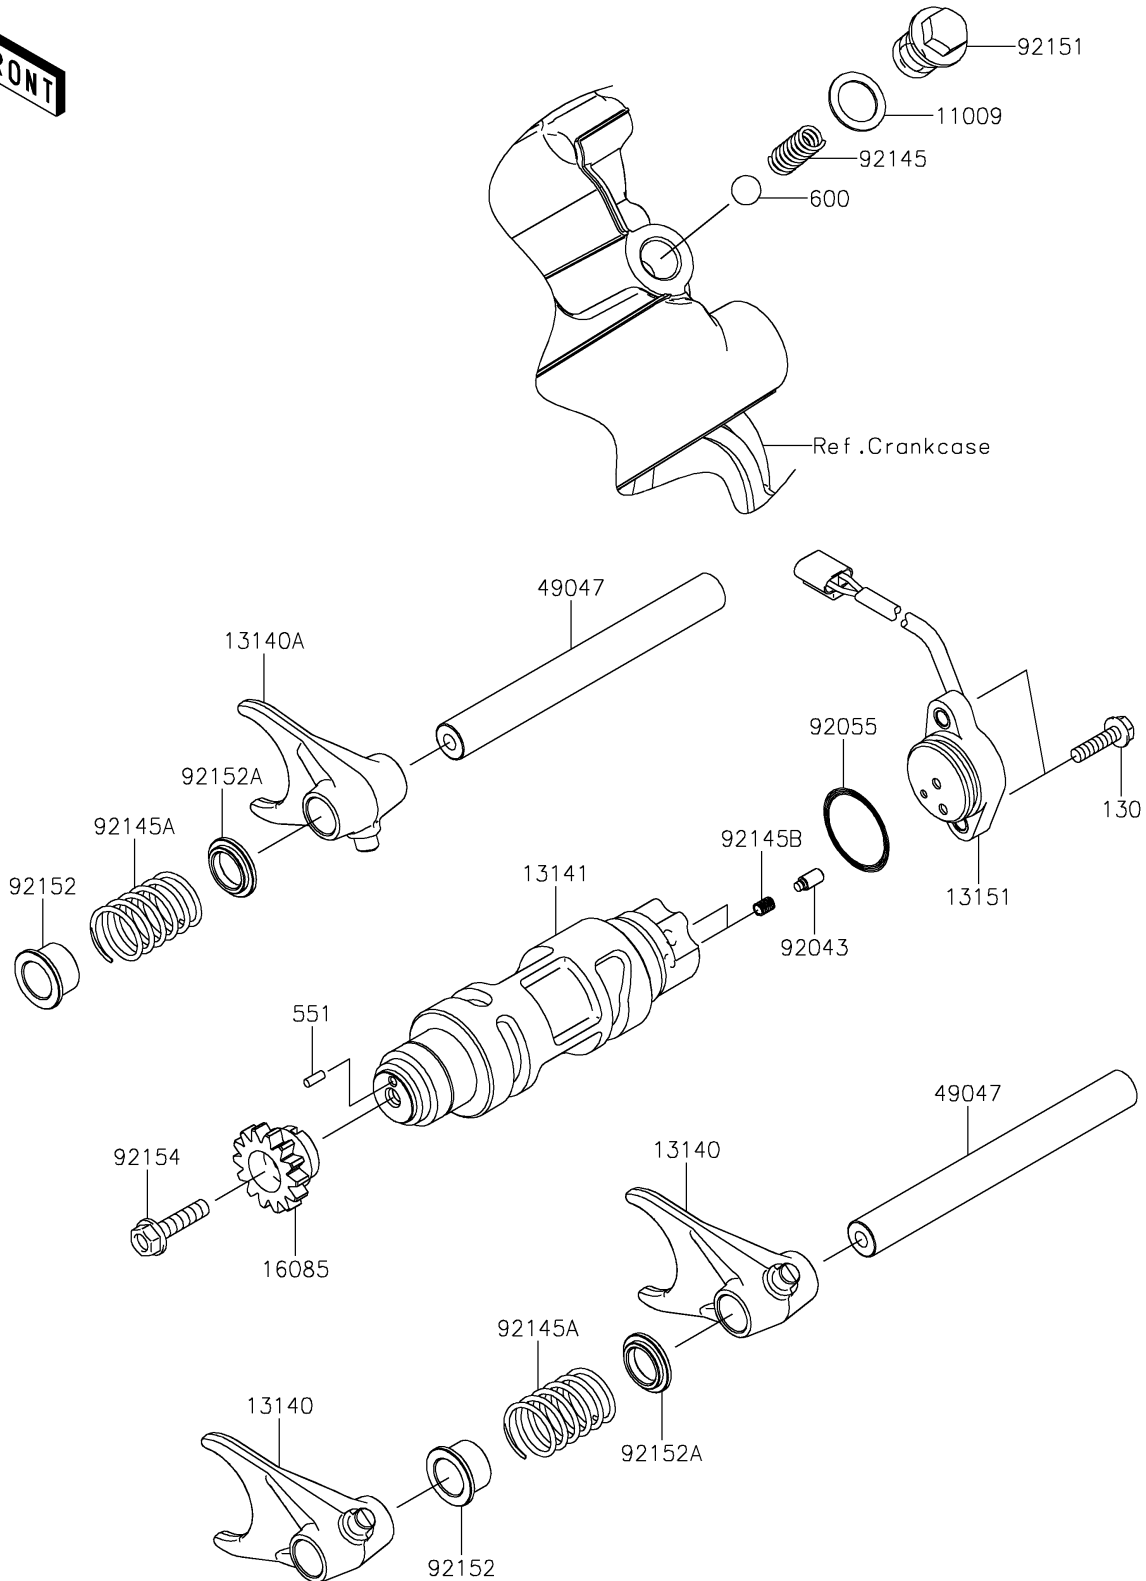

2020 TERYX® CAMO

PARTS DIAGRAM

Gear Change Drum/Shift Fork(s)

E1362

2020 TERYX® CAMO

PARTS LIST

Gear Change Drum/Shift Fork(s)

ITEM NAME

PART NUMBER

QUANTITY
