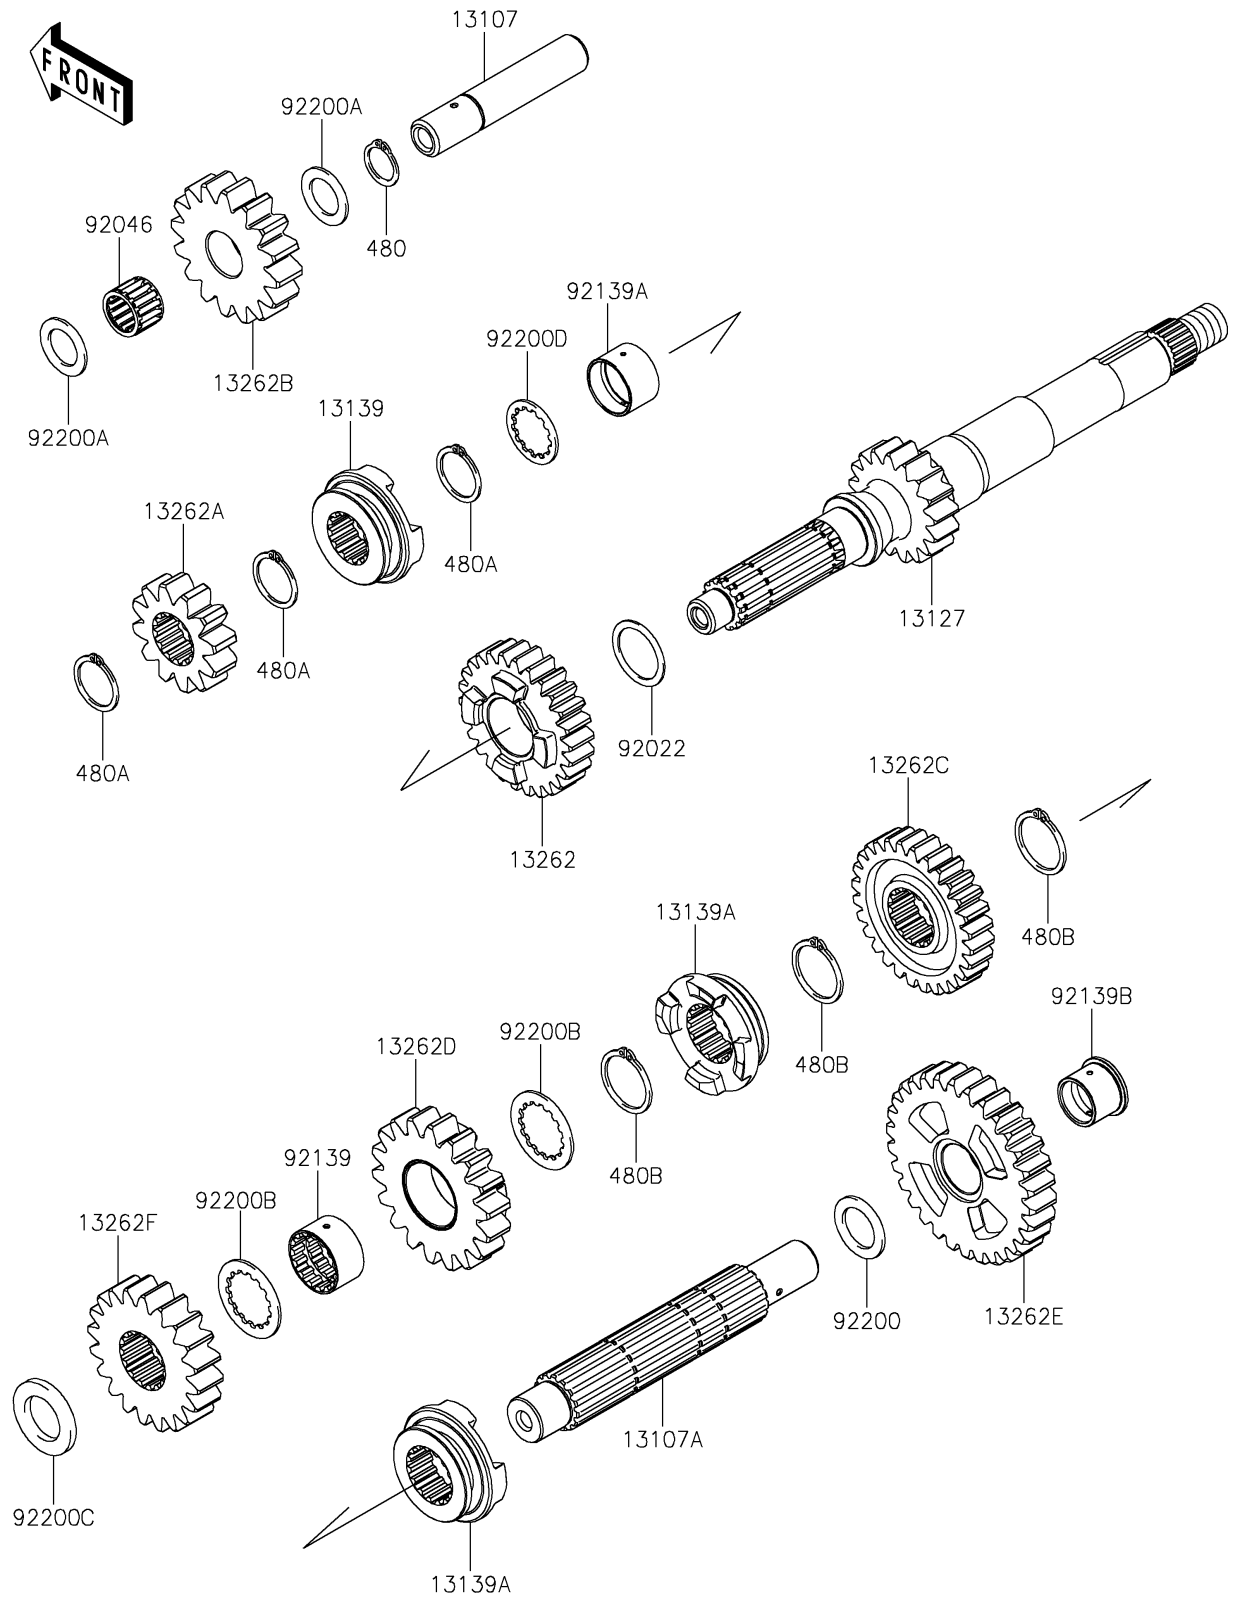

2017 TERYX® CAMO

PARTS DIAGRAM

Transmission

E1361

2017 TERYX[®] CAMO

PARTS LIST

Transmission

Kawasaki

Let the Good Times Roll[®]

ITEM NAME

PART NUMBER

QUANTITY
