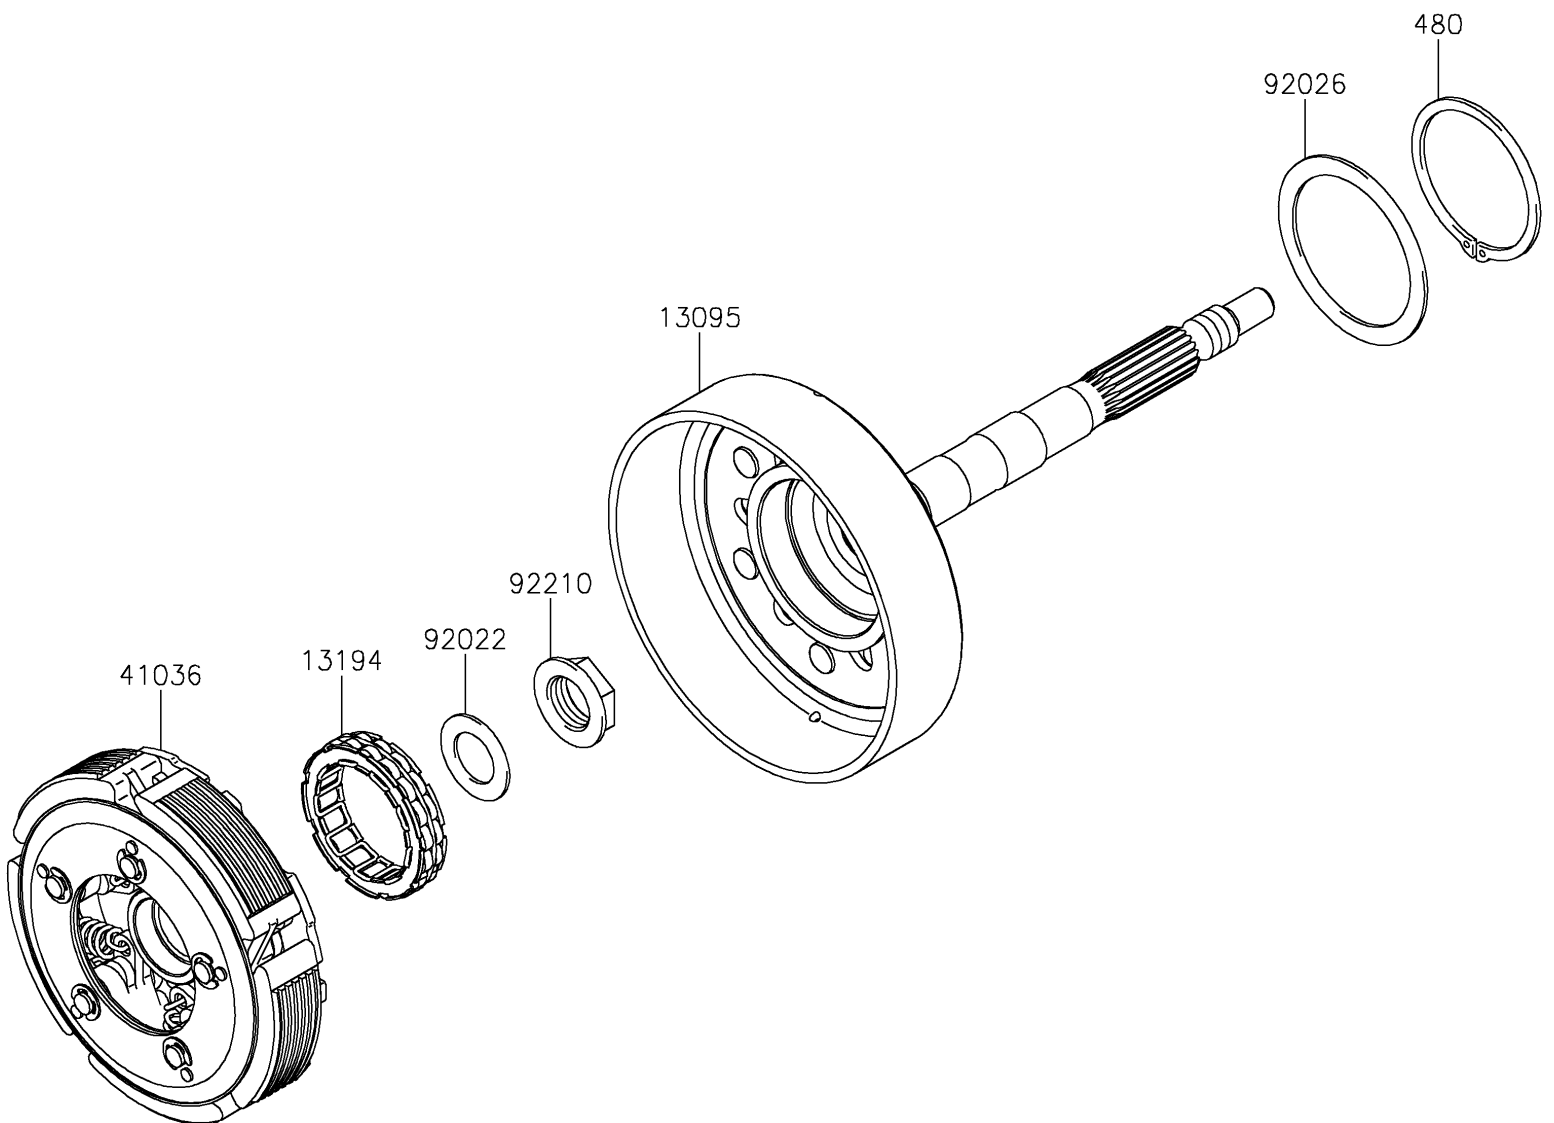

2017 TERYX[®] CAMO

PARTS DIAGRAM

Clutch

E1350

2017 TERYX[®] CAMO

PARTS LIST

Clutch

ITEM NAME

PART NUMBER

QUANTITY
