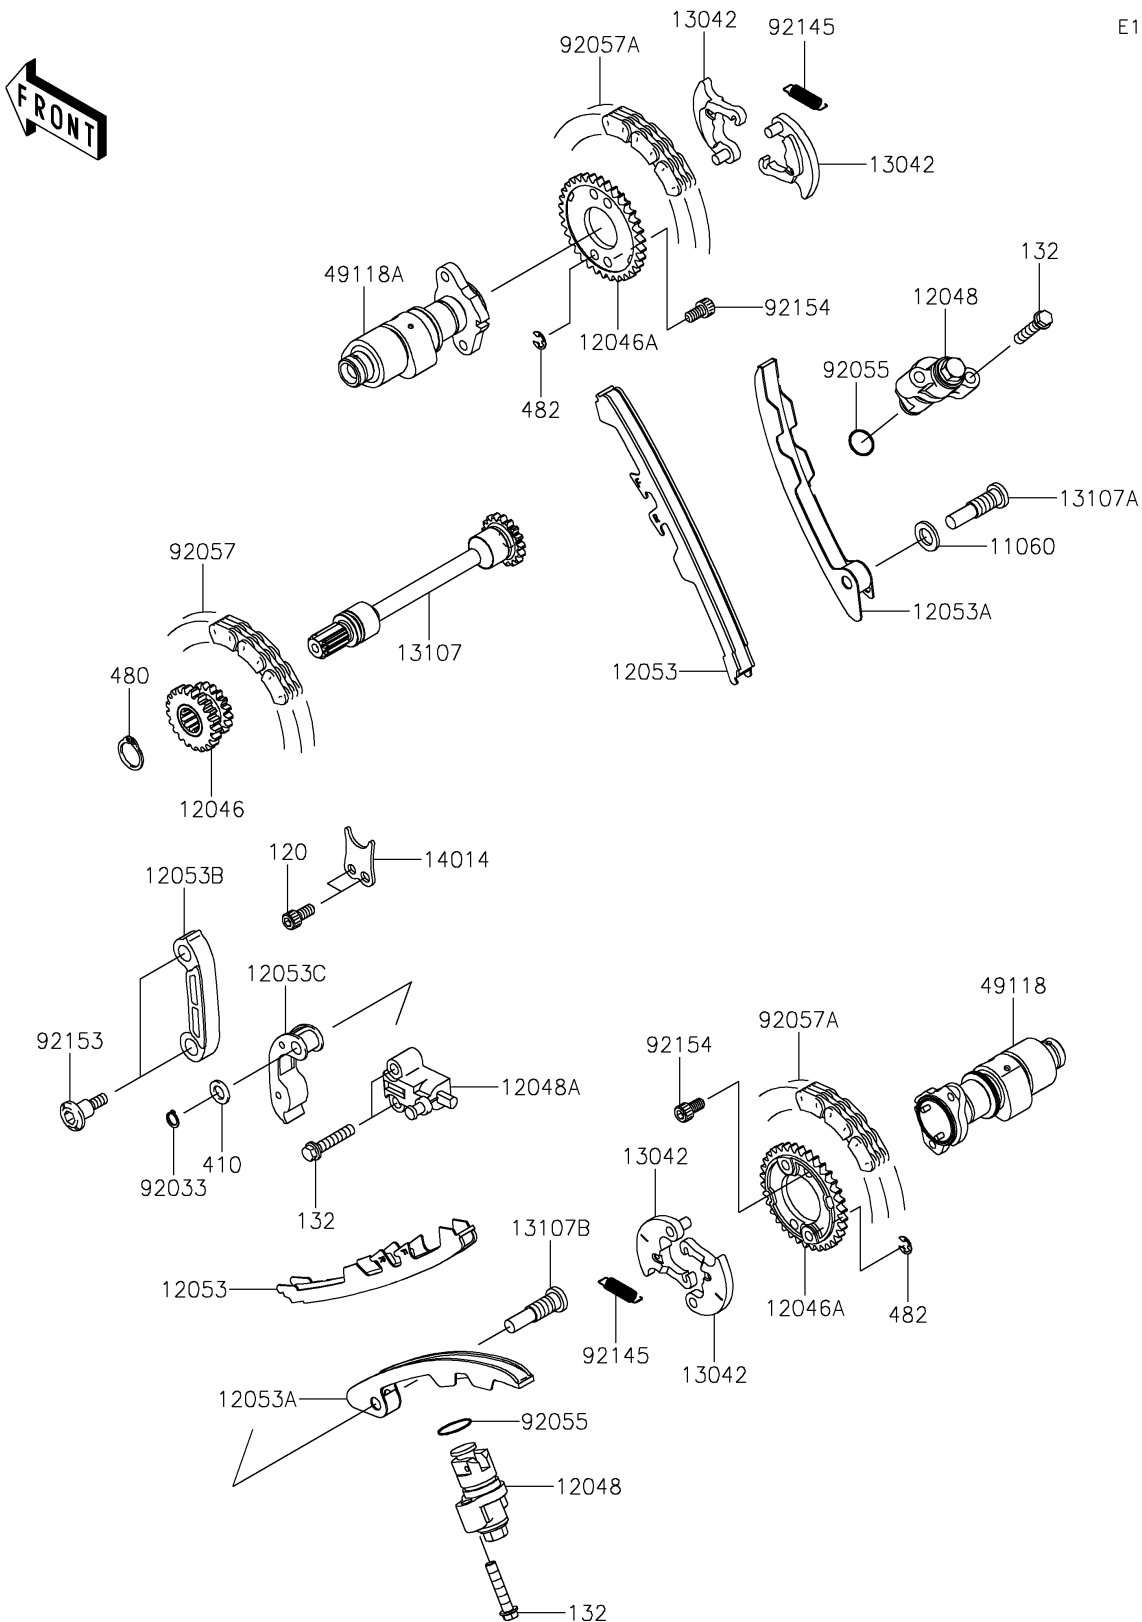

2017 TERYX® CAMO

PARTS DIAGRAM

Camshaft(s)/Tensioner

E1230

2017 TERYX[®] CAMO

PARTS LIST

Camshaft(s)/Tensioner

Kawasaki

Let the Good Times Roll[®]

ITEM NAME

PART NUMBER

QUANTITY
