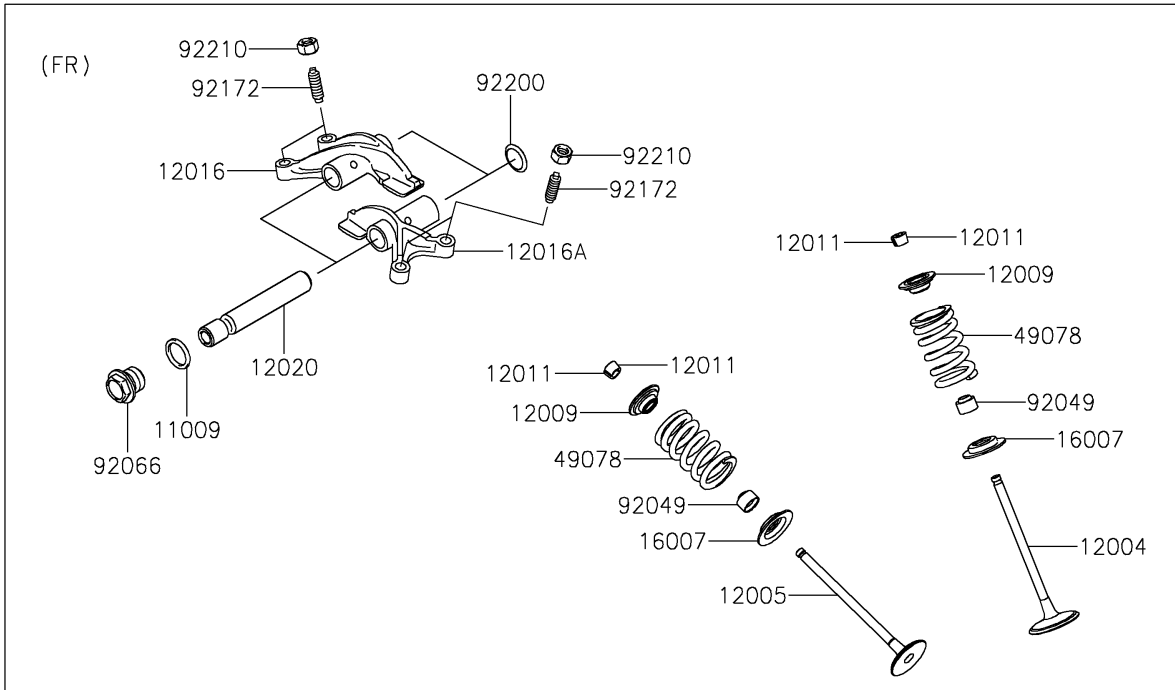

2020 TERYX® CAMO

PARTS DIAGRAM

Valve(s)

E1210

2020 TERYX[®] CAMO

PARTS LIST

Valve(s)

ITEM NAME

PART NUMBER

QUANTITY
