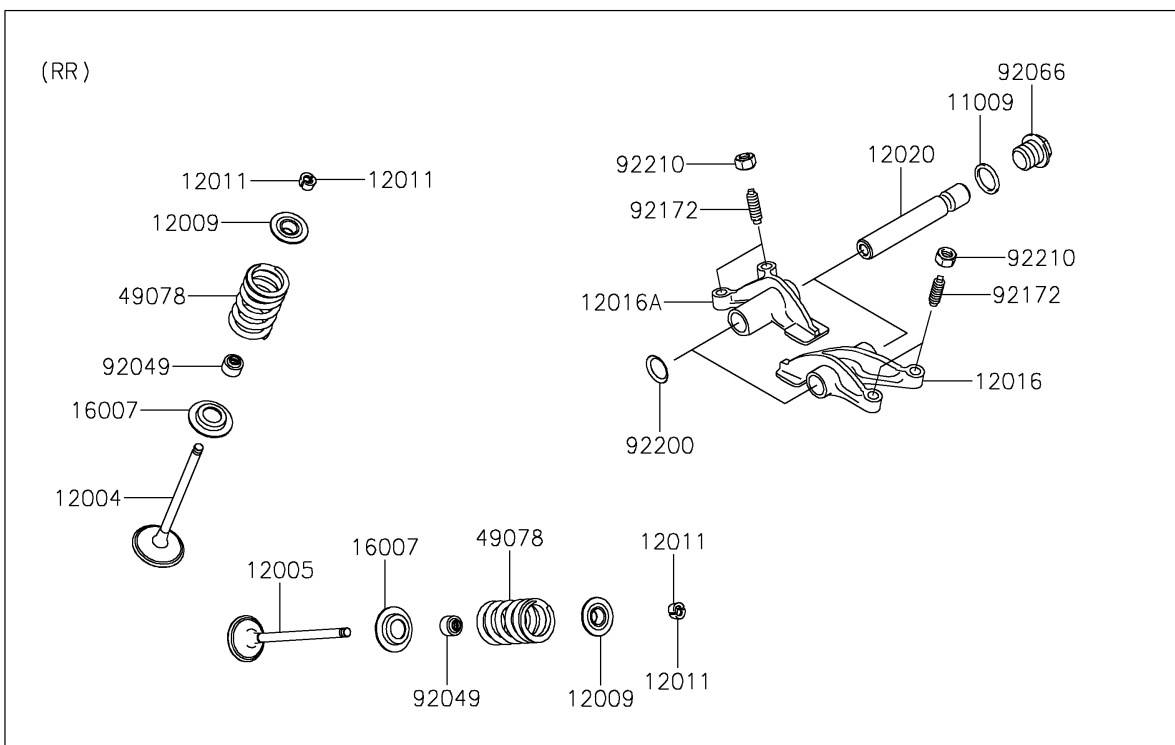

2020 TERYX® CAMO

PARTS DIAGRAM

Valve(s)

E1210

2020 TERYX[®] CAMO

PARTS LIST

Valve(s)

ITEM NAME

PART NUMBER

QUANTITY
