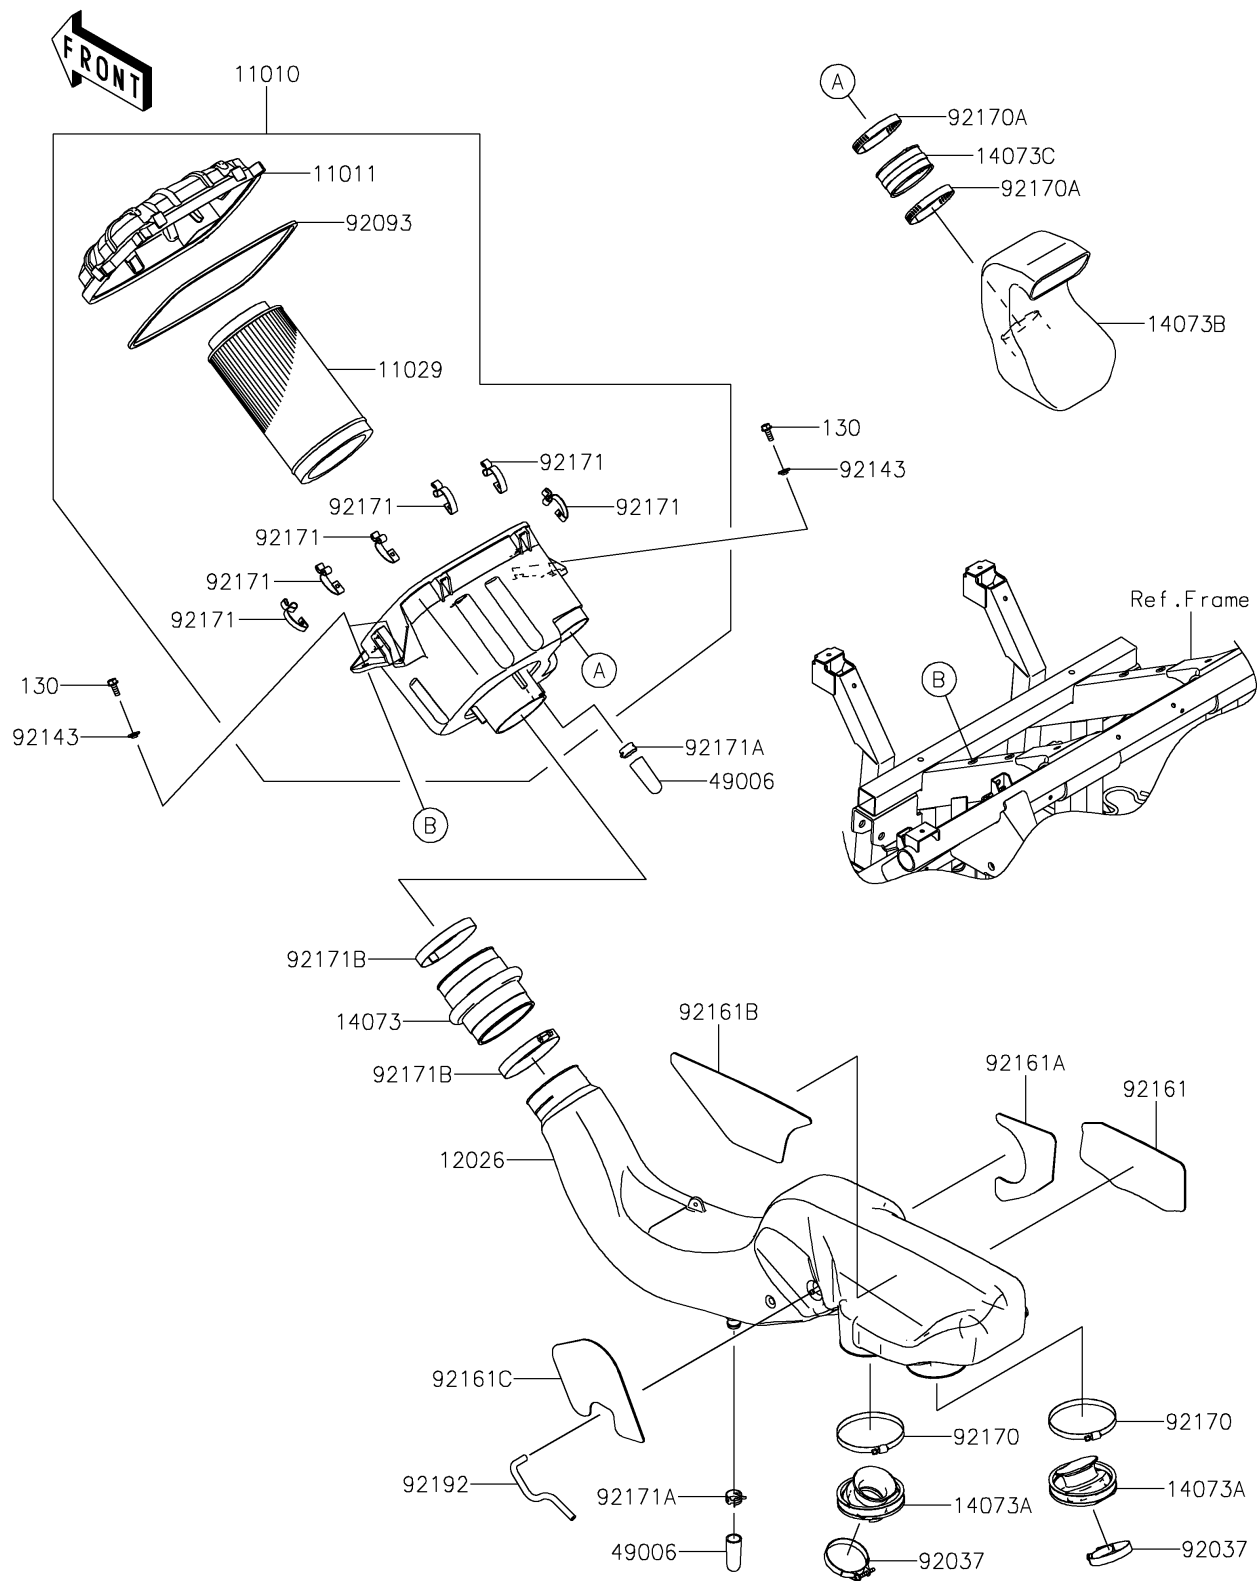

## PARTS DIAGRAM

### Air Cleaner

E1130

## PARTS LIST

### Air Cleaner

ITEM NAME	PART NUMBER	QUANTITY
FILTER-ASSY-AIR (Ref # 11010)	11010-1873	1
CASE-AIR FILTER (Ref # 11011)	11011-0784	1
ELEMENT-ASSY-AIR FILTER (Ref # 11029)	11029-0740	1
CHAMBER (Ref # 12026)	12026-0016	1
DUCT,JOINT,A/C SIDE (Ref # 14073)	14073-0757	1
DUCT,THROTTLE-CHAMBER (Ref # 14073A)	14073-0758	2
DUCT,INTAKE (Ref # 14073B)	14073-0767	1
DUCT,JOINT (Ref # 14073C)	14073-1775	1
BOOT (Ref # 49006)	49006-1351	2
CLAMP (Ref # 92037)	92037-1523	2
SEAL (Ref # 92093)	92093-0585	1
COLLAR (Ref # 92143)	92143-1087	4
DAMPER,CHAMBER,RH,RR (Ref # 92161)	92161-1518	1
DAMPER,CHAMBER,RH,FR (Ref # 92161A)	92161-1519	1
DAMPER,CHAMBER,LH,RR (Ref # 92161B)	92161-1520	1
DAMPER,CHAMBER,LH,FR (Ref # 92161C)	92161-1521	1
CLAMP (Ref # 92170)	92170-1676	2
CLAMP (Ref # 92170A)	92170-1764	2
CLAMP (Ref # 92171)	92171-0225	6
CLAMP (Ref # 92171A)	92171-1277	2
CLAMP (Ref # 92171B)	92171-3716	2
TUBE,4X8X143 (Ref # 92192)	92192-1230	1
BOLT-FLANGED,6X16 (Ref # 130)	130AA0616	4