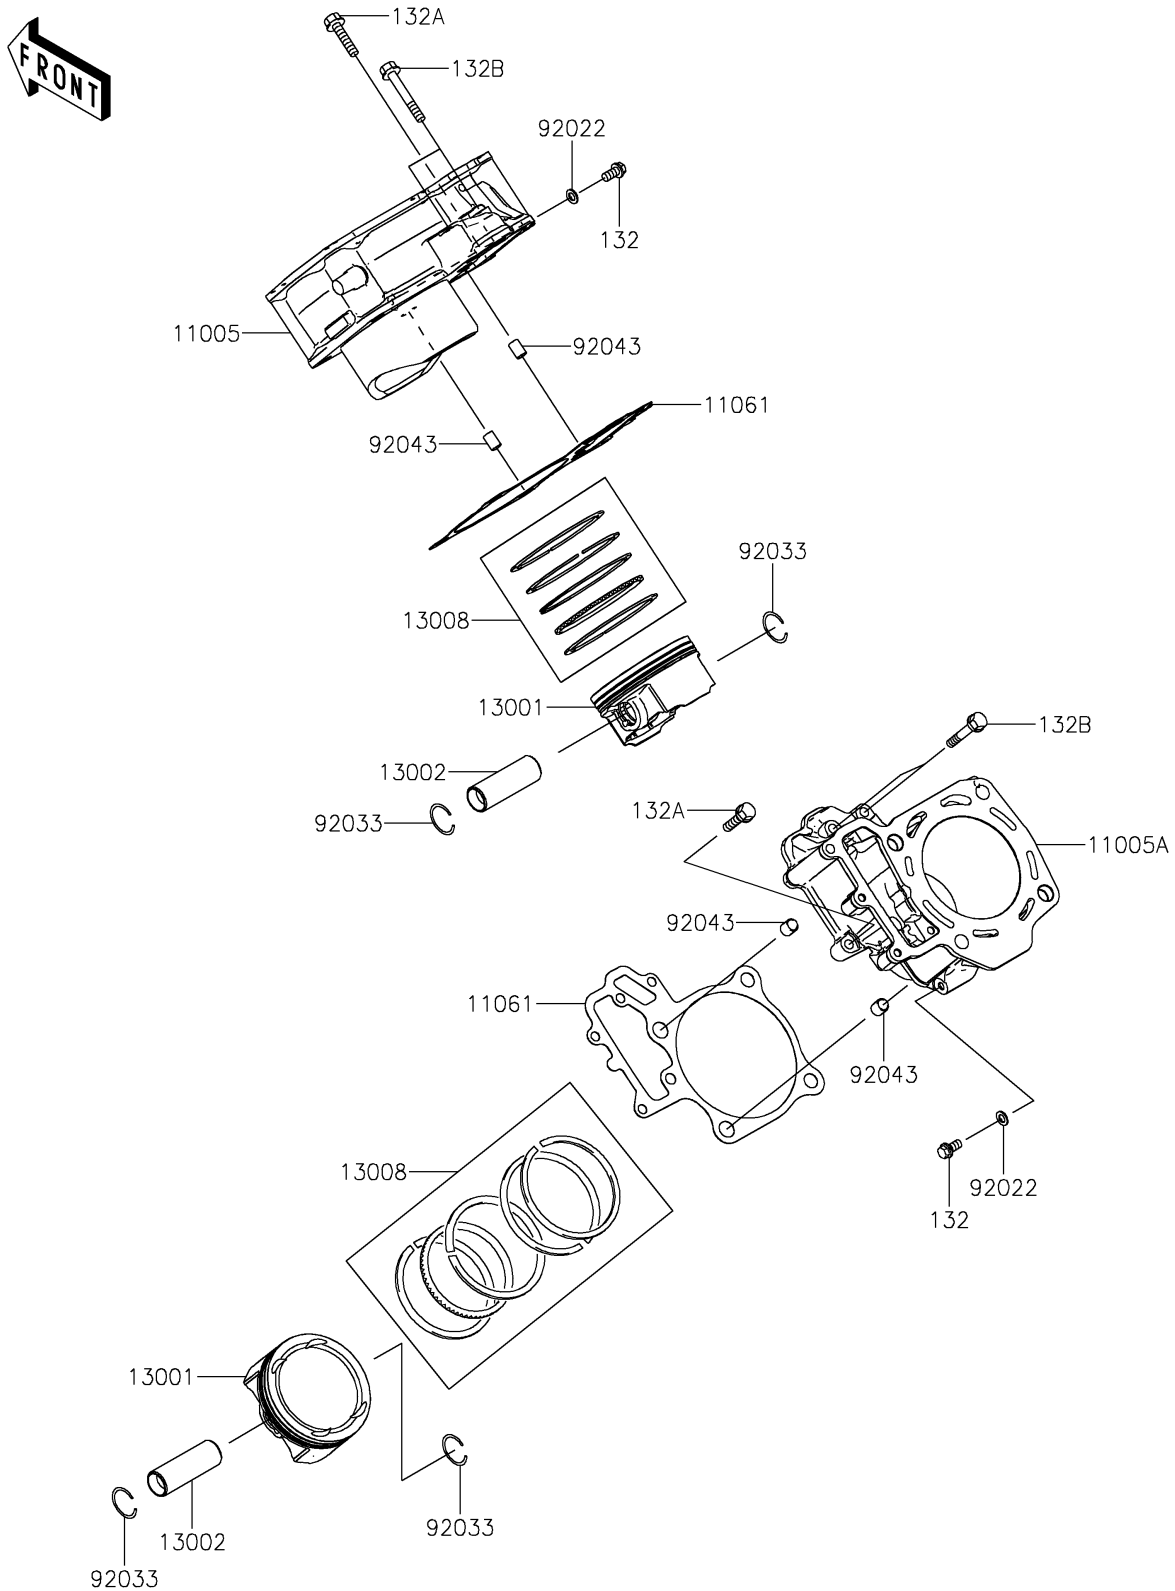

2017 TERYX® CAMO

PARTS DIAGRAM

Cylinder/Piston(s)

E1120

2017 TERYX[®] CAMO

PARTS LIST

Cylinder/Piston(s)

ITEM NAME

PART NUMBER

QUANTITY
