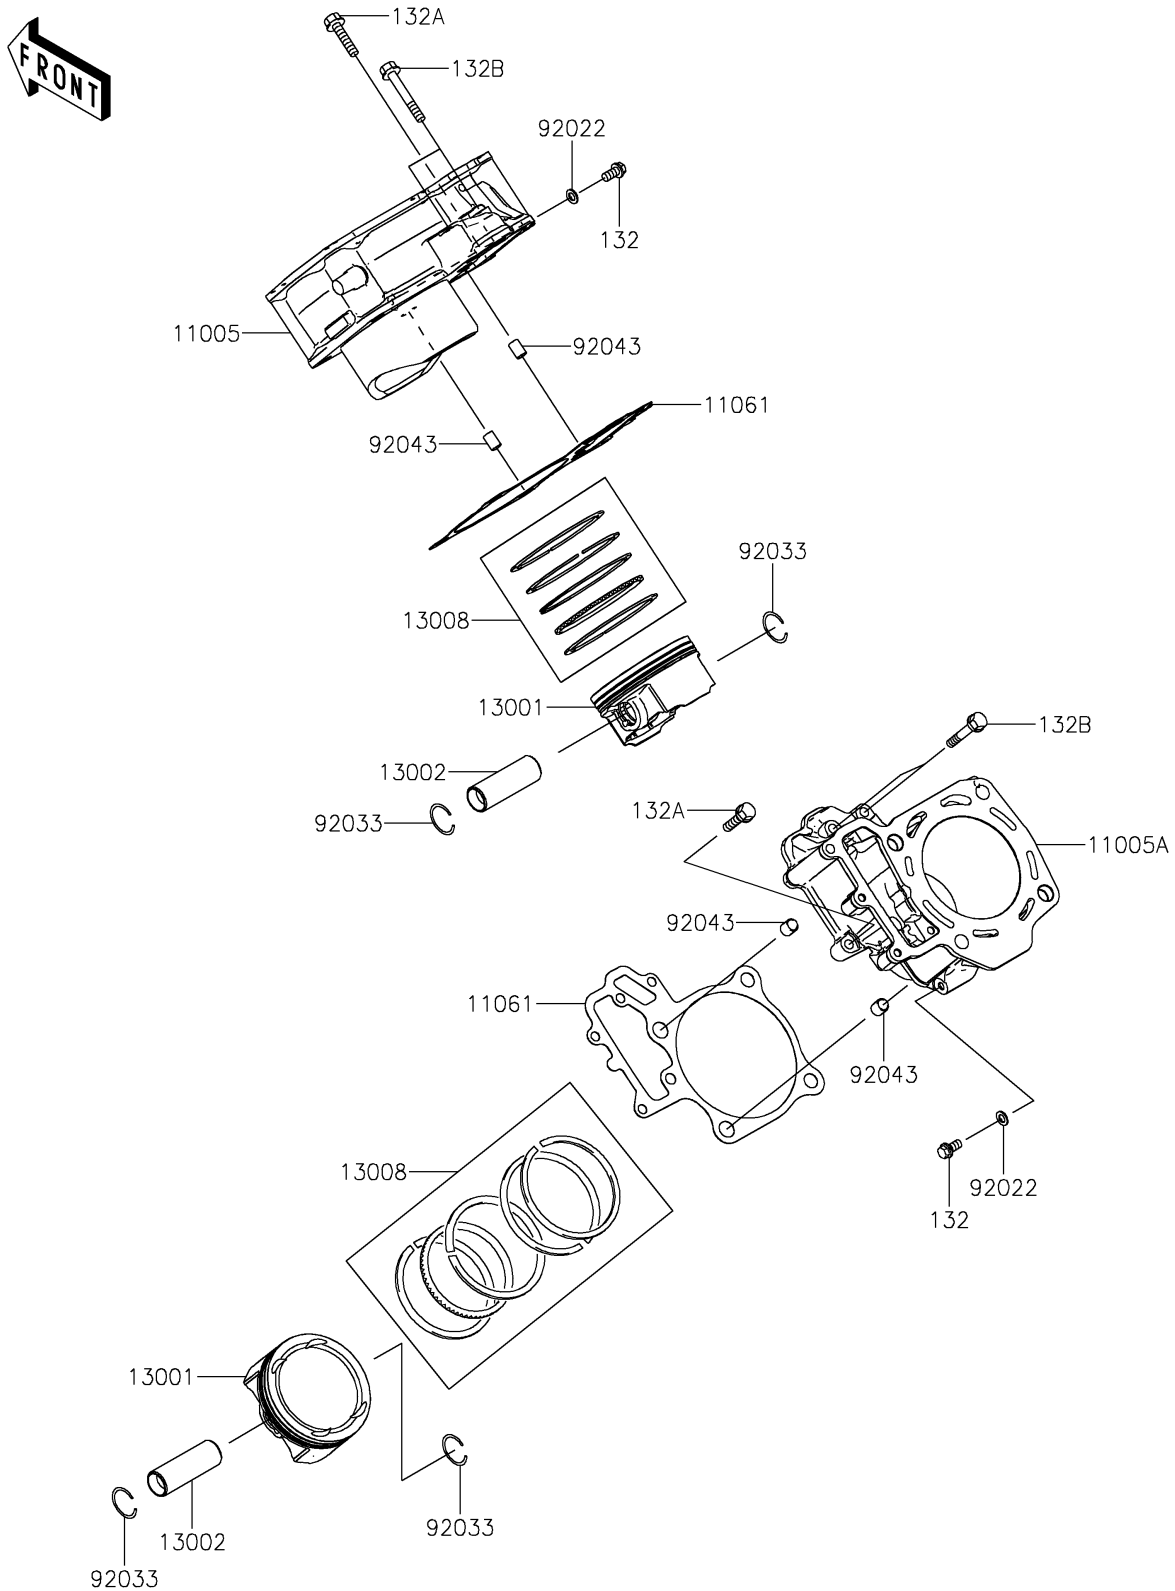

2020 TERYX® CAMO

PARTS DIAGRAM

Cylinder/Piston(s)

E1120

2020 TERYX[®] CAMO

PARTS LIST

Cylinder/Piston(s)

ITEM NAME

PART NUMBER

QUANTITY
