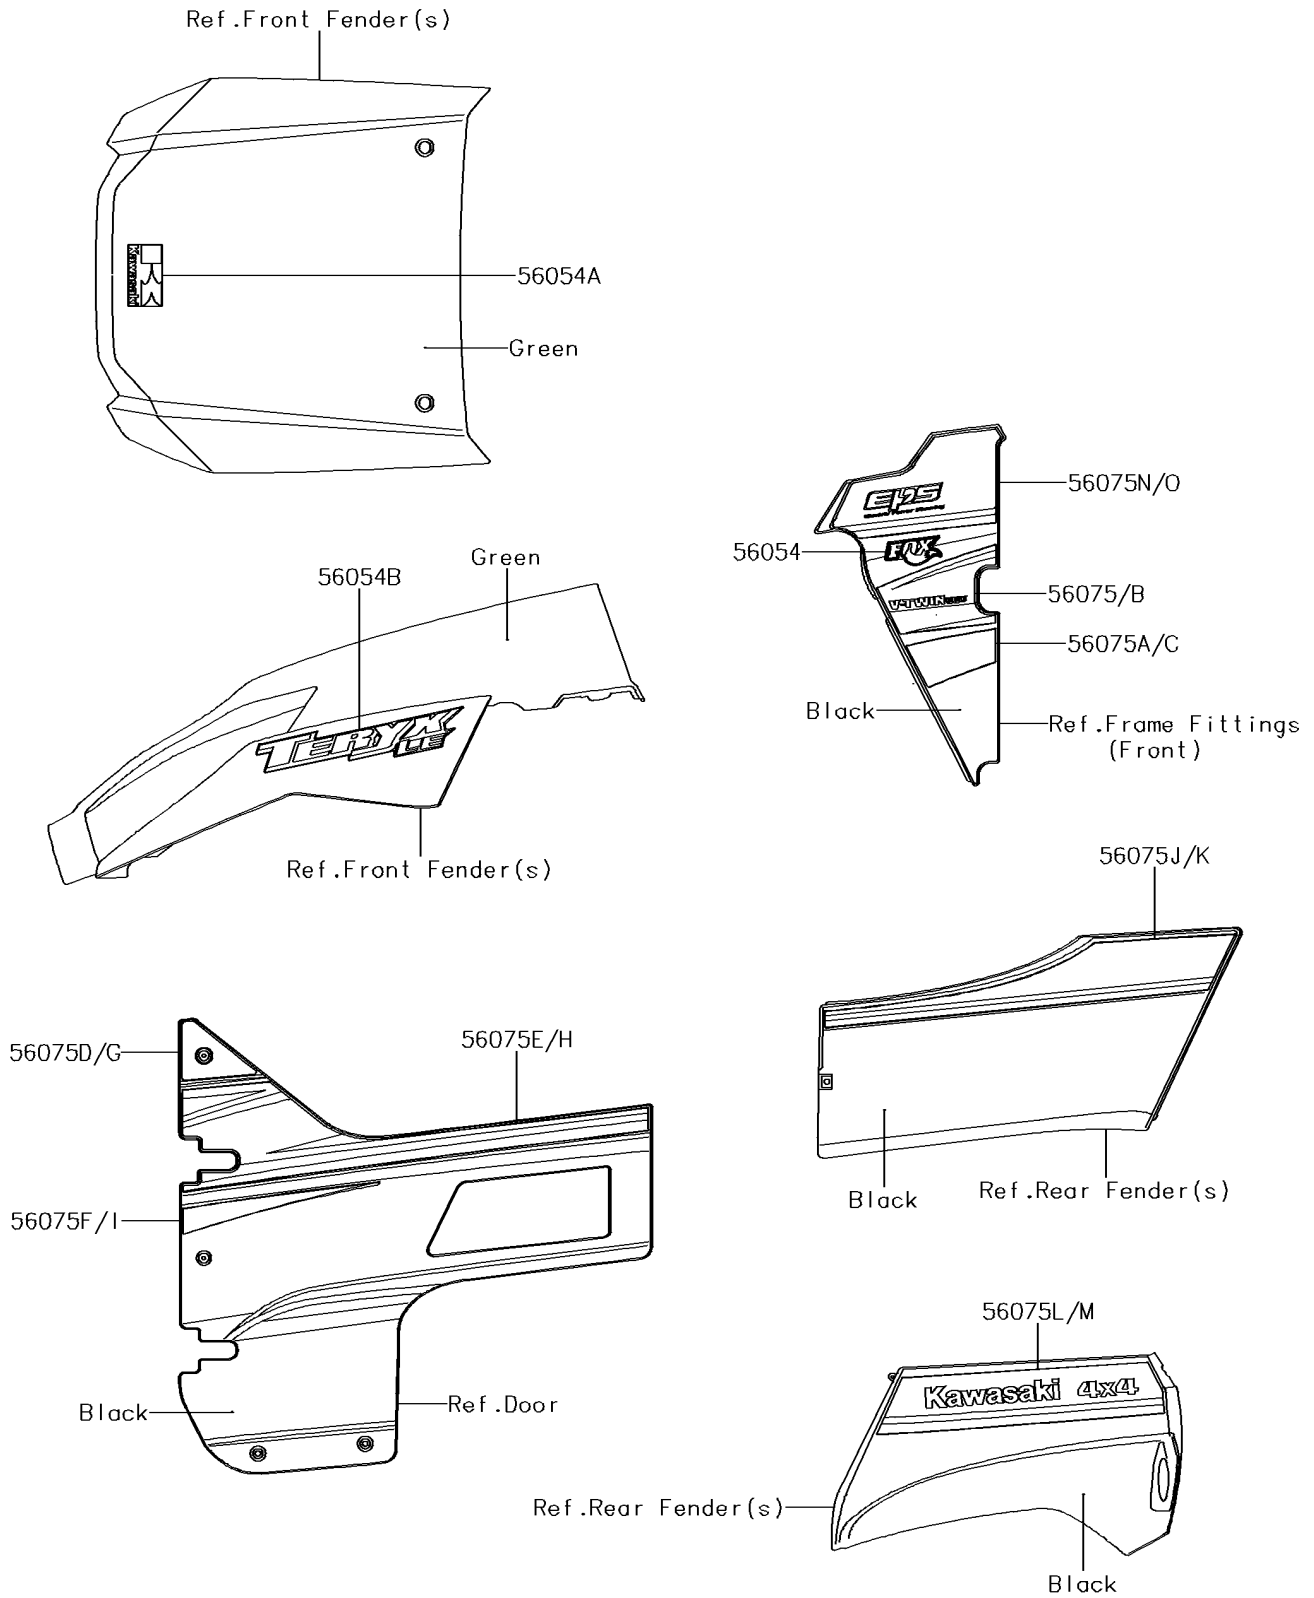

2017 TERYX® LE

PARTS DIAGRAM

Decals(Green)(GGF)

F2861

2017 TERYX[®] LE

PARTS LIST

Decals(Green)(GGF)

Kawasaki

Let the Good Times Roll[®]

ITEM NAME

PART NUMBER

QUANTITY
