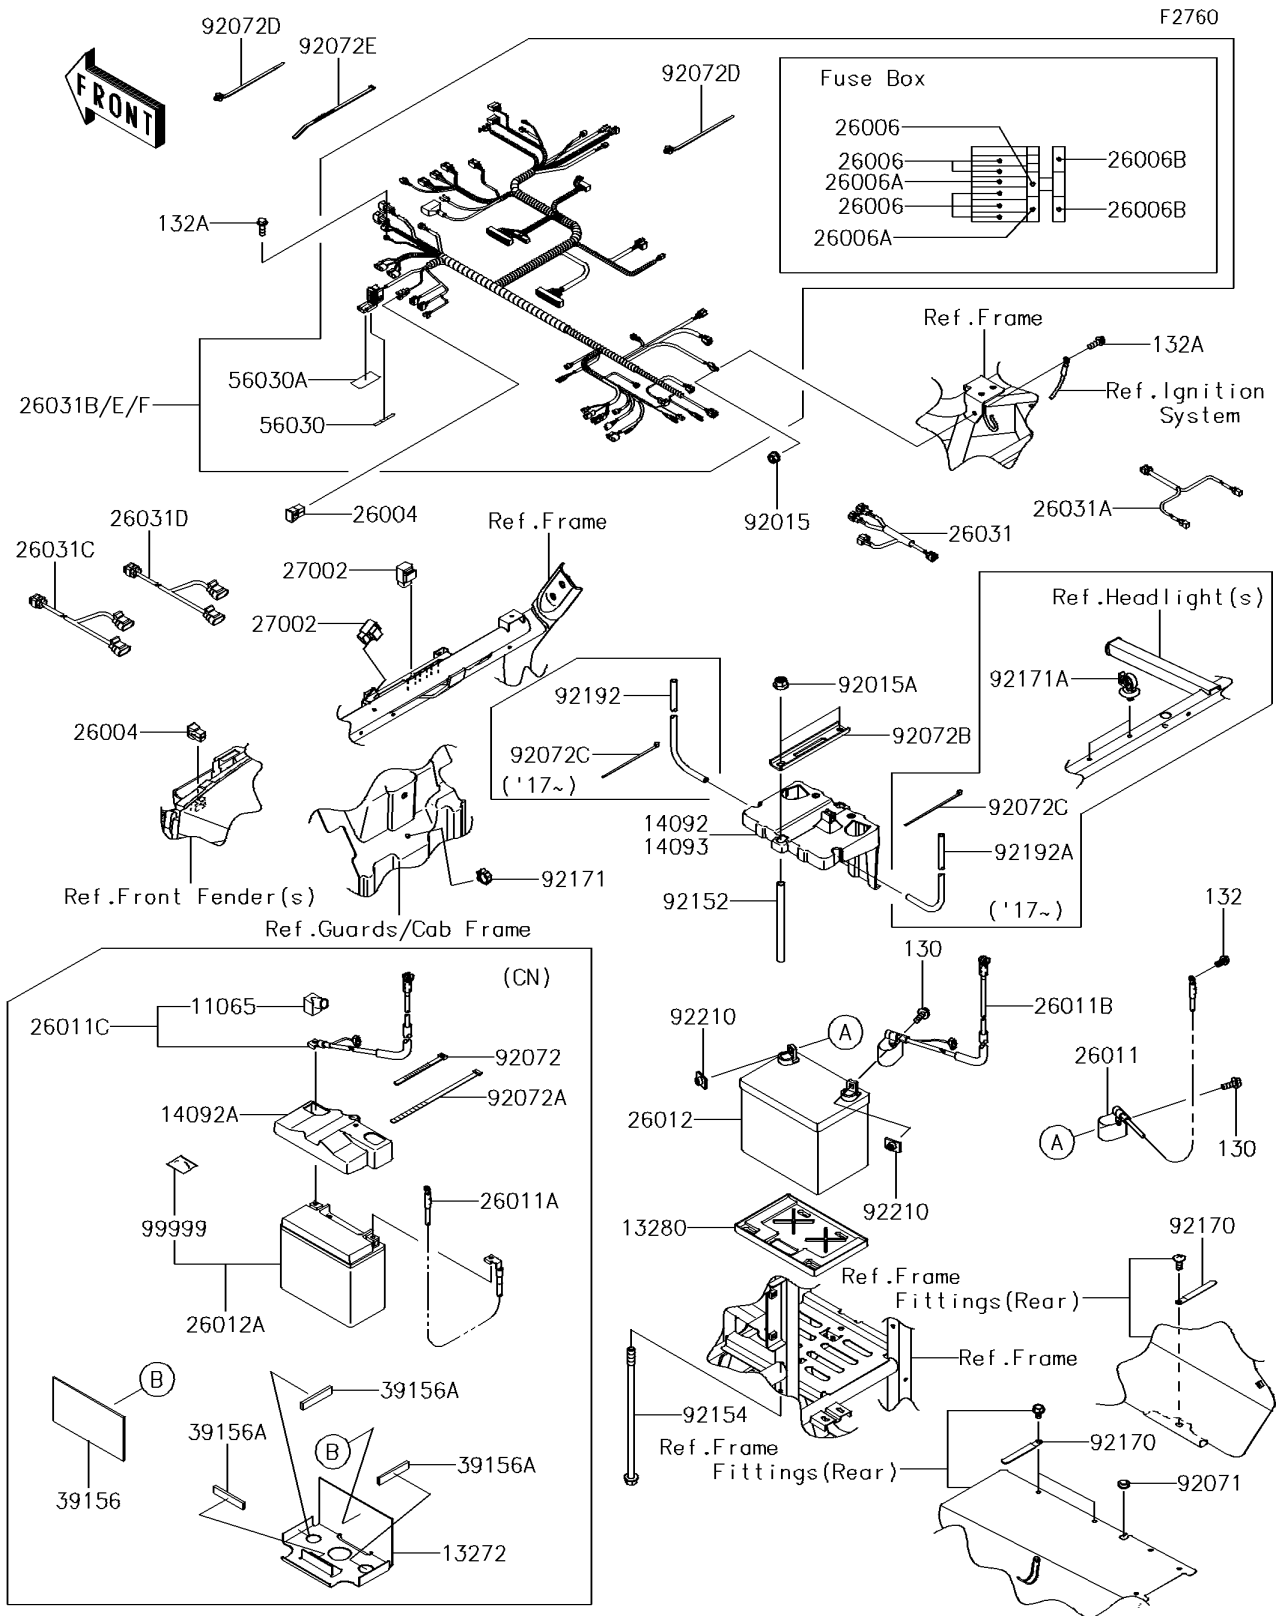

2017 TERYX® LE

PARTS DIAGRAM

Chassis Electrical Equipment

2017 TERYX[®] LE

PARTS LIST

Chassis Electrical Equipment

ITEM NAME	PART NUMBER	QUANTITY
-----------	-------------	----------
