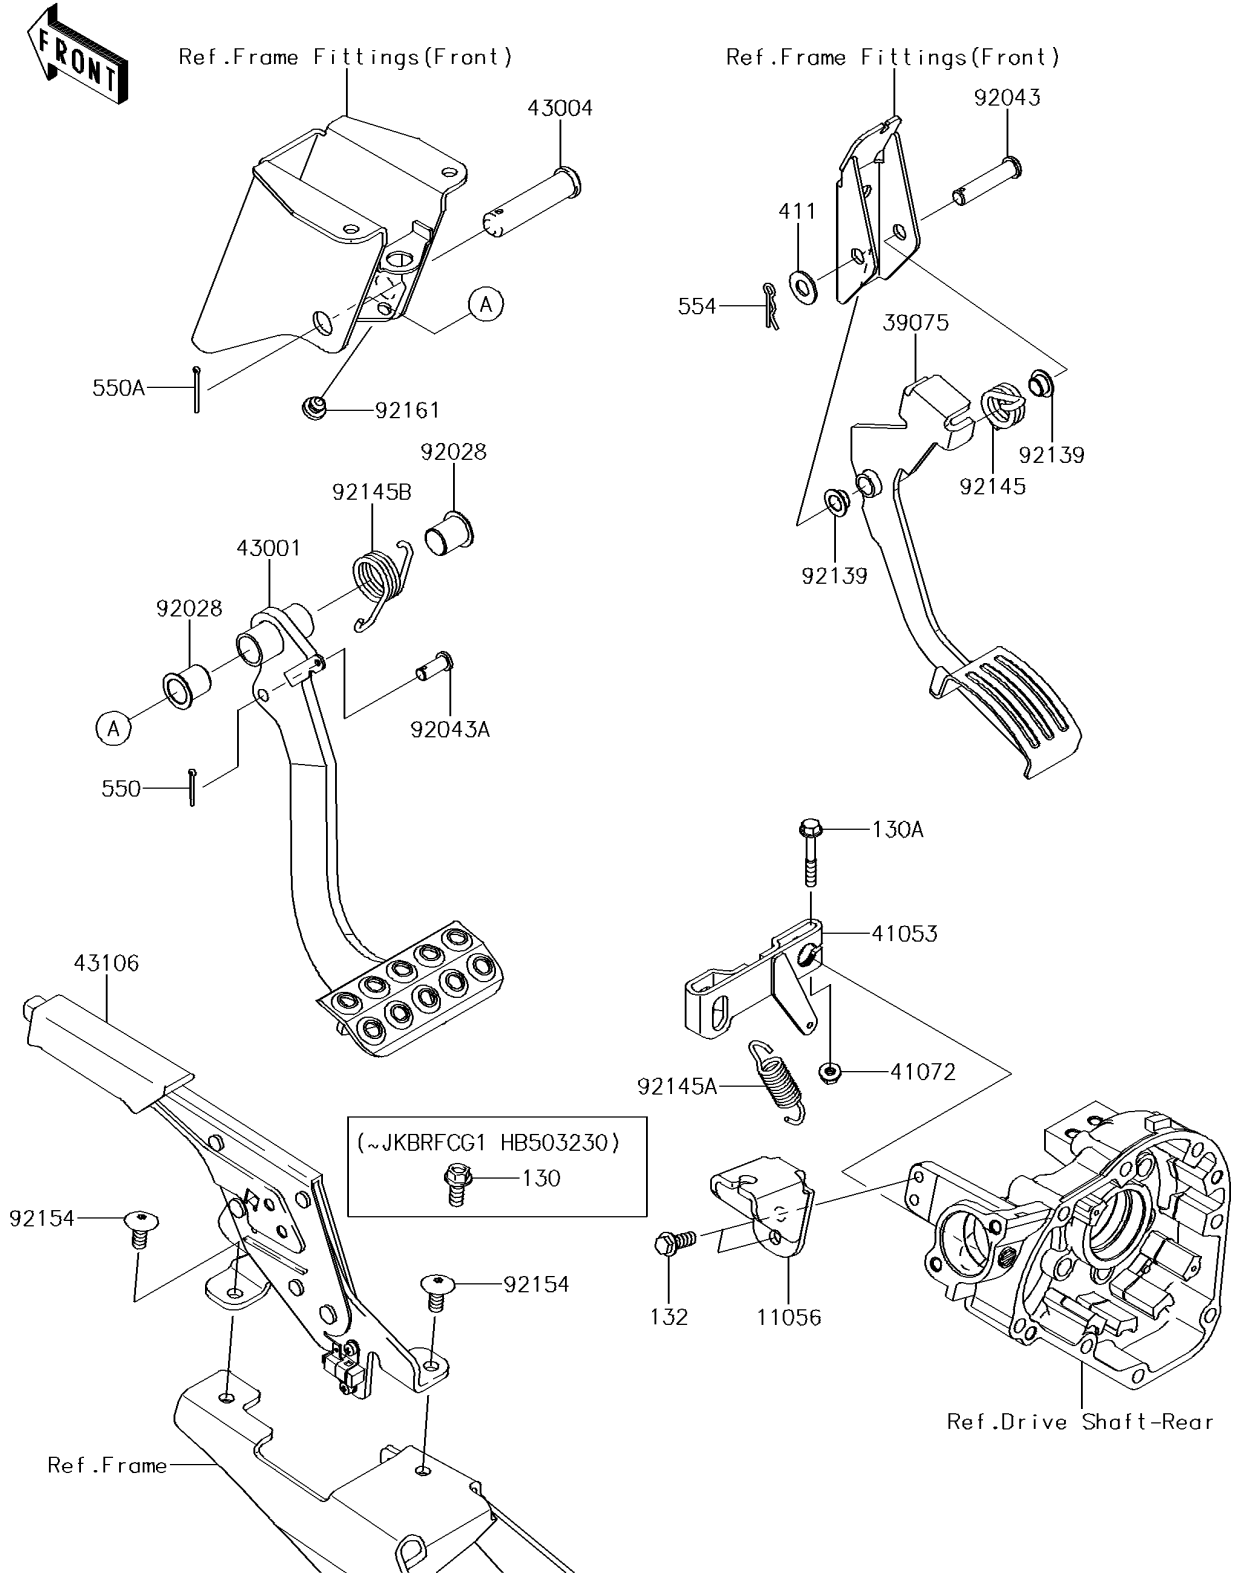

## PARTS DIAGRAM

### Brake Pedal/Throttle Lever

F2260

## PARTS LIST

### Brake Pedal/Throttle Lever

**Kawasaki**

Let the Good Times Roll<sup>®</sup>

**ITEM NAME**

**PART NUMBER**

**QUANTITY**

---