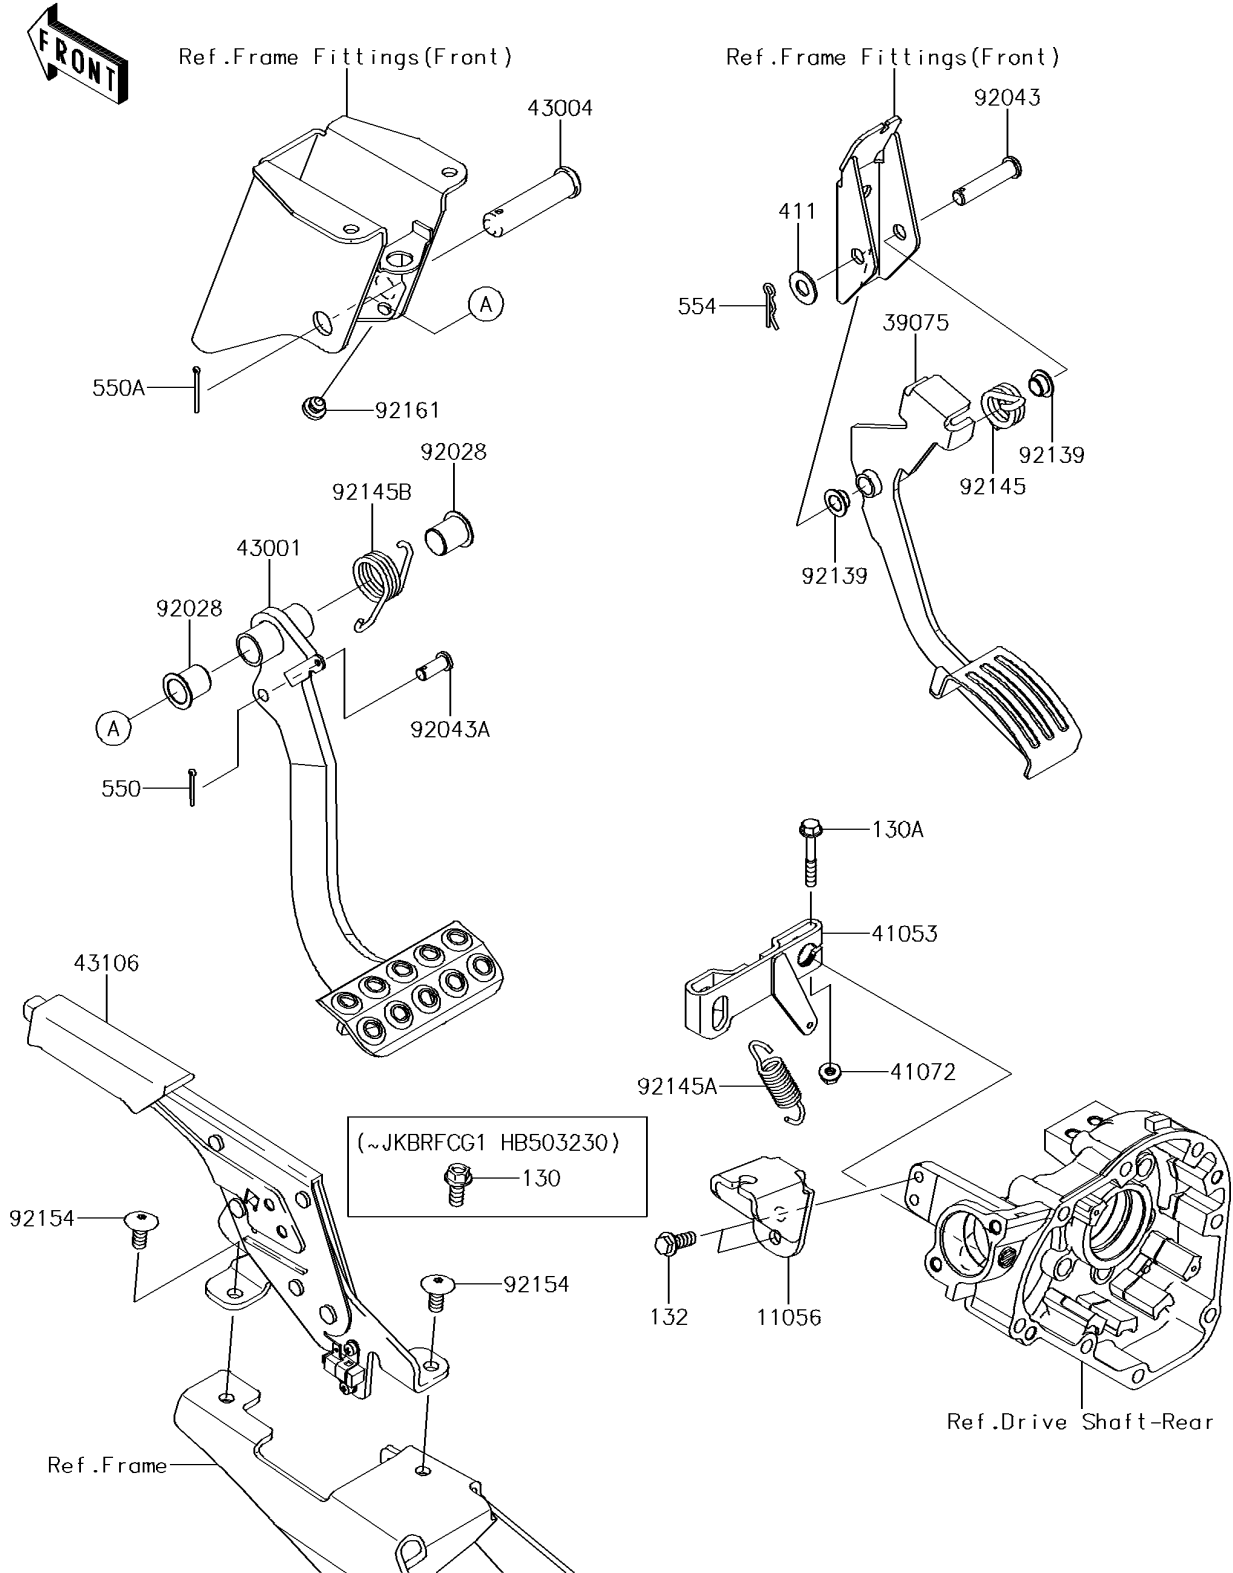

2016 TERYX® LE

PARTS DIAGRAM

Brake Pedal/Throttle Lever

F2260

2016 TERYX® LE

PARTS LIST

Brake Pedal/Throttle Lever

Kawasaki

Let the Good Times Roll®

ITEM NAME

PART NUMBER

QUANTITY
