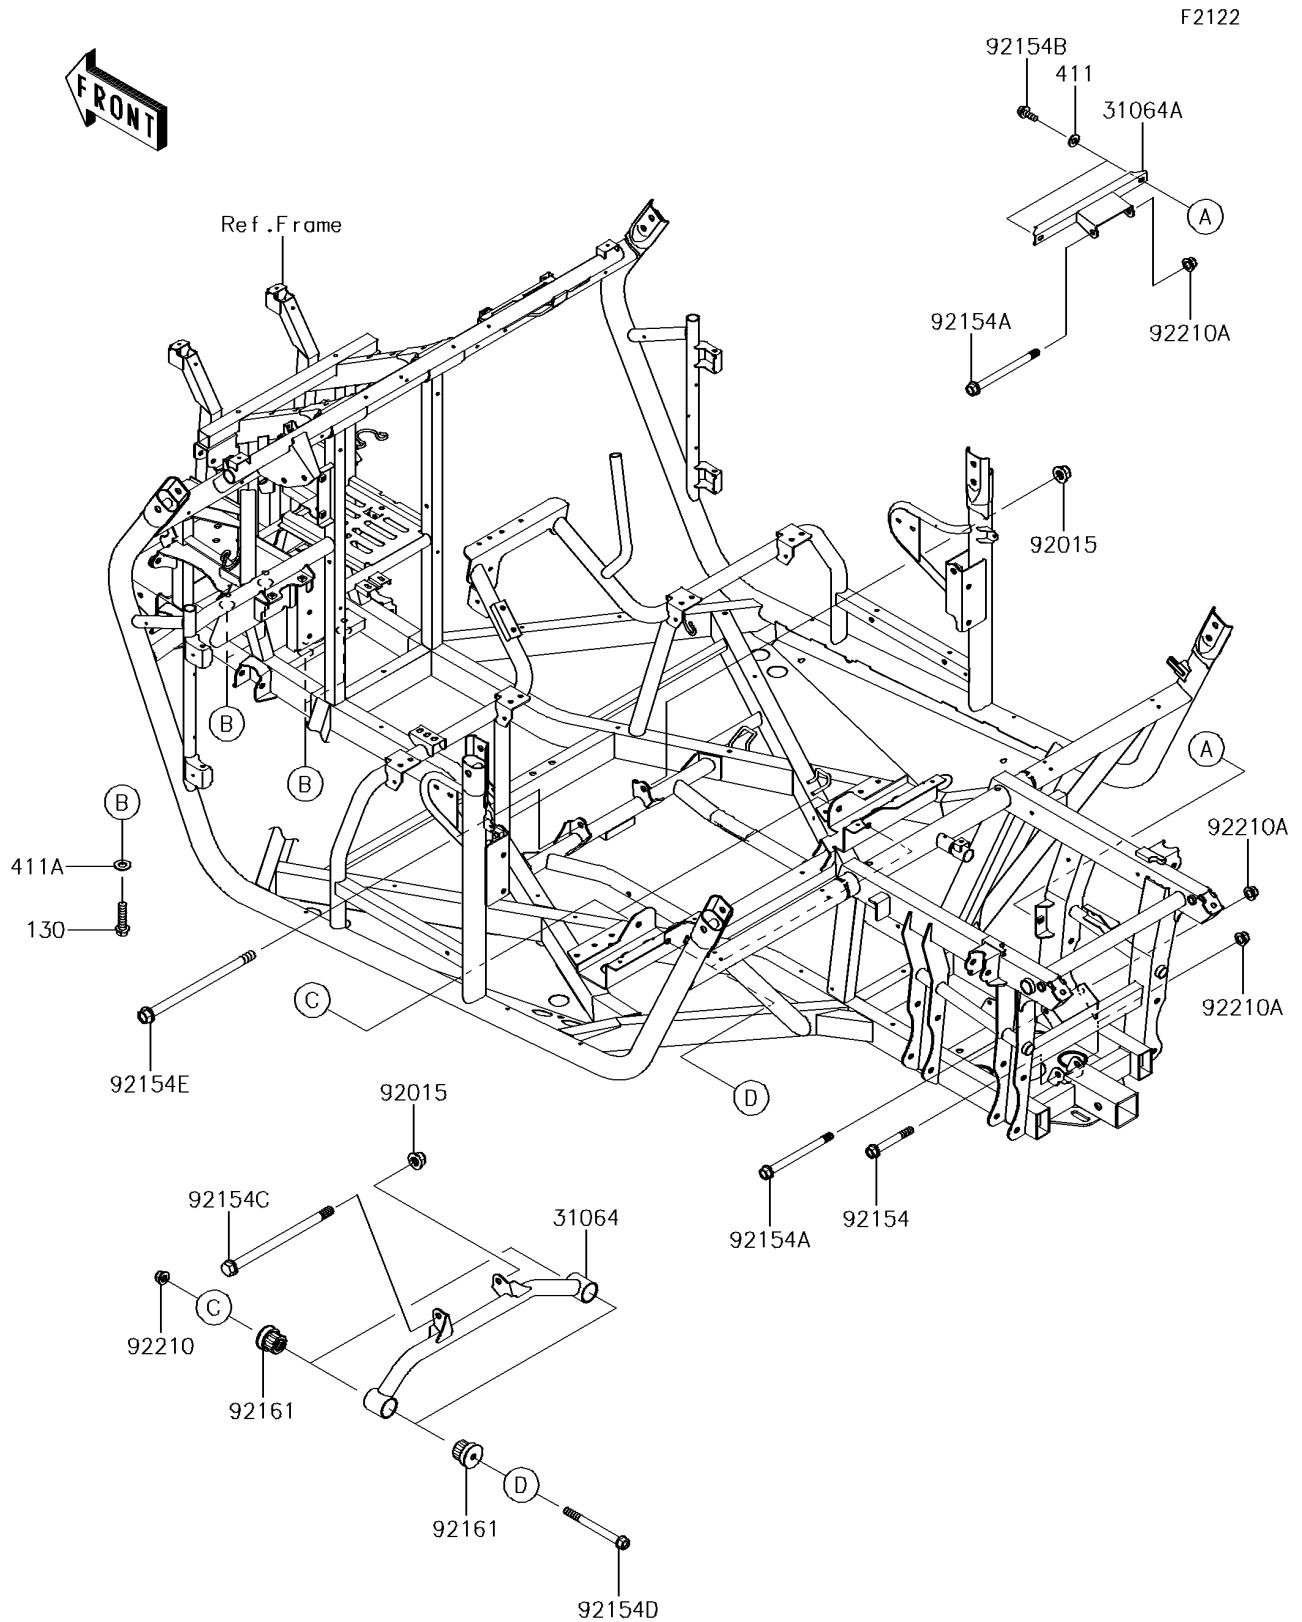

2017 TERYX® LE

PARTS DIAGRAM

Engine Mount

2017 TERYX[®] LE

PARTS LIST

Engine Mount

Kawasaki

Let the Good Times Roll[®]

ITEM NAME

PART NUMBER

QUANTITY
