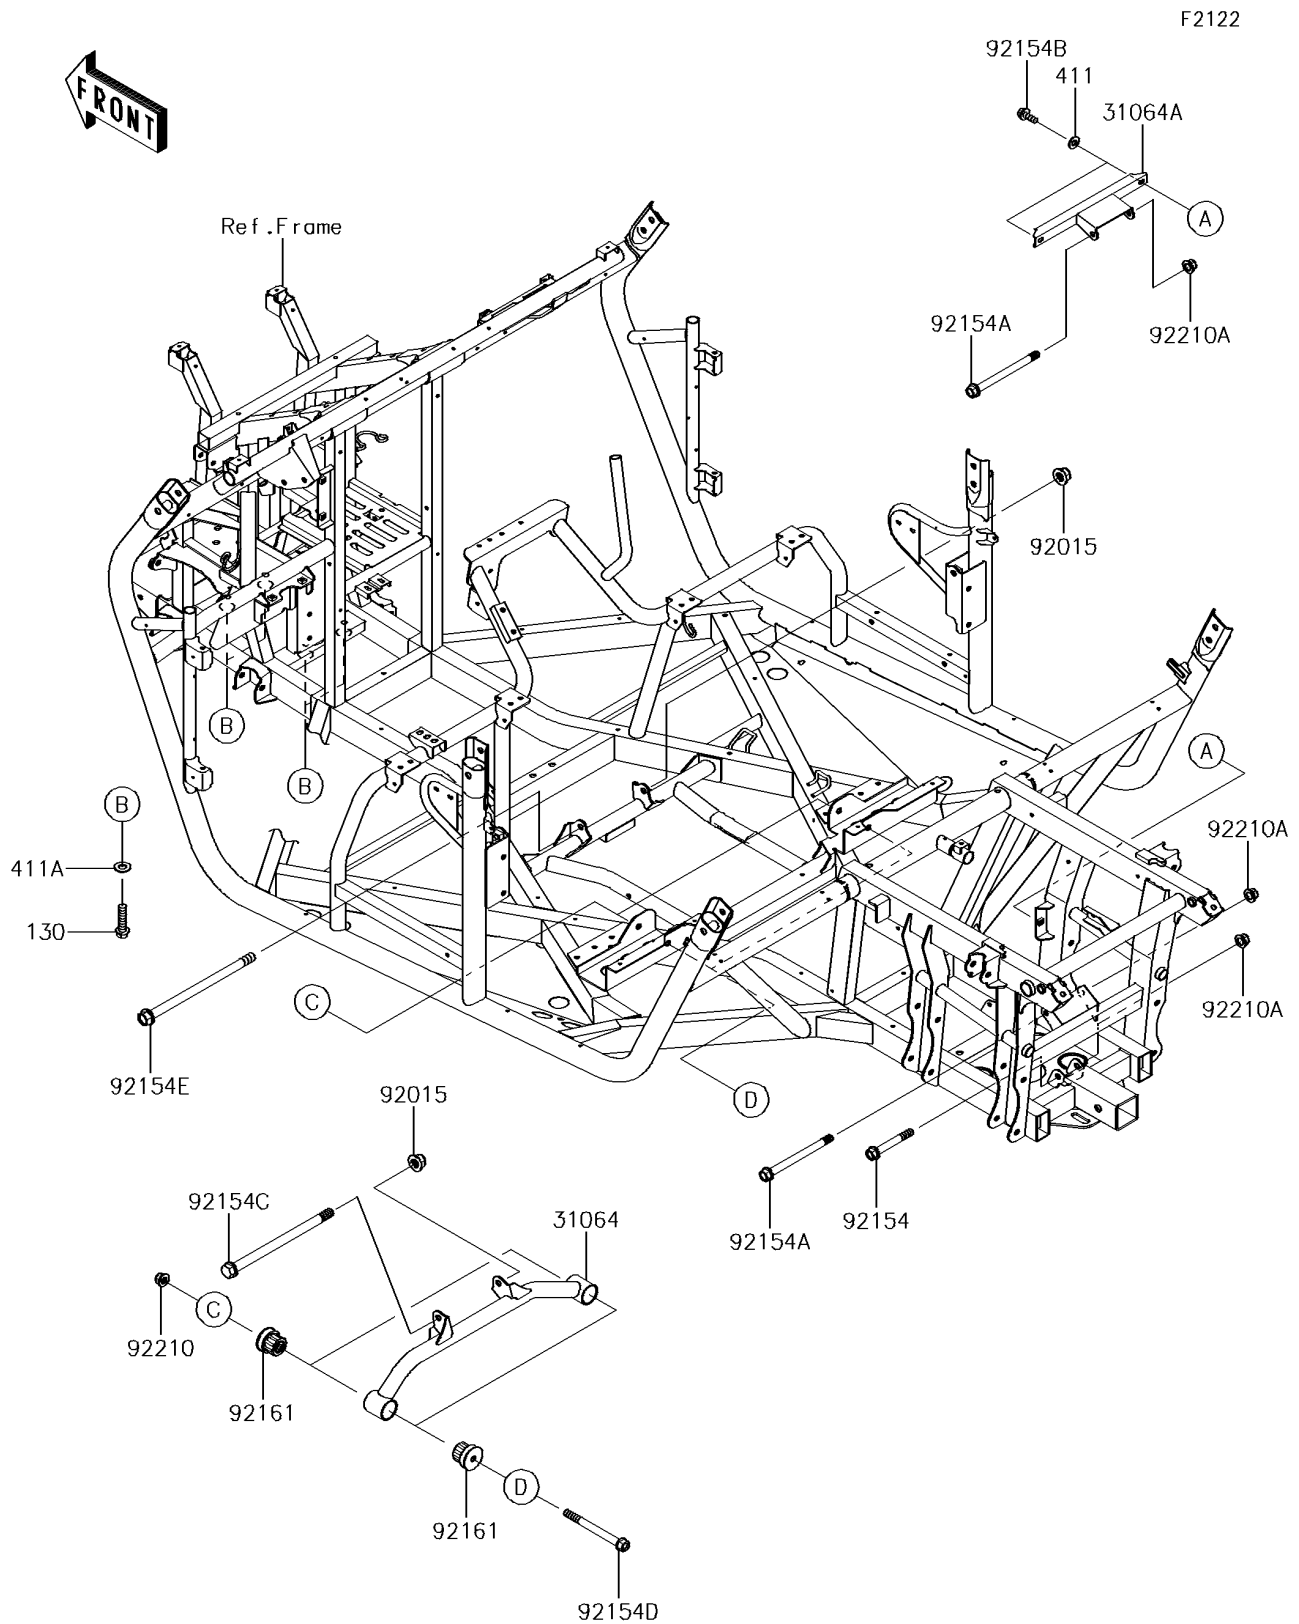

2016 TERYX® LE

PARTS DIAGRAM

Engine Mount

2016 TERYX[®] LE

PARTS LIST

Engine Mount

Kawasaki

Let the Good Times Roll[®]

ITEM NAME

PART NUMBER

QUANTITY
