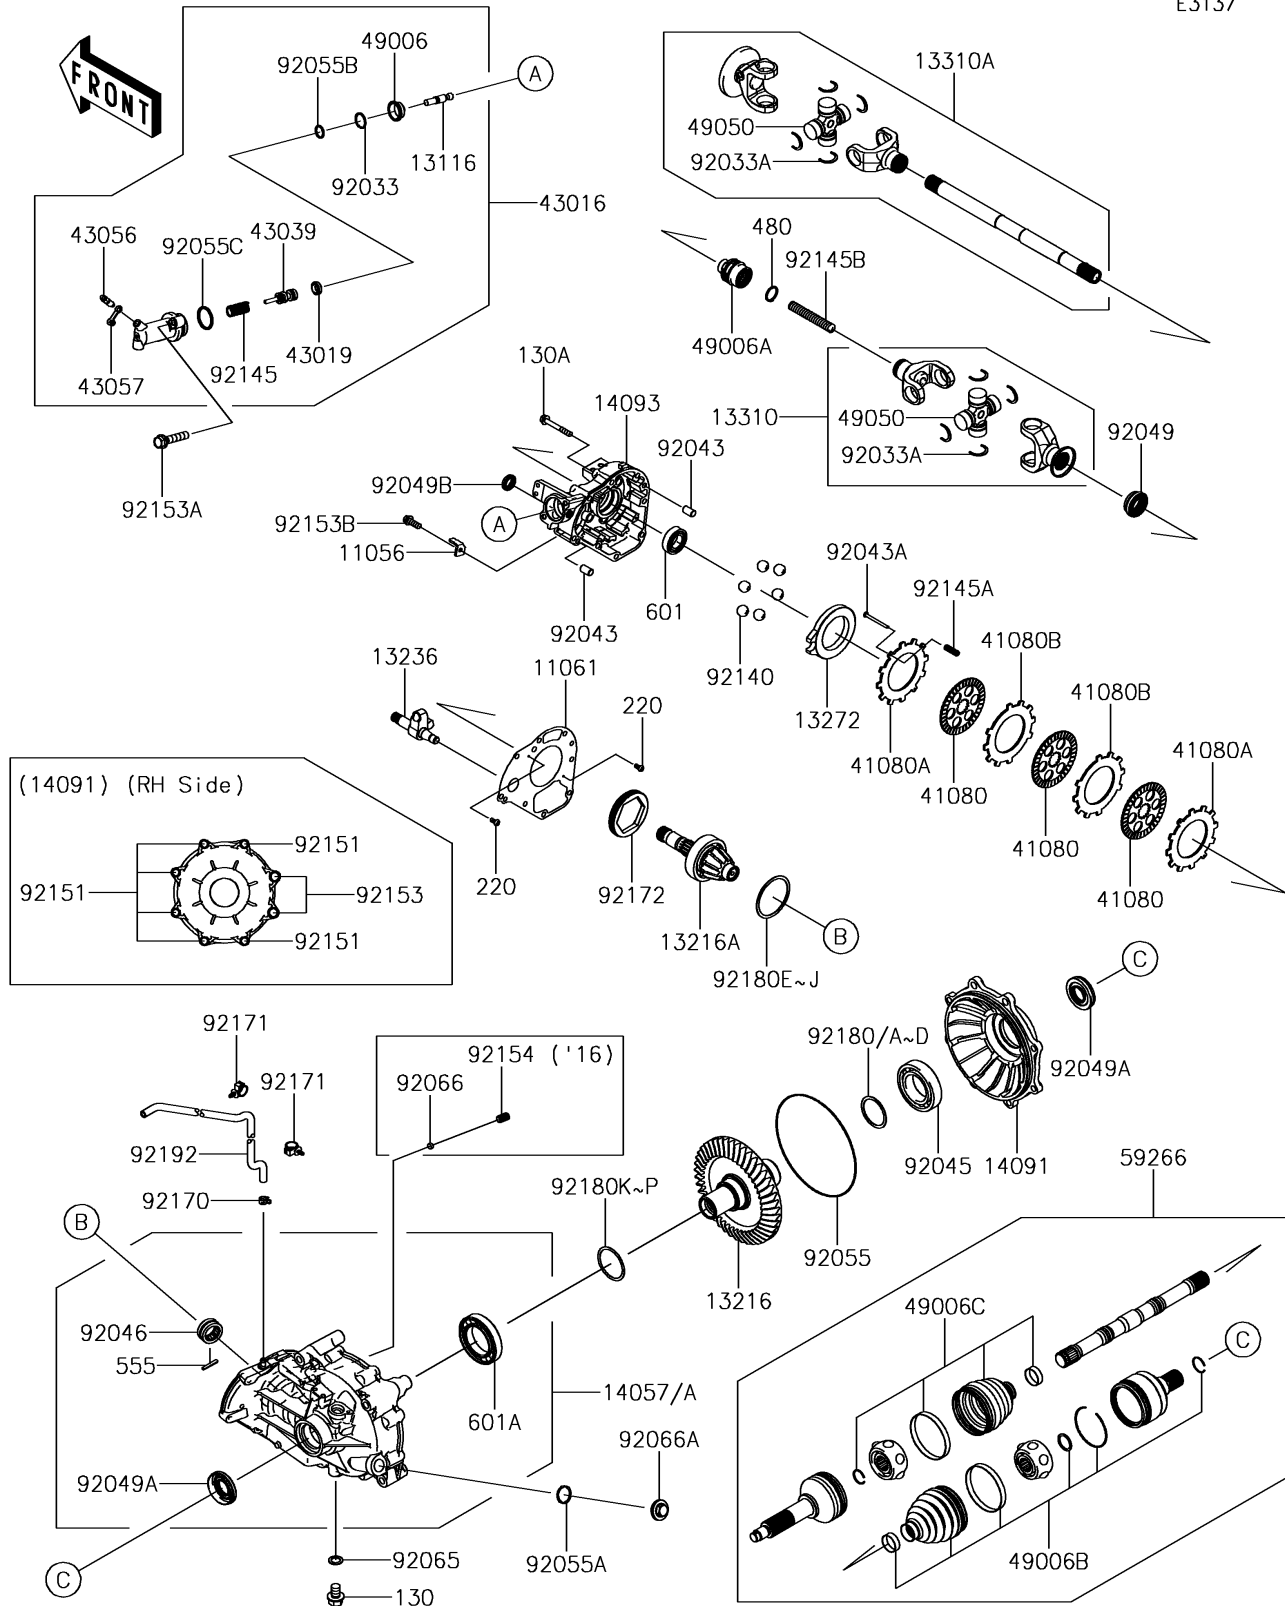

2016 TERYX® LE

PARTS DIAGRAM

Drive Shaft-Rear

E3137

2016 TERYX® LE

PARTS LIST

Drive Shaft-Rear

Kawasaki

Let the Good Times Roll®

ITEM NAME

PART NUMBER

QUANTITY
