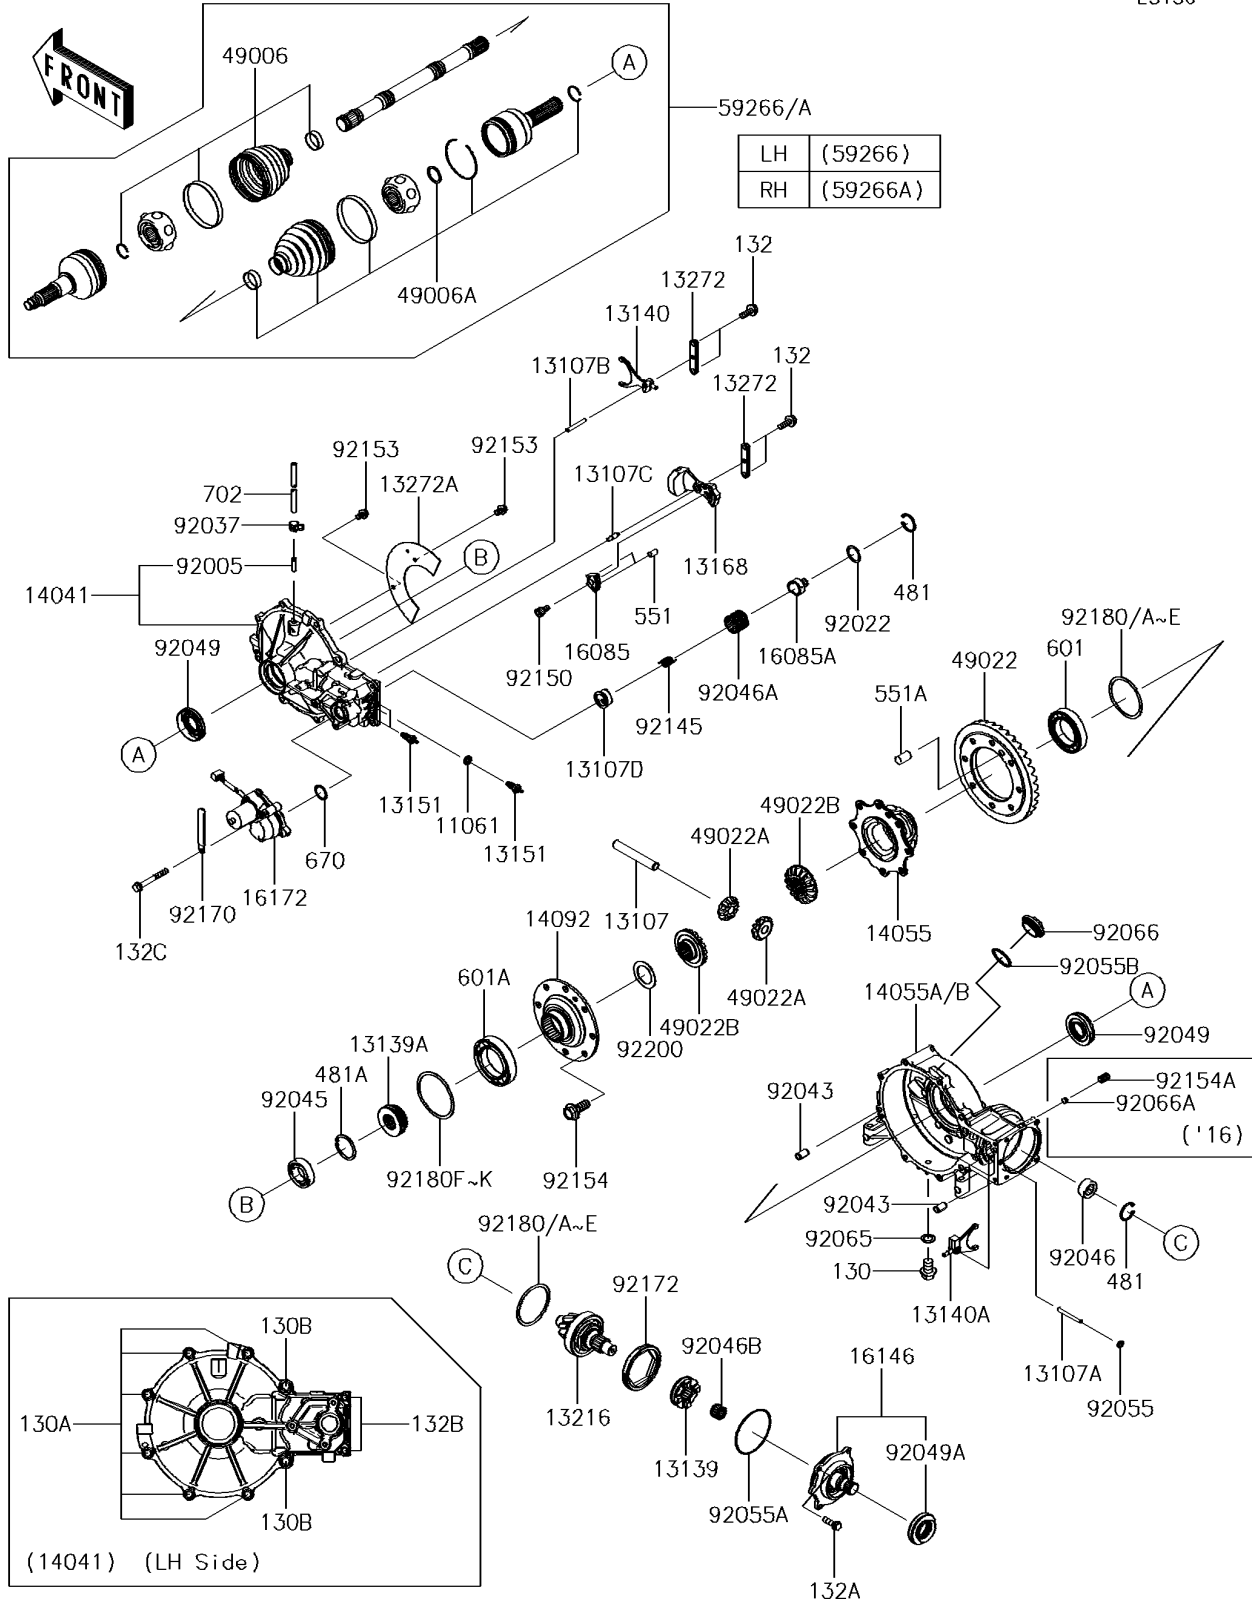

2017 TERYX® LE

PARTS DIAGRAM

Drive Shaft-Front

E3136

2017 TERYX[®] LE

PARTS LIST

Drive Shaft-Front

Kawasaki

Let the Good Times Roll[®]

ITEM NAME

PART NUMBER

QUANTITY
