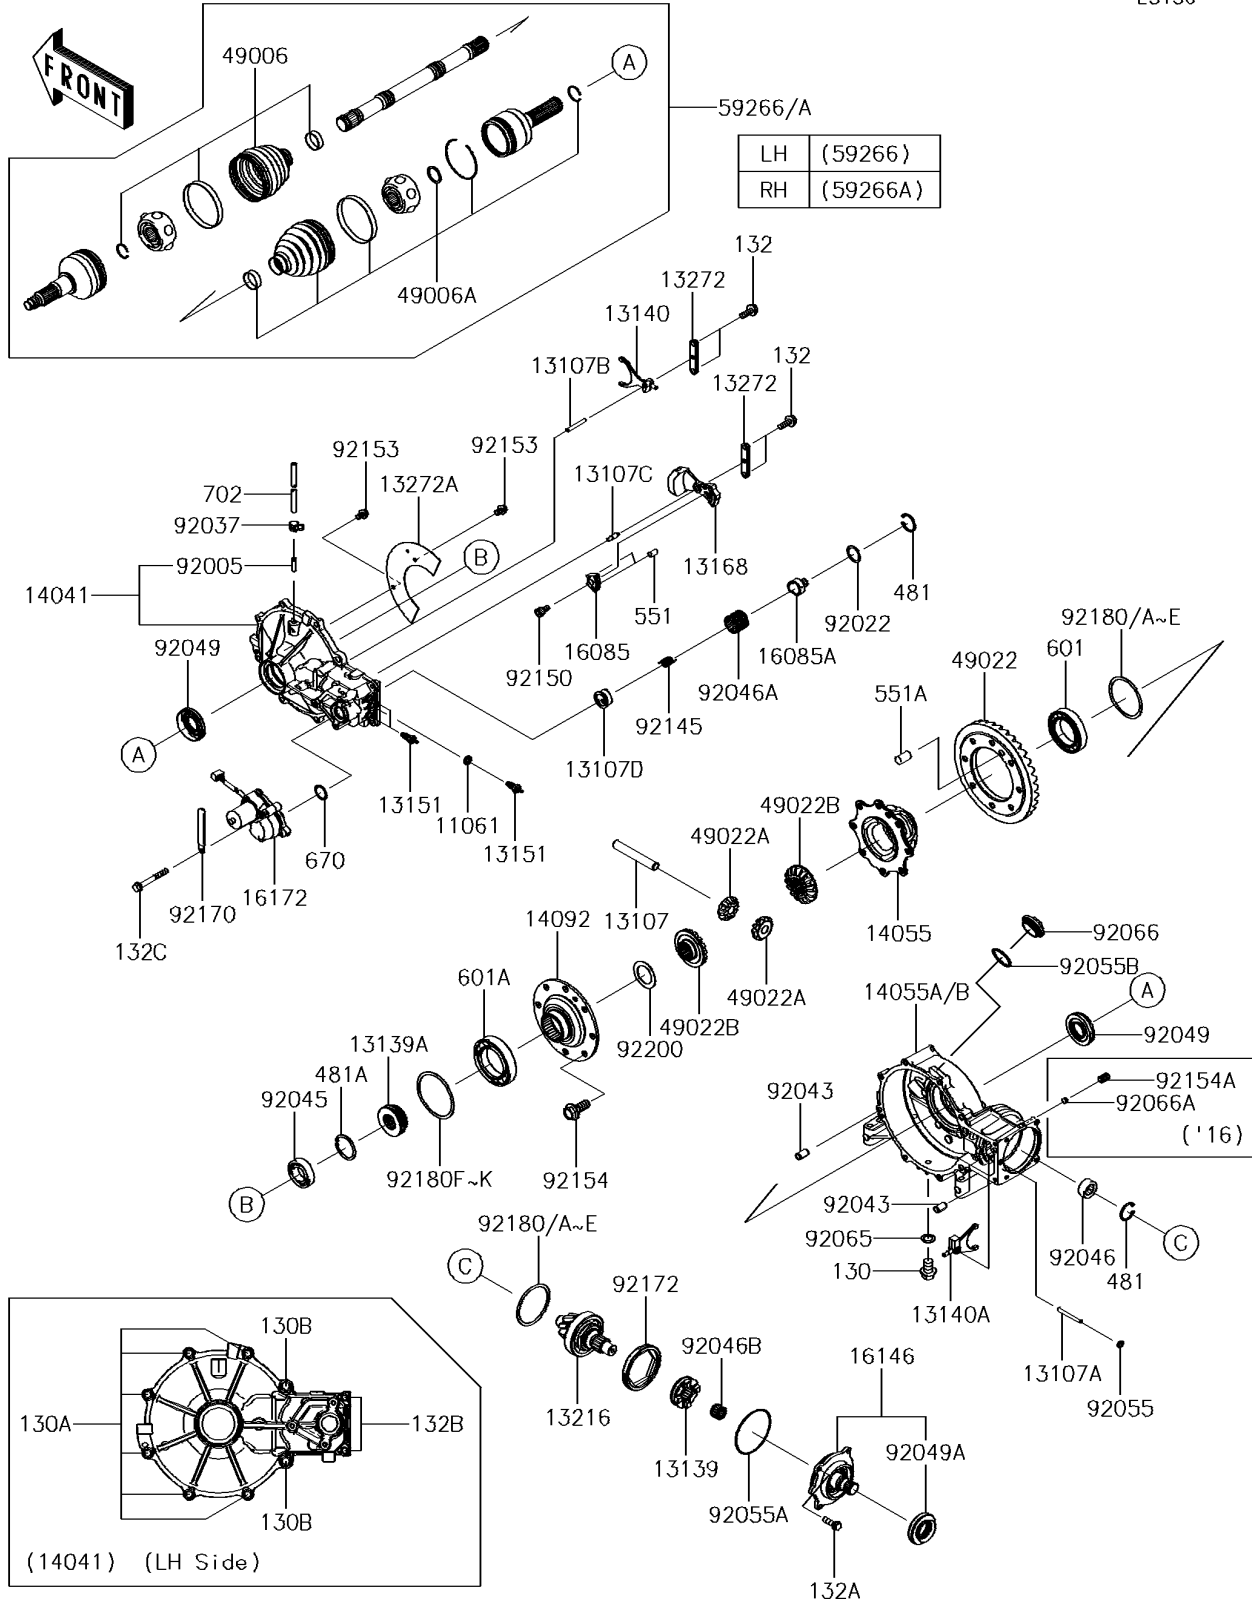

2016 TERYX® LE

PARTS DIAGRAM

Drive Shaft-Front

E3136

2016 TERYX[®] LE

PARTS LIST

Drive Shaft-Front

Kawasaki

Let the Good Times Roll[®]

ITEM NAME

PART NUMBER

QUANTITY
