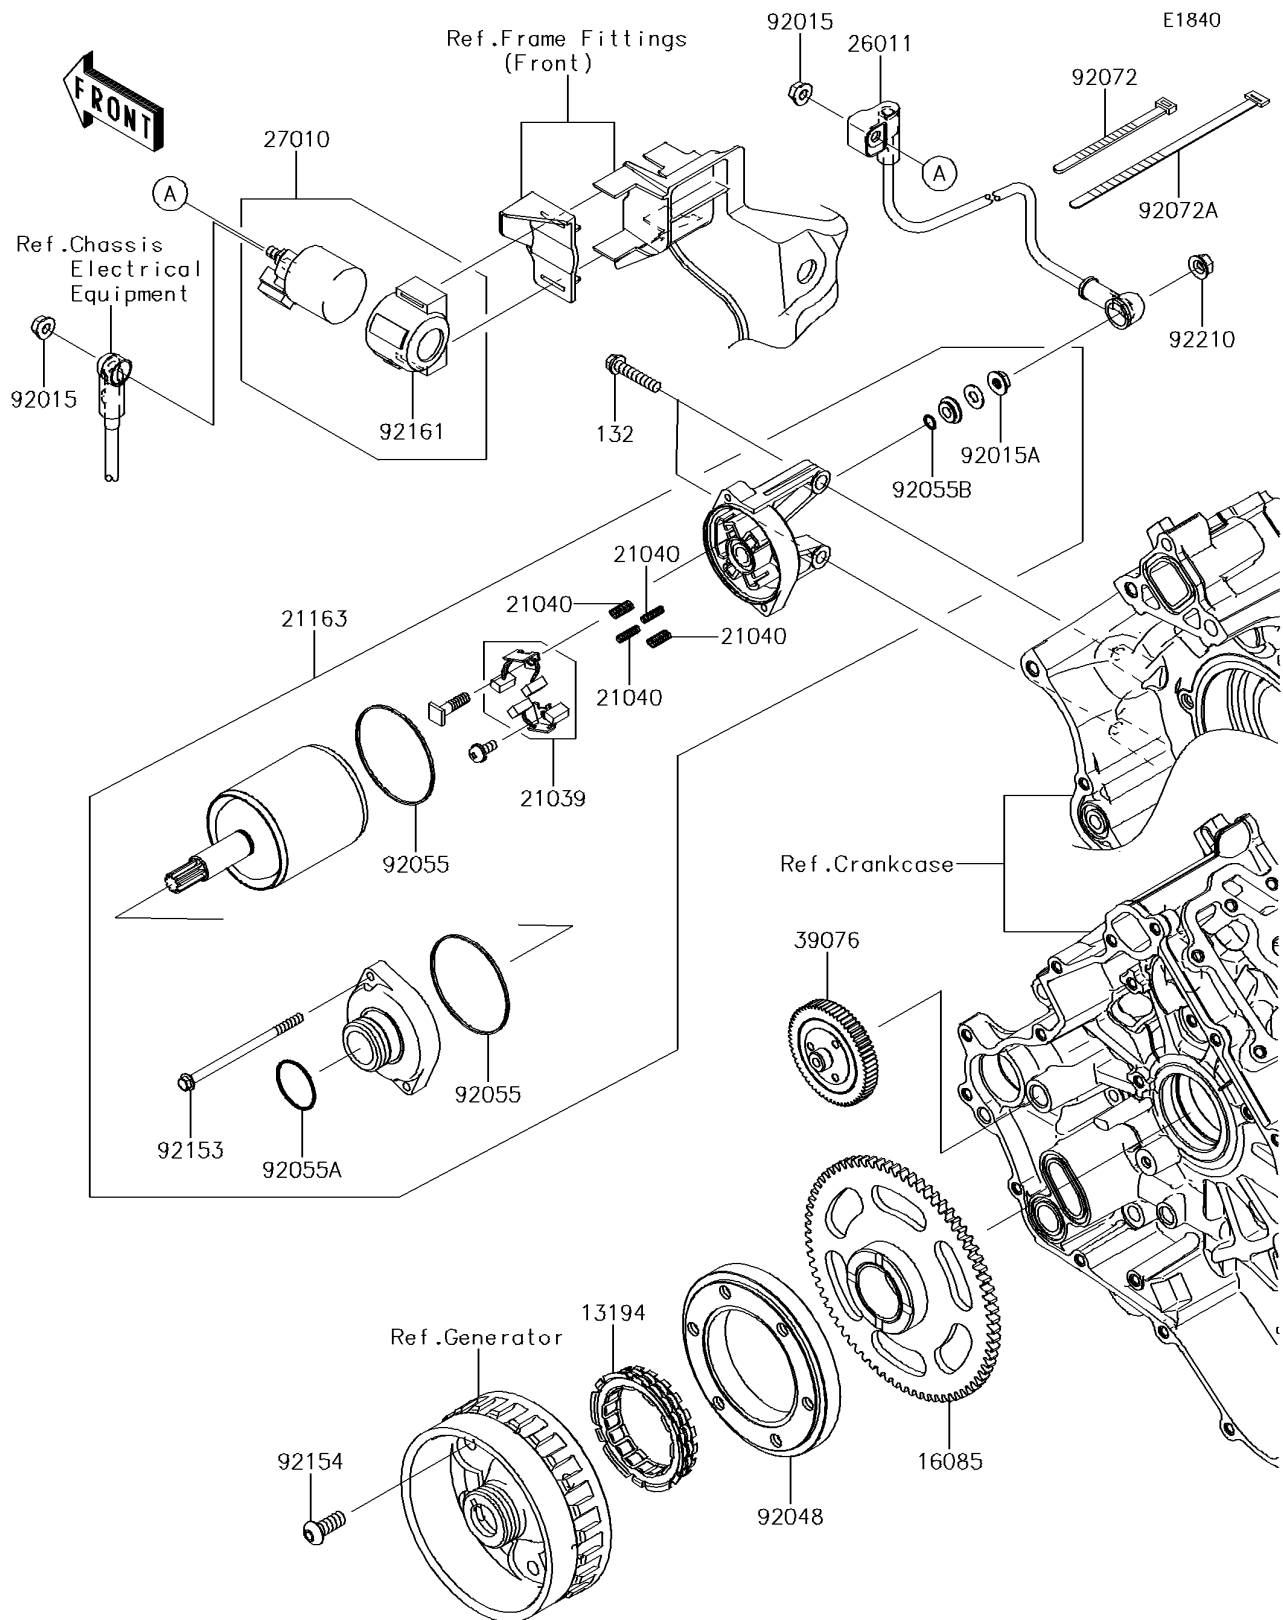

2017 TERYX® LE

PARTS DIAGRAM

Starter Motor

2017 TERYX[®] LE

PARTS LIST

Starter Motor

ITEM NAME

PART NUMBER

QUANTITY
