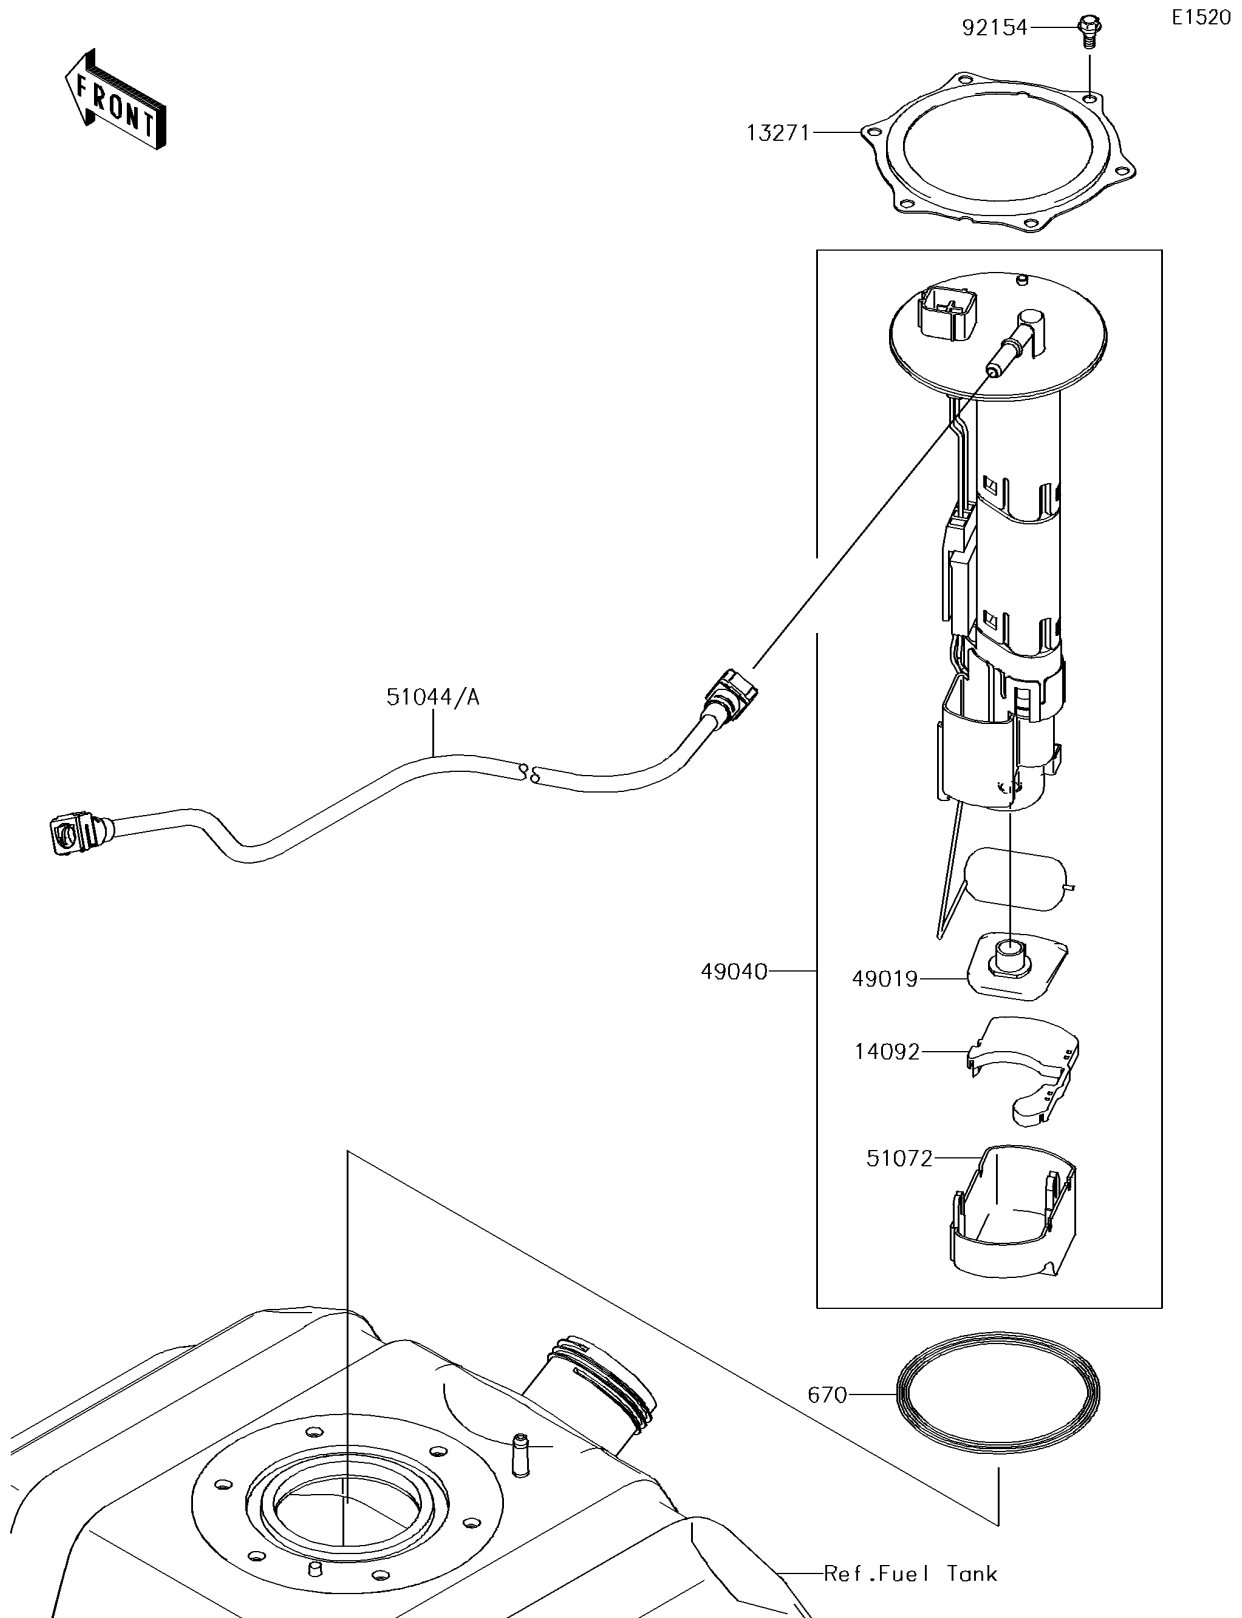

2016 TERYX[®] LE

PARTS DIAGRAM

Fuel Pump

2016 TERYX® LE

PARTS LIST

Fuel Pump

Kawasaki

Let the Good Times Roll®

ITEM NAME

PART NUMBER

QUANTITY
