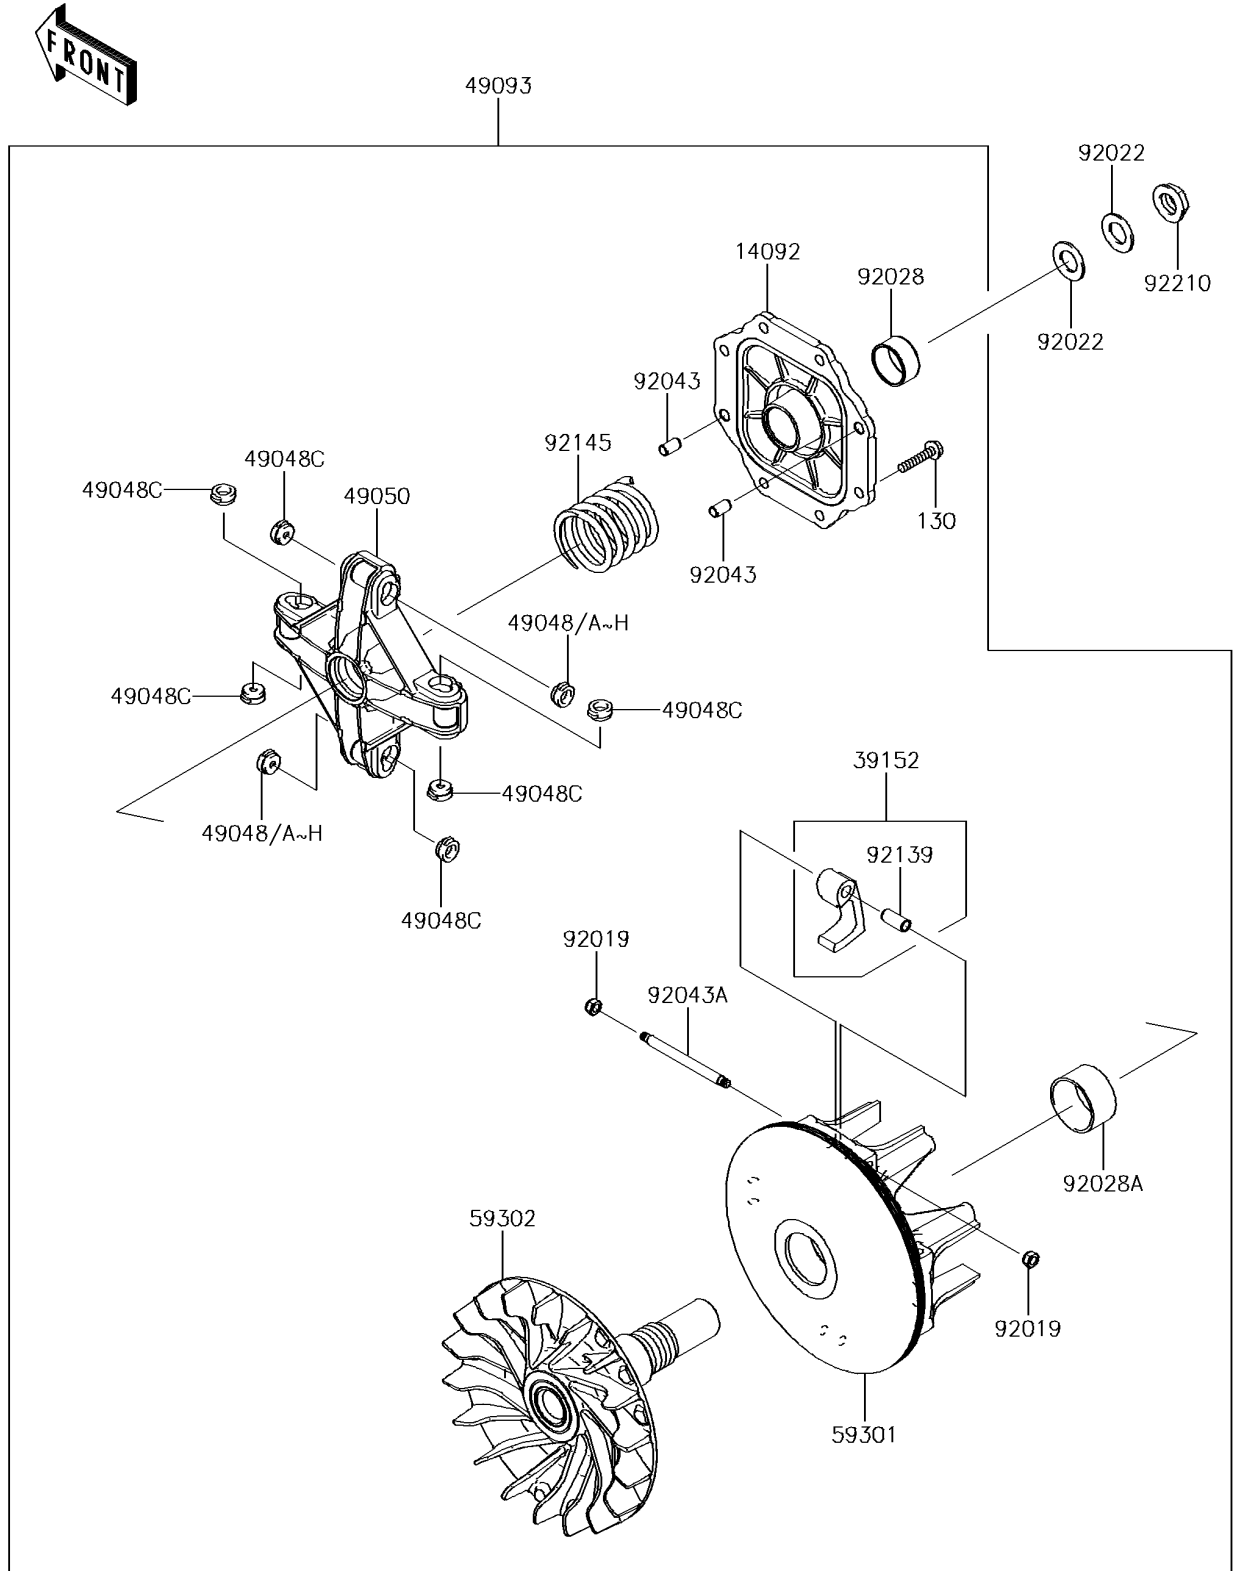

2017 TERYX® LE

PARTS DIAGRAM

Drive Converter

E1391

2017 TERYX[®] LE

PARTS LIST

Drive Converter

ITEM NAME

PART NUMBER

QUANTITY
