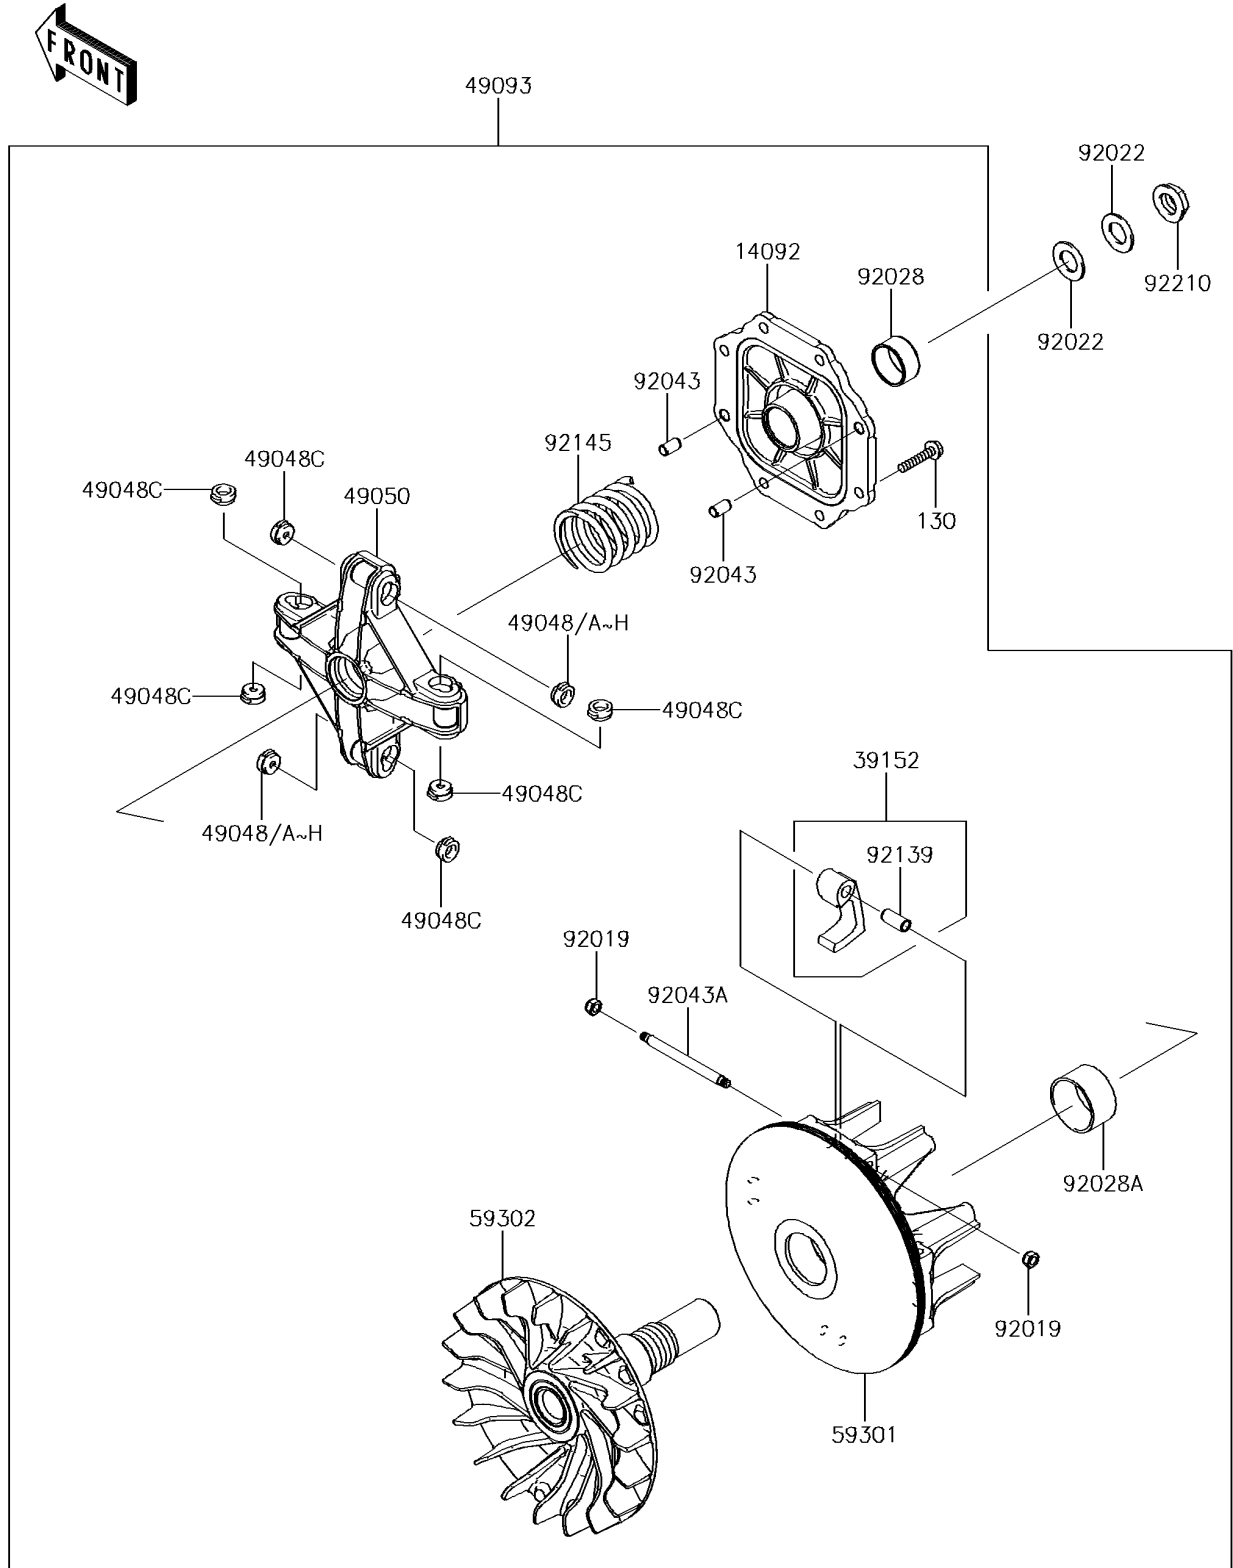

2016 TERYX® LE

PARTS DIAGRAM

Drive Converter

E1391

2016 TERYX[®] LE

PARTS LIST

Drive Converter

Kawasaki

Let the Good Times Roll[®]

ITEM NAME

PART NUMBER

QUANTITY
